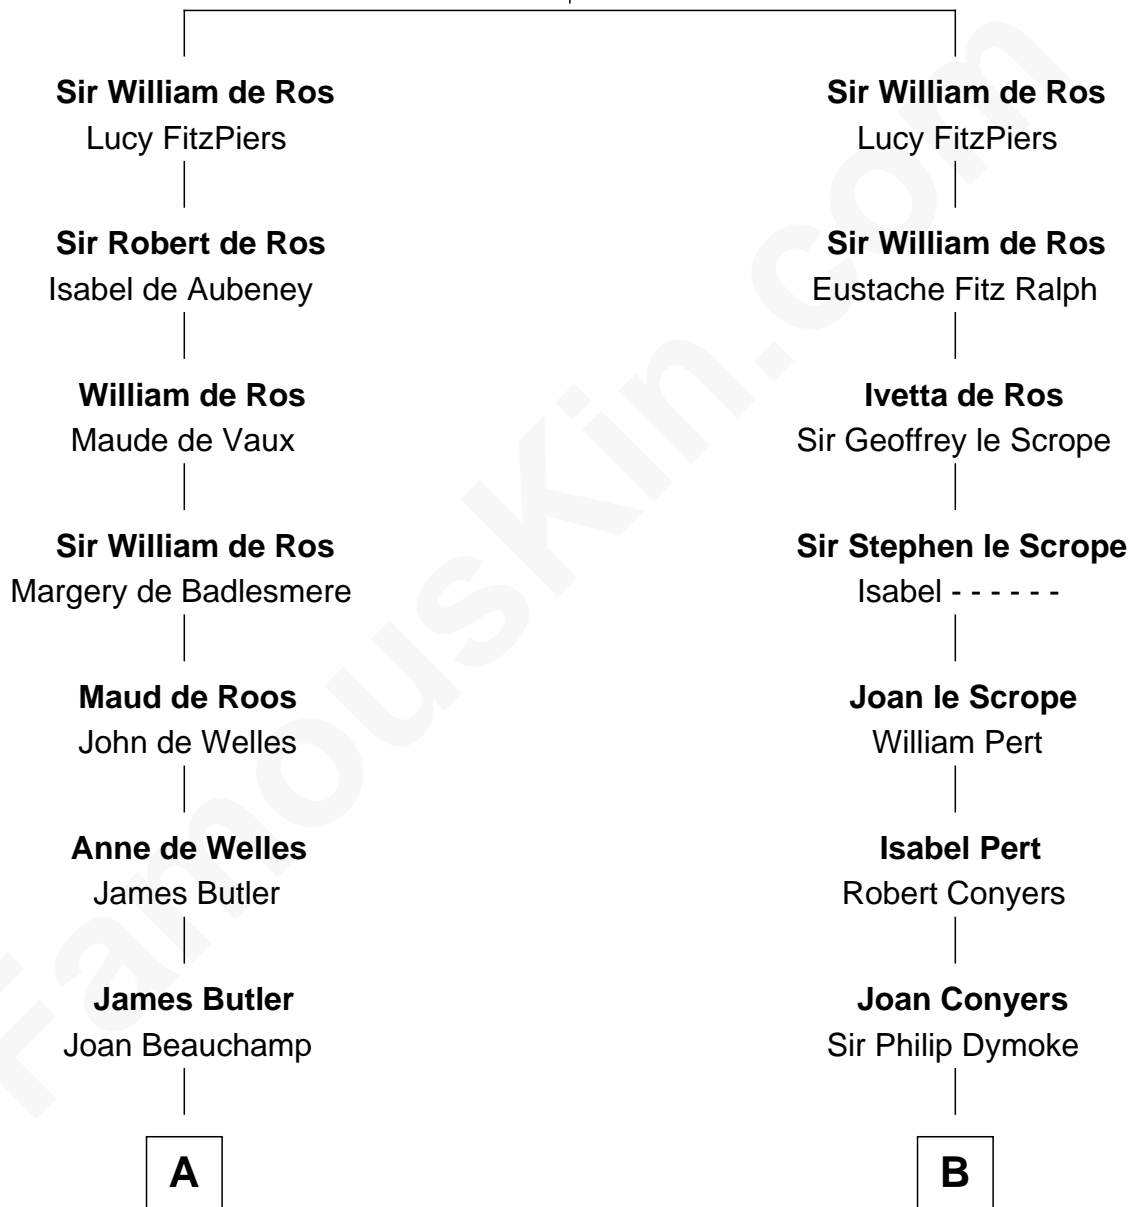

FamousKin.com Relationship Chart of

Joan Fontaine
Movie Actress

16th cousin 5 times removed of

George Washington
1st U.S. President

Robert de Ros
Isabel of Scotland

C

Richard Molesworth

Catherine Cobb

John Molesworth

Louise Tomkyns

Margaret Letitia Molesworth

Charles Richard De Havilland

Walter Augustus De Havilland

Lillian Augusta Ruse

Joan Fontaine

Movie Actress