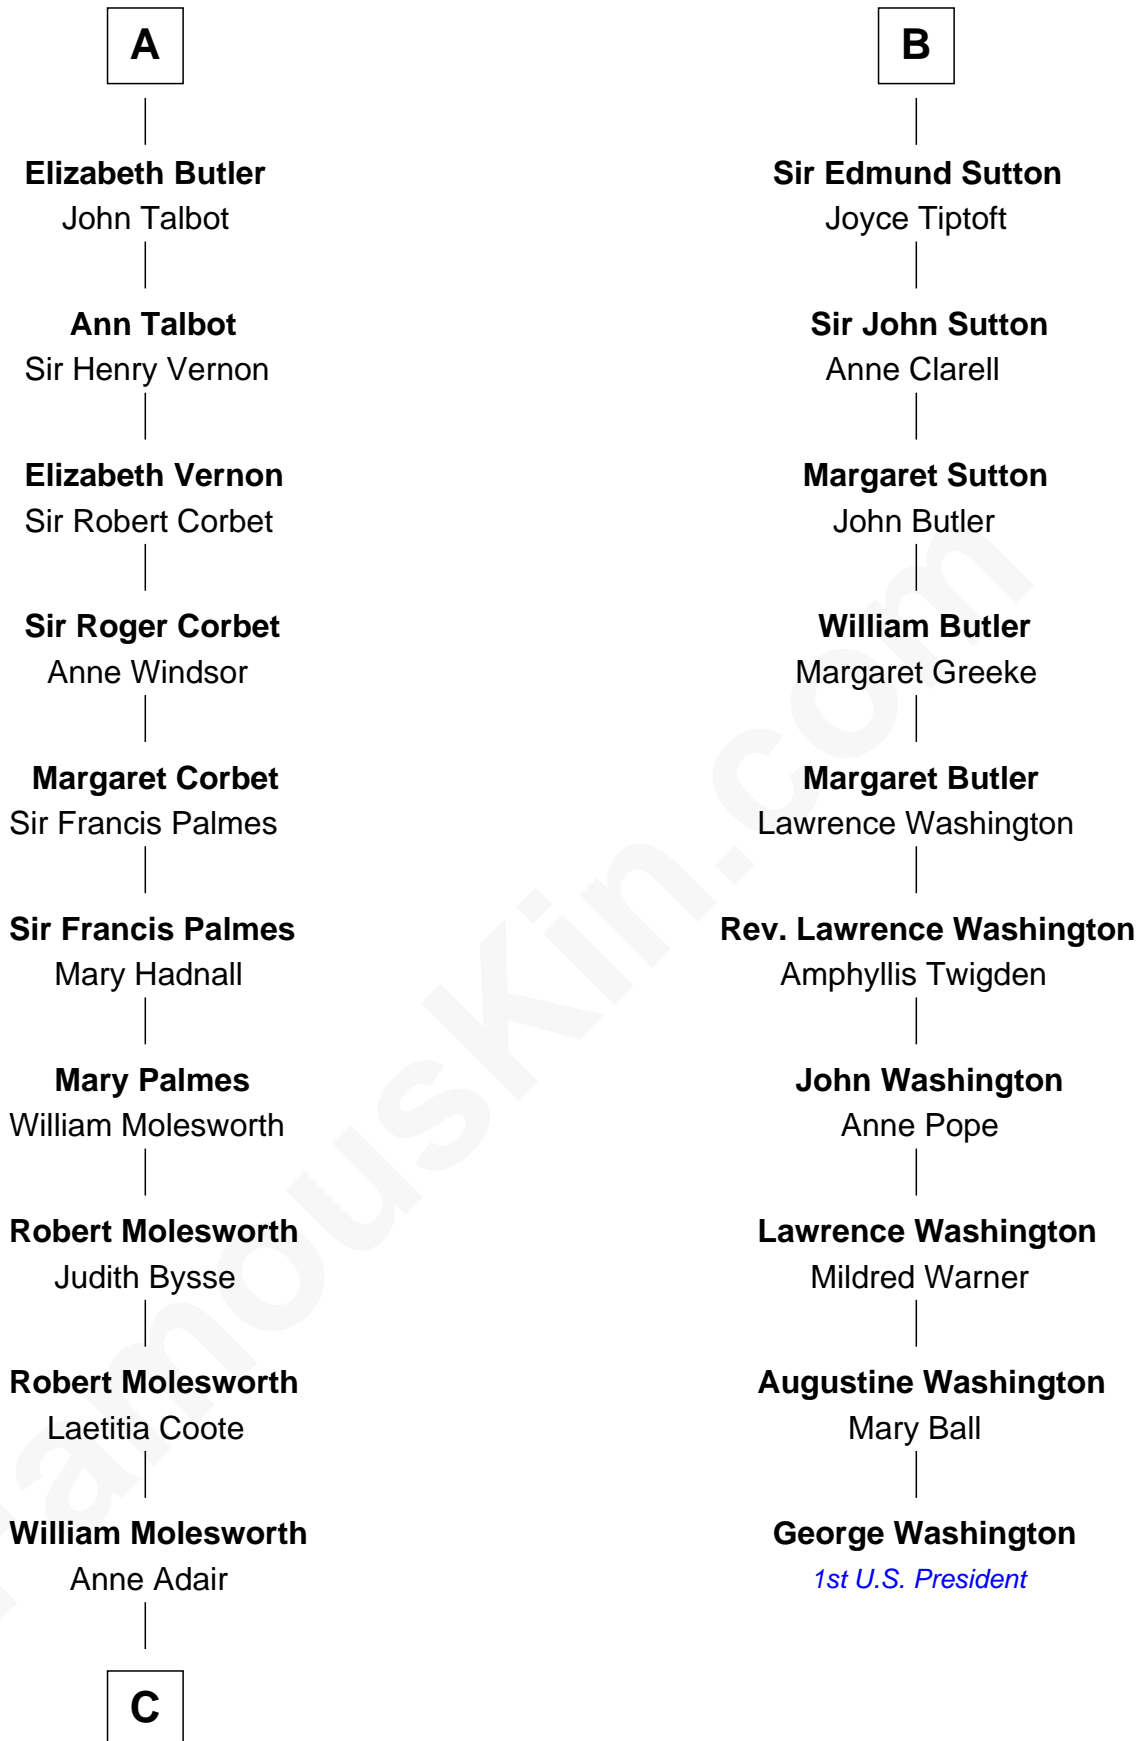

# FamousKin.com Relationship Chart of

**Joan Fontaine**

*Movie Actress*

16th cousin 5 times removed of

**George Washington**

*1st U.S. President*

**Sir William Marshal**

Isabel de Clare

**C**

Richard Molesworth

Catherine Cobb

John Molesworth

Louise Tomkyns

Margaret Letitia Molesworth

Charles Richard De Havilland

Walter Augustus De Havilland