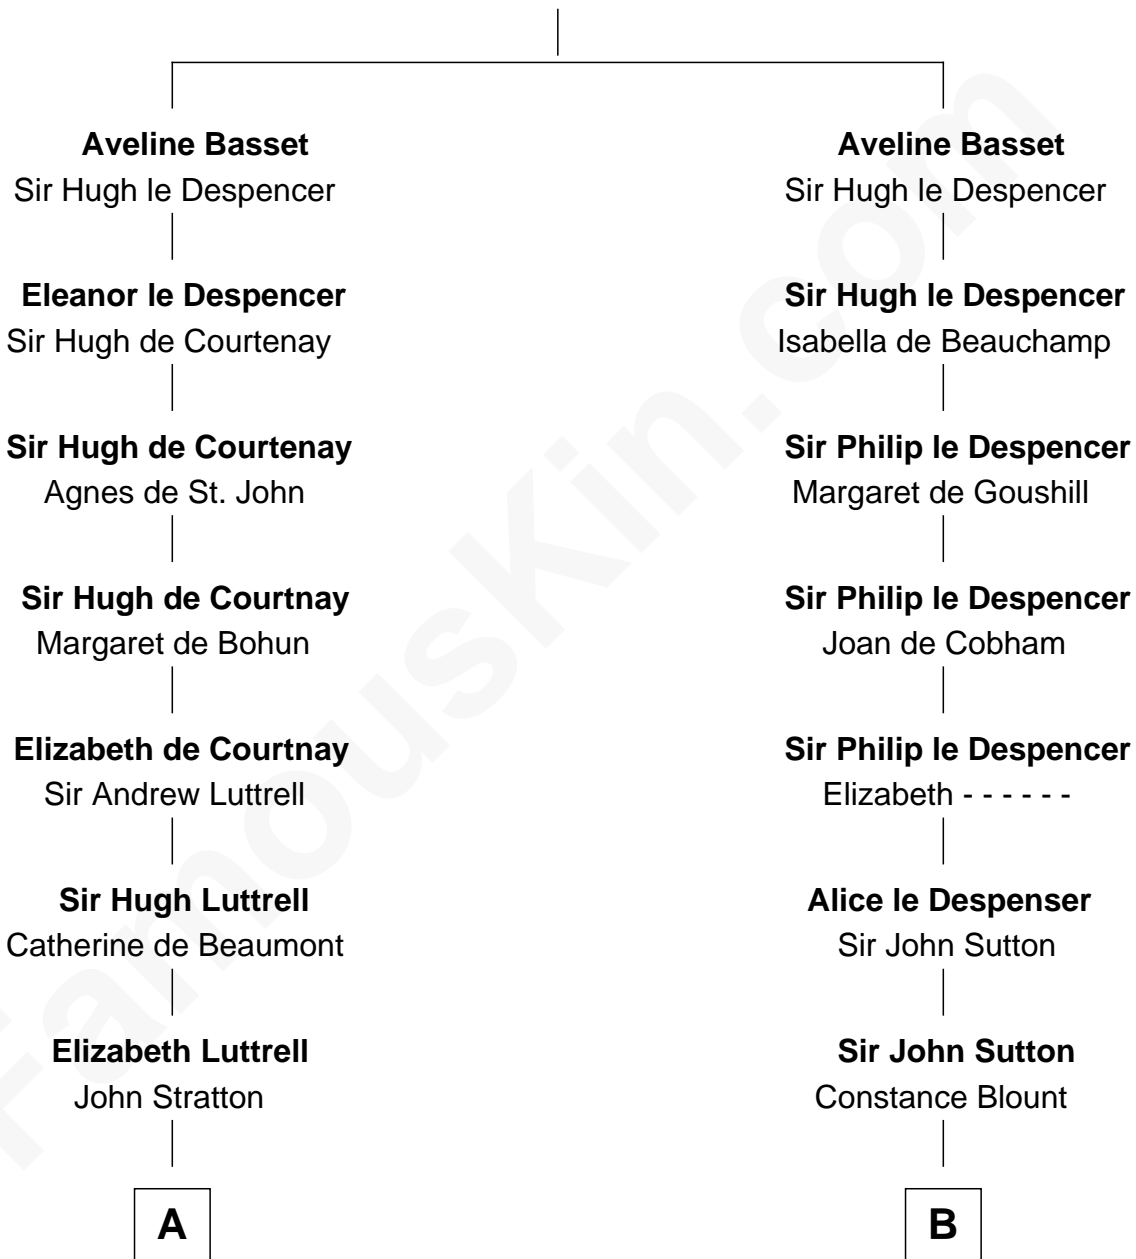

# FamousKin.com Relationship Chart of

**Joan Fontaine**

*Movie Actress*

17th cousin 4 times removed of

**George Washington**

*1st U.S. President*

**Sir Philip Basset**

**C**

Richard Molesworth

Catherine Cobb

John Molesworth

Louise Tomkyns

Margaret Letitia Molesworth

Charles Richard De Havilland

Walter Augustus De Havilland

Lillian Augusta Ruse