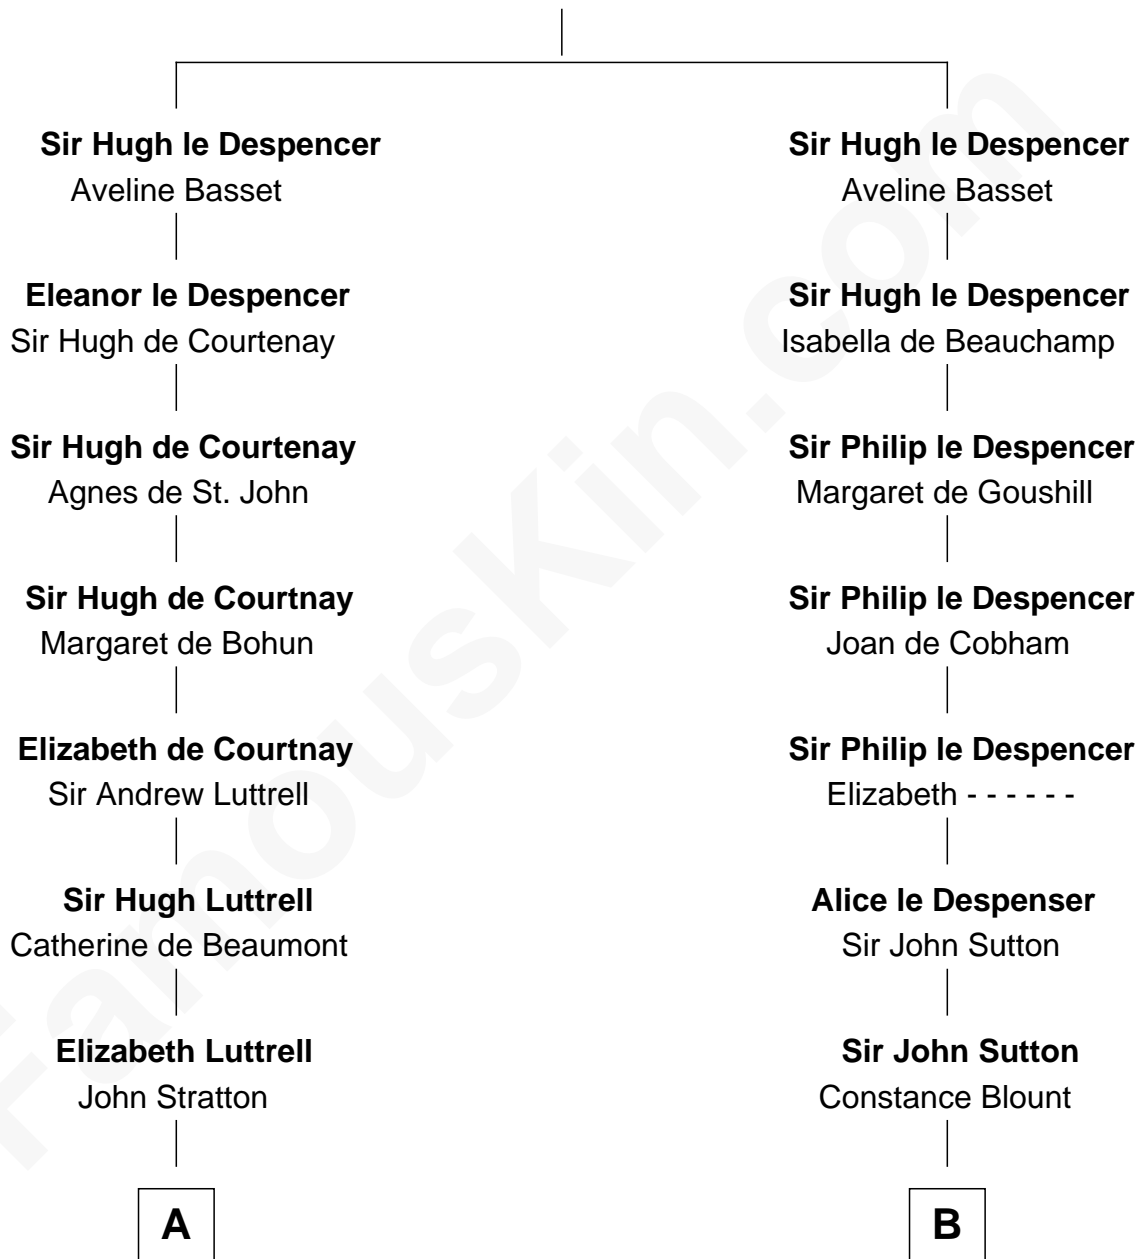

FamousKin.com Relationship Chart of

Joan Fontaine
Movie Actress

17th cousin 4 times removed of

George Washington
1st U.S. President

Sir Hugh le Despencer

C

Richard Molesworth

Catherine Cobb

John Molesworth

Louise Tomkyns

Margaret Letitia Molesworth

Charles Richard De Havilland

Walter Augustus De Havilland

Lillian Augusta Ruse

Joan Fontaine

Movie Actress