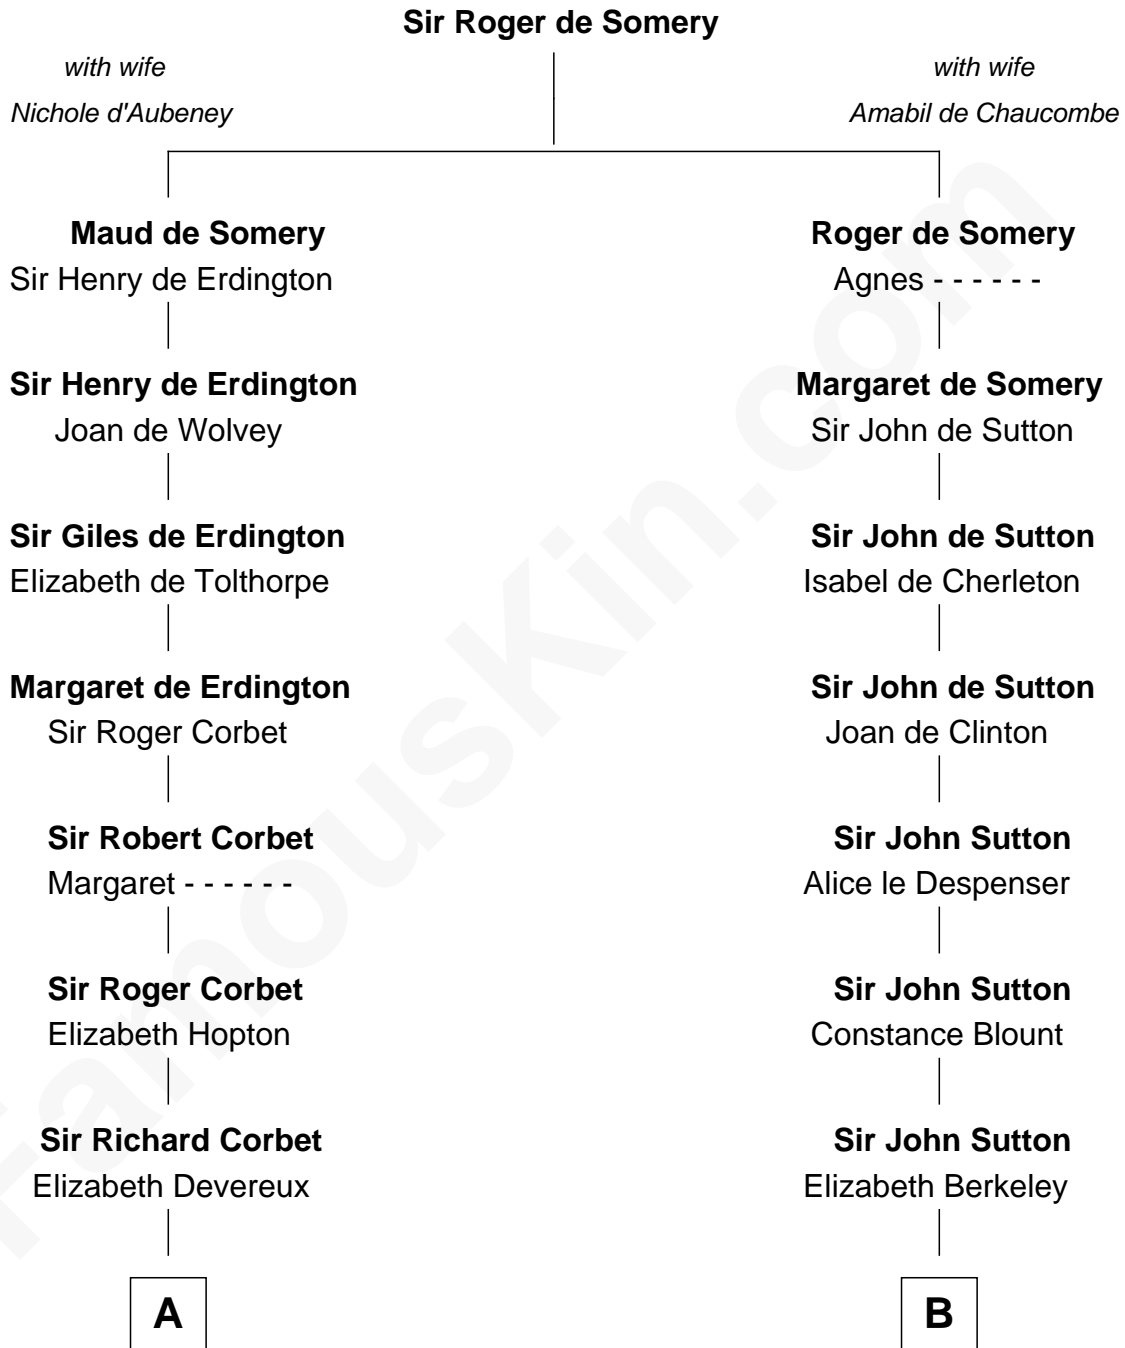

FamousKin.com Relationship Chart of

Joan Fontaine

Movie Actress

17th cousin 2 times removed of

John Langdon

Signer of the U.S. Constitution

C

Margaret Letitia Molesworth

Charles Richard De Havilland

Walter Augustus De Havilland

Lillian Augusta Ruse

Joan Fontaine

Movie Actress

FamousKin.com