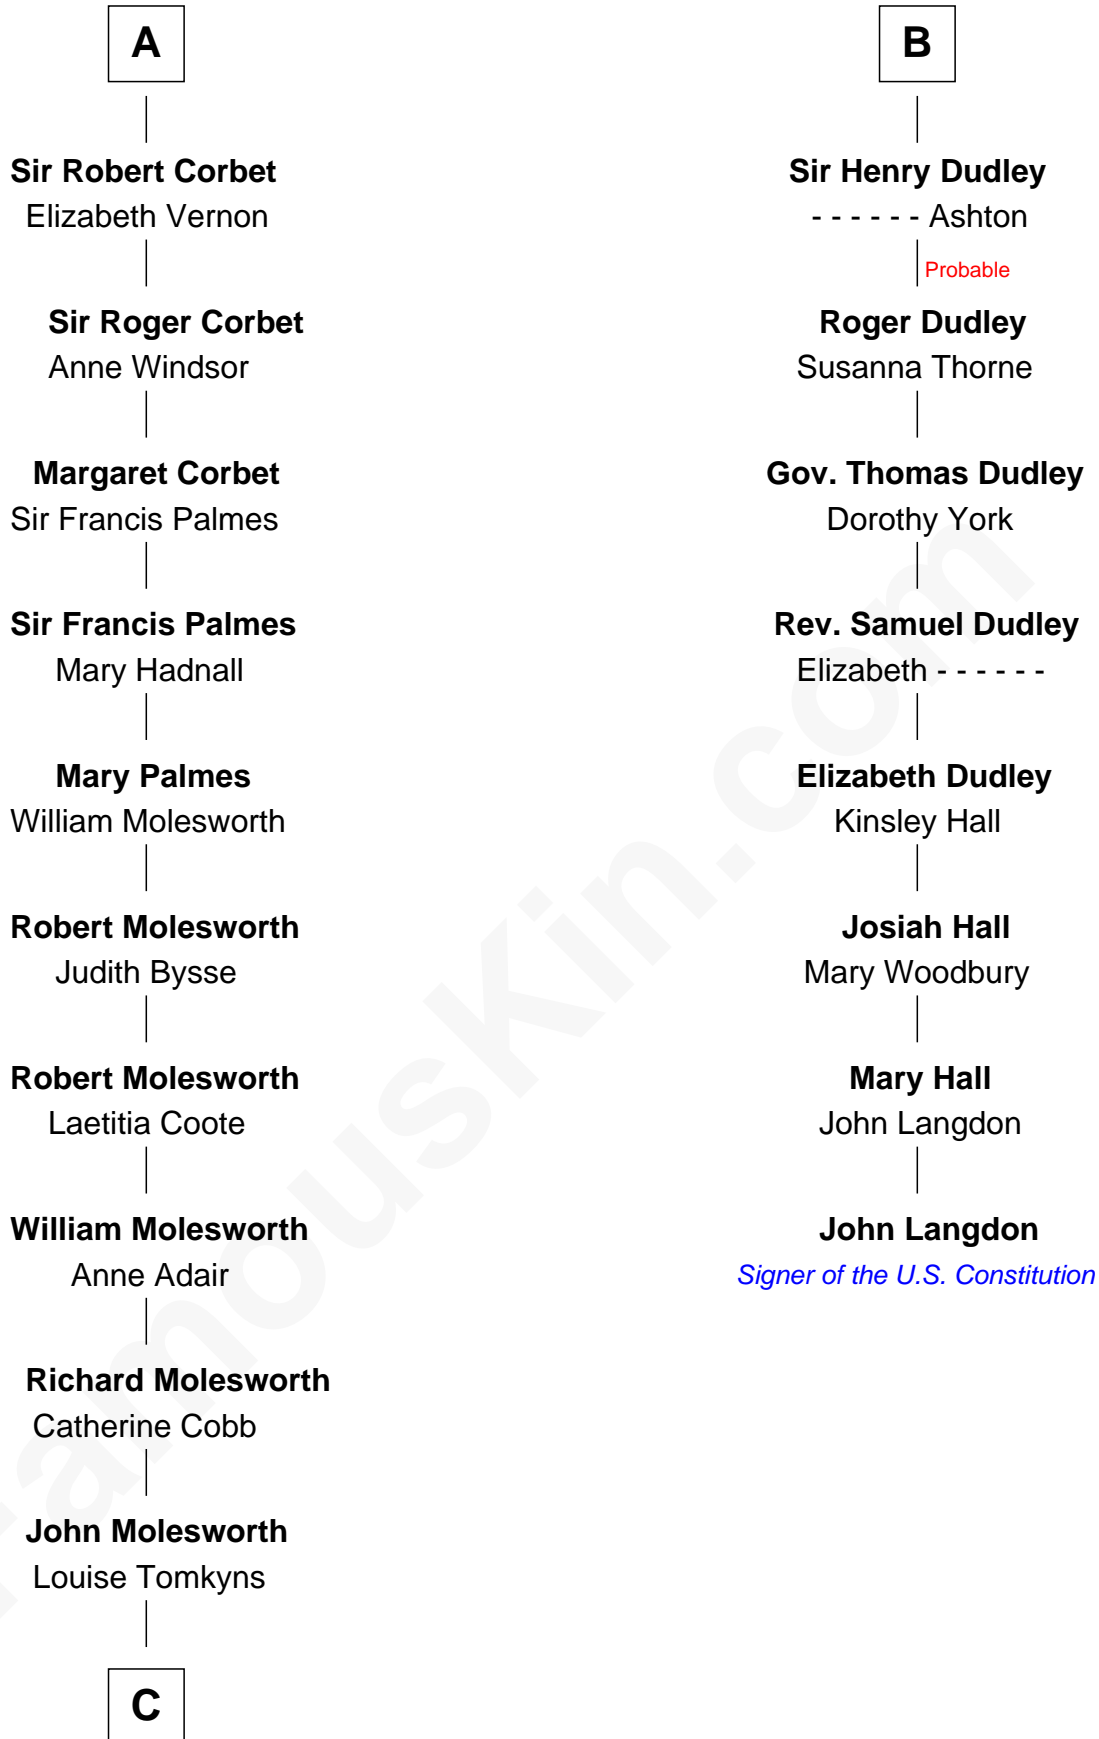

# FamousKin.com Relationship Chart of

**Joan Fontaine**

*Movie Actress*

14th cousin 5 times removed of

**John Langdon**

*Signer of the U.S. Constitution*

**C**

**Margaret Letitia Molesworth**

Charles Richard De Havilland

**Walter Augustus De Havilland**

Lillian Augusta Ruse

**Joan Fontaine**

*Movie Actress*

FamousKin.com