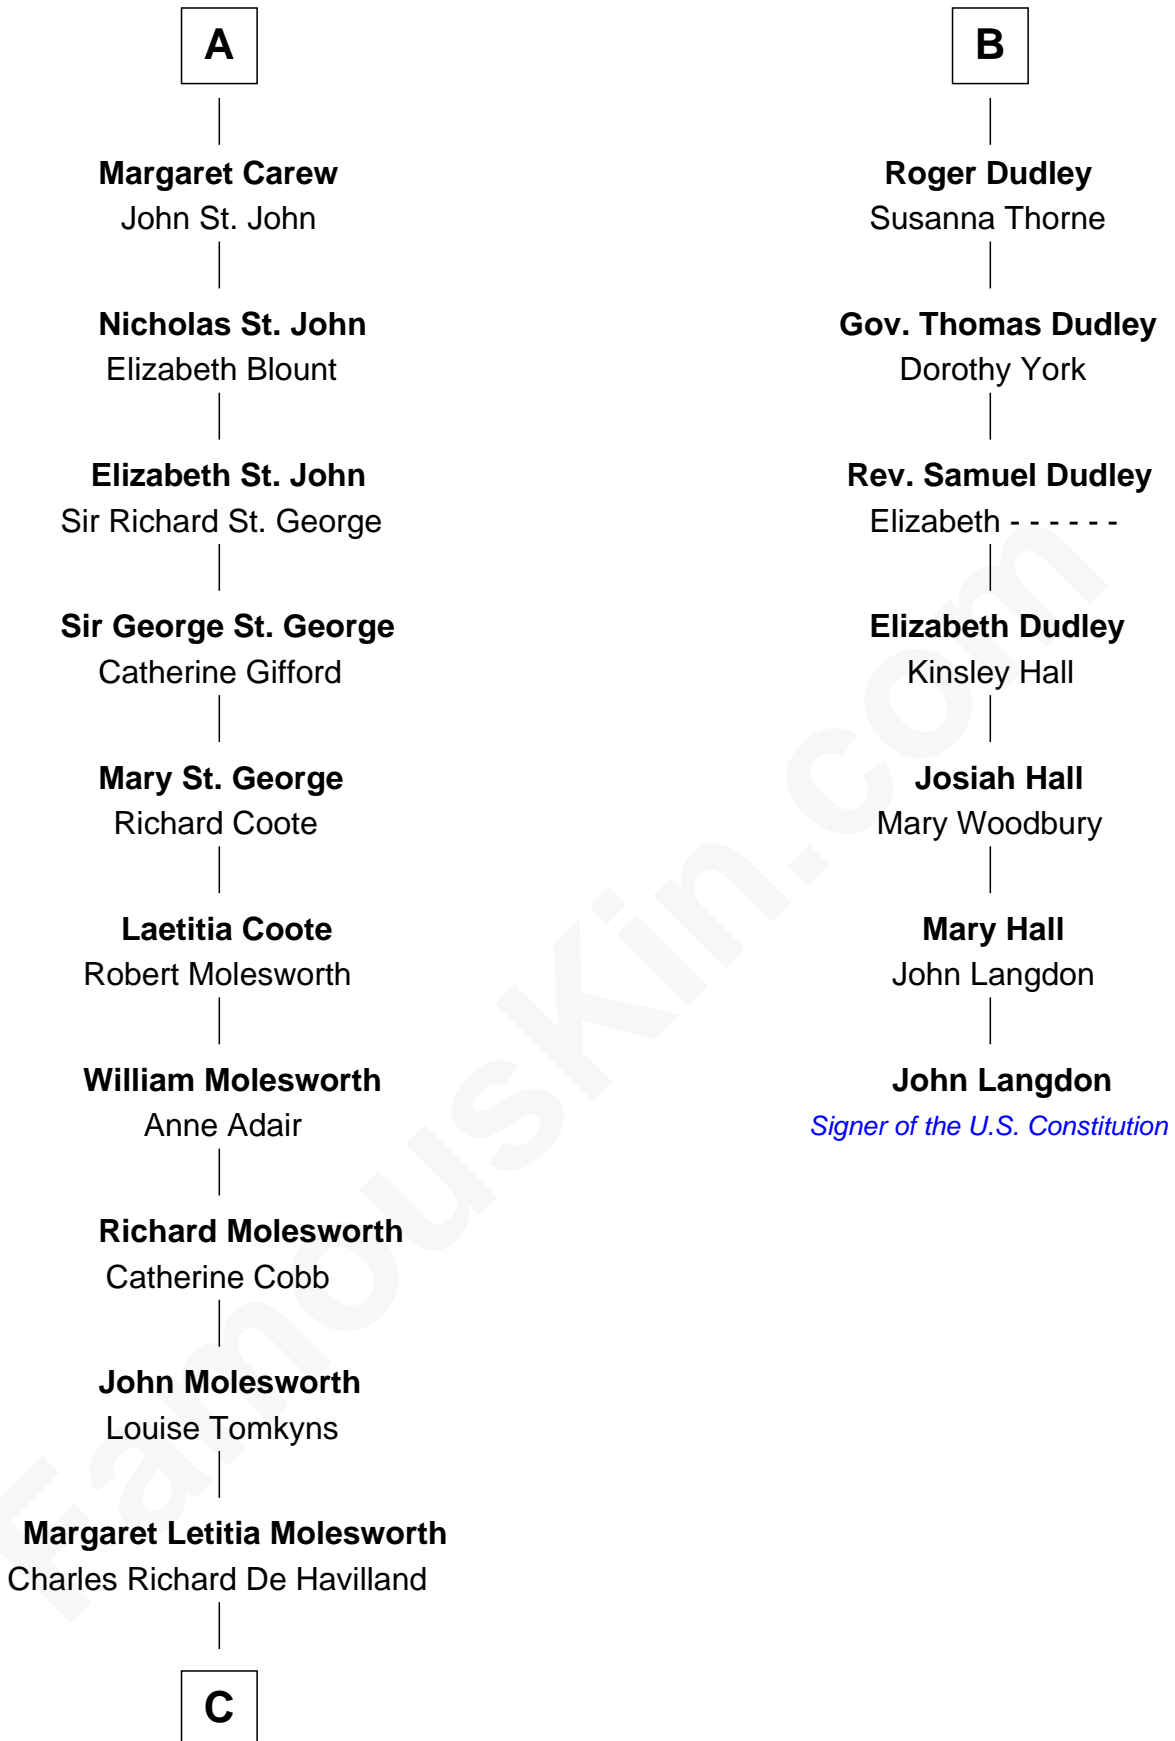

FamousKin.com Relationship Chart of

Joan Fontaine

Movie Actress

13th cousin 5 times removed of

John Langdon

Signer of the U.S. Constitution

C

—
Walter Augustus De Havilland

Lillian Augusta Ruse

—
Joan Fontaine

Movie Actress

FamousKin.com