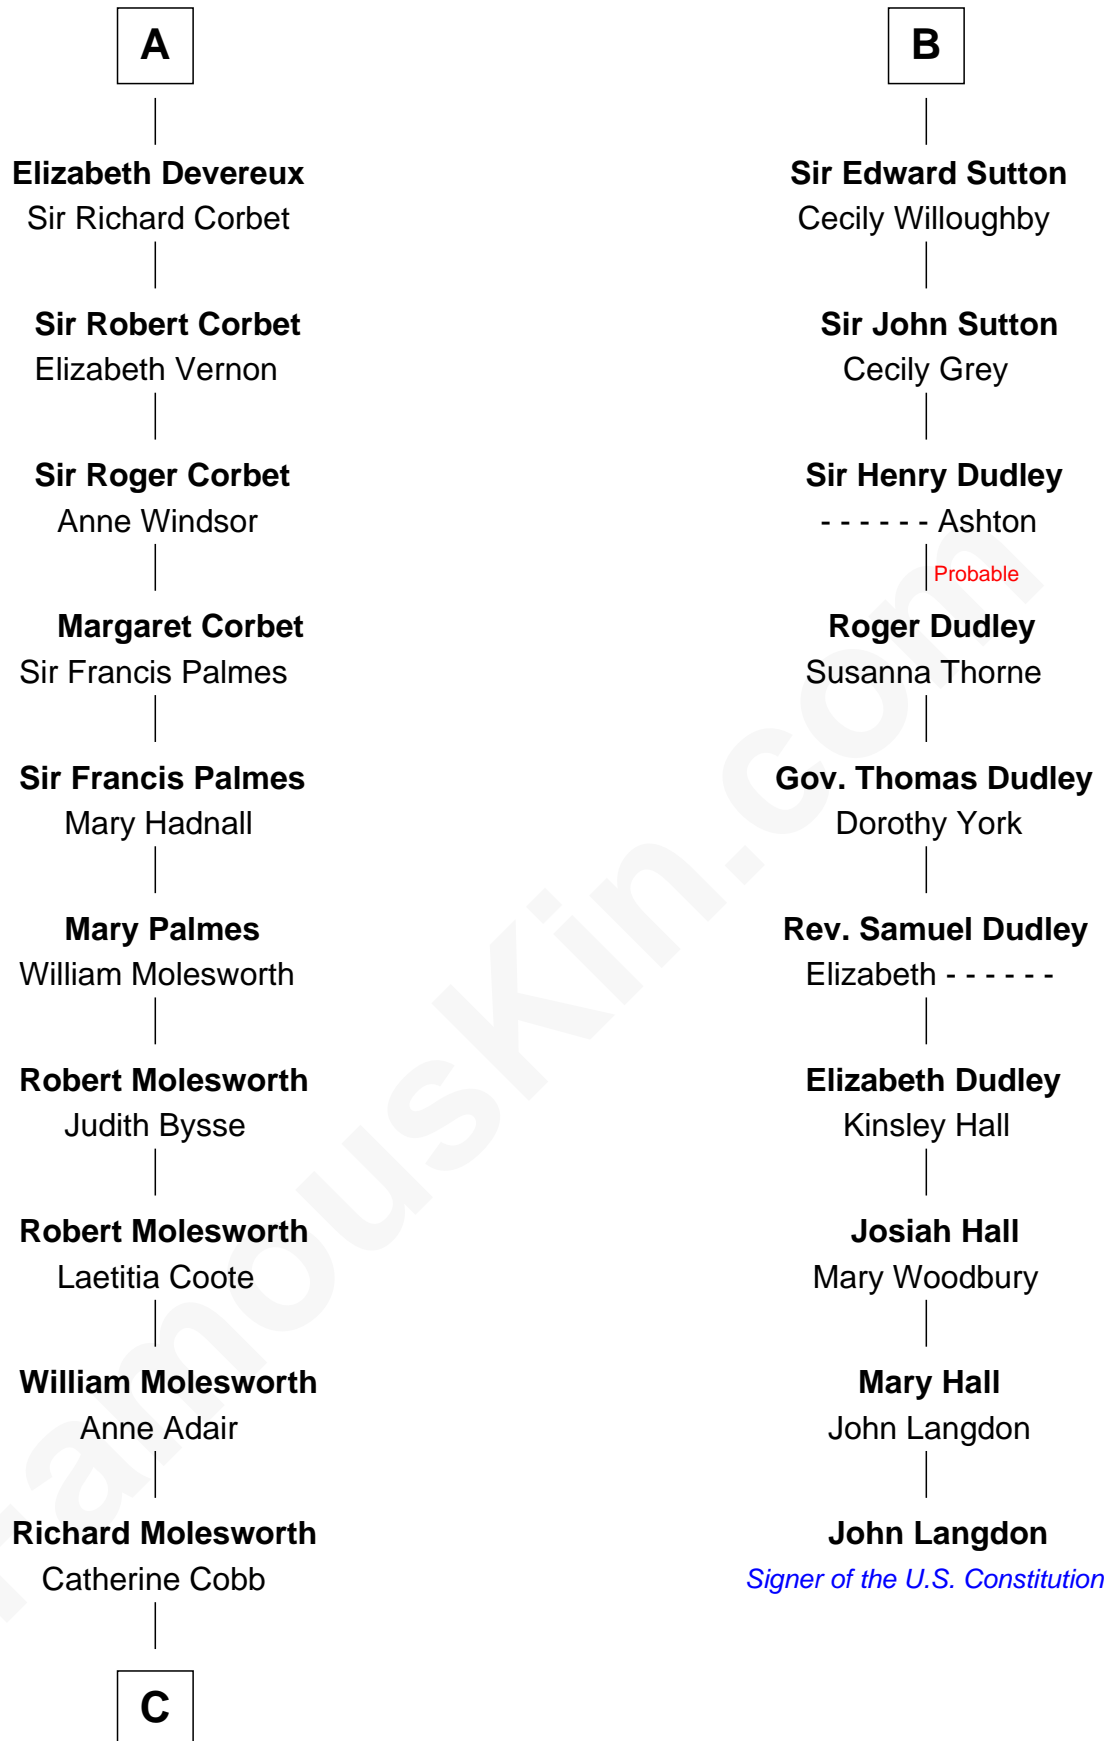

# FamousKin.com Relationship Chart of

**Joan Fontaine**

*Movie Actress*

16th cousin 4 times removed of

**John Langdon**

*Signer of the U.S. Constitution*

**Sir Hugh le Despencer**

Isabella de Beauchamp

**C**

—  
**John Molesworth**

Louise Tomkyns

—  
**Margaret Letitia Molesworth**

Charles Richard De Havilland

—  
**Walter Augustus De Havilland**

Lillian Augusta Ruse

—  
**Joan Fontaine**