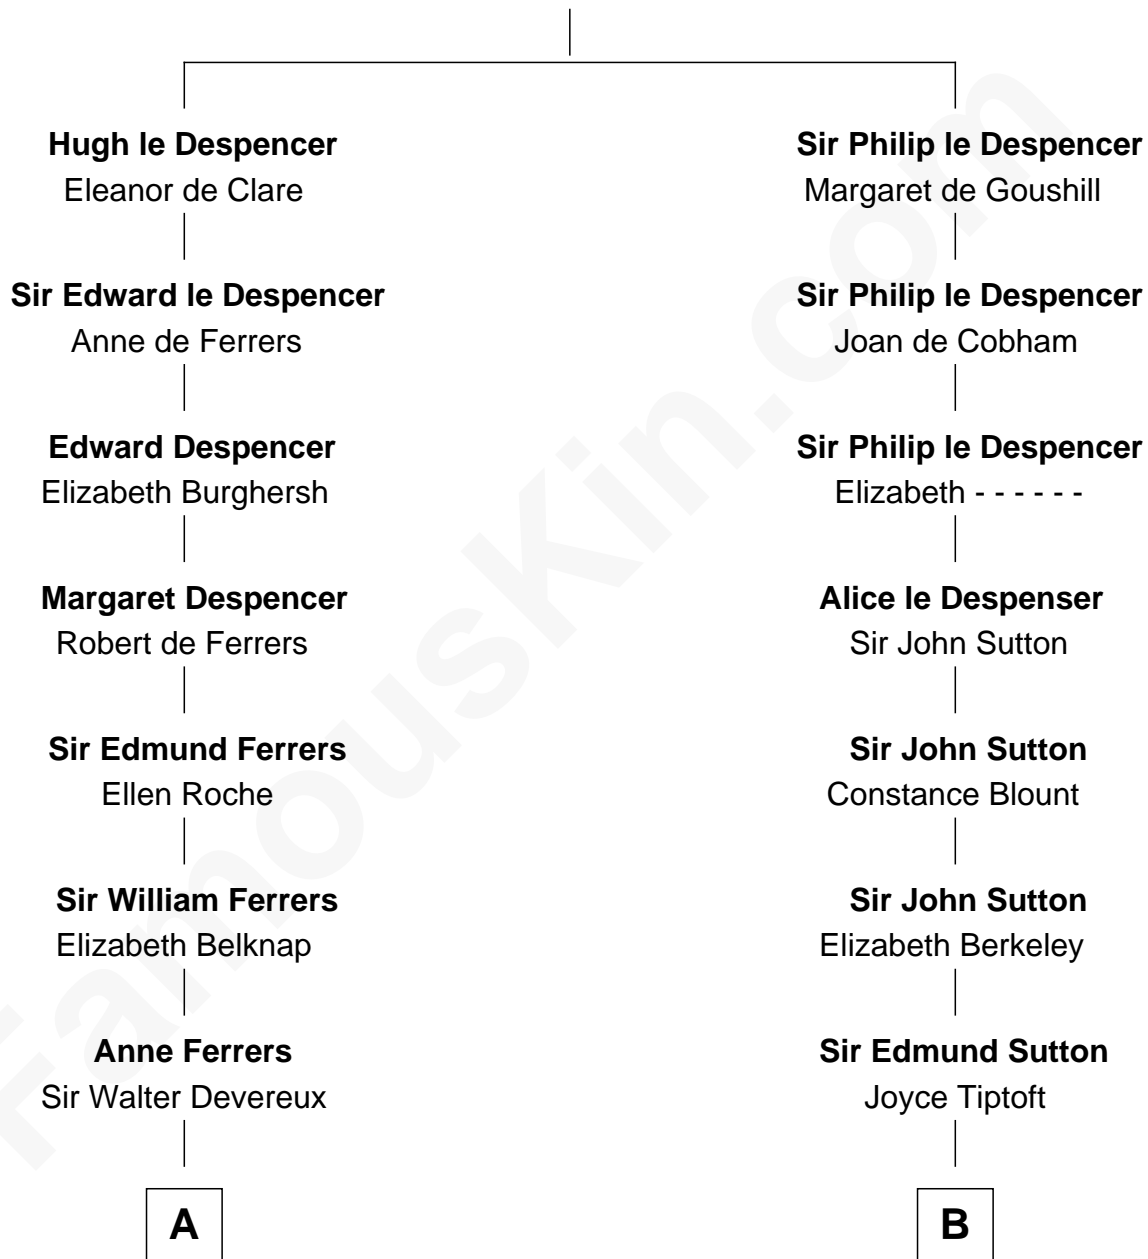

# FamousKin.com Relationship Chart of

**Joan Fontaine**

*Movie Actress*

16th cousin 4 times removed of

**John Langdon**

*Signer of the U.S. Constitution*

**Sir Hugh le Despencer**

Isabella de Beauchamp

**C**

—  
**John Molesworth**

Louise Tomkyns

—  
**Margaret Letitia Molesworth**

Charles Richard De Havilland

—  
**Walter Augustus De Havilland**

Lillian Augusta Ruse

—  
**Joan Fontaine**