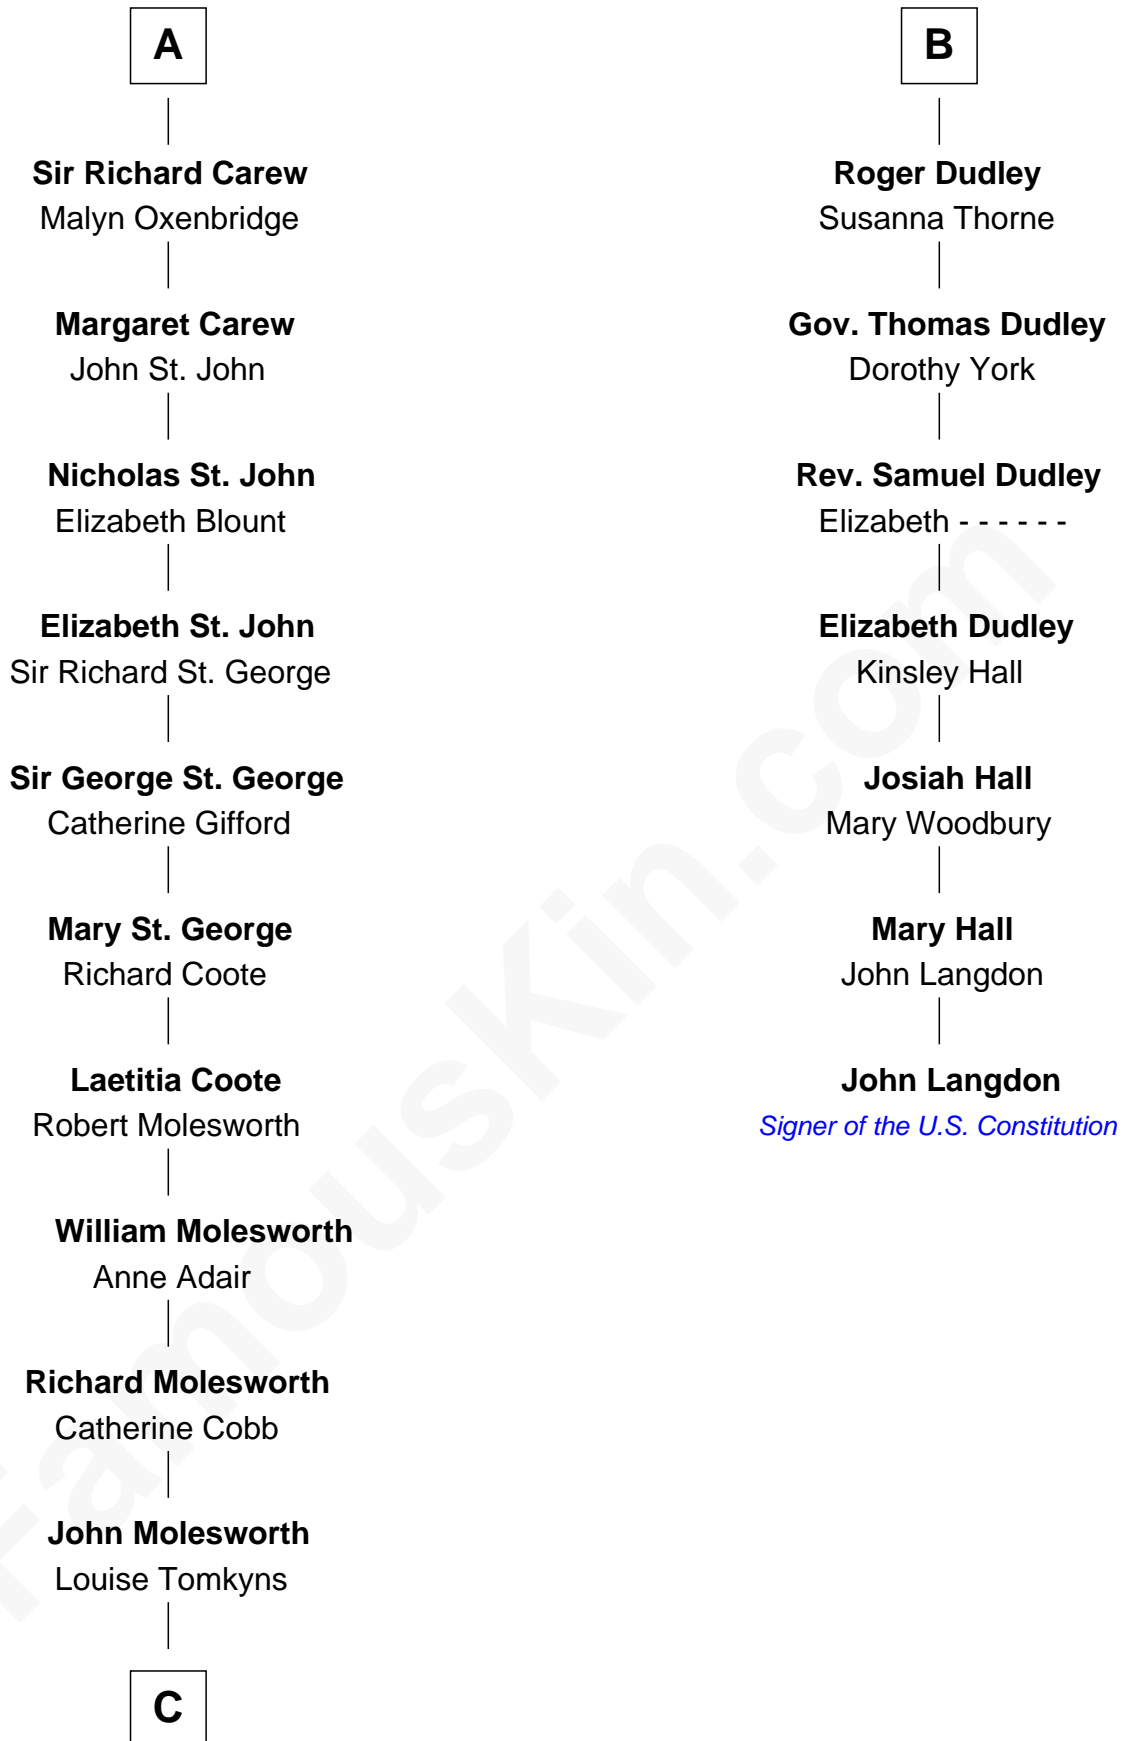

FamousKin.com Relationship Chart of

Joan Fontaine

Movie Actress

13th cousin 6 times removed of

John Langdon

Signer of the U.S. Constitution

Sir Maurice de Berkeley

Eve la Zouche

C

—
Margaret Letitia Molesworth

Charles Richard De Havilland

—
Walter Augustus De Havilland

Lillian Augusta Ruse

—
Joan Fontaine

Movie Actress

FamousKin.com