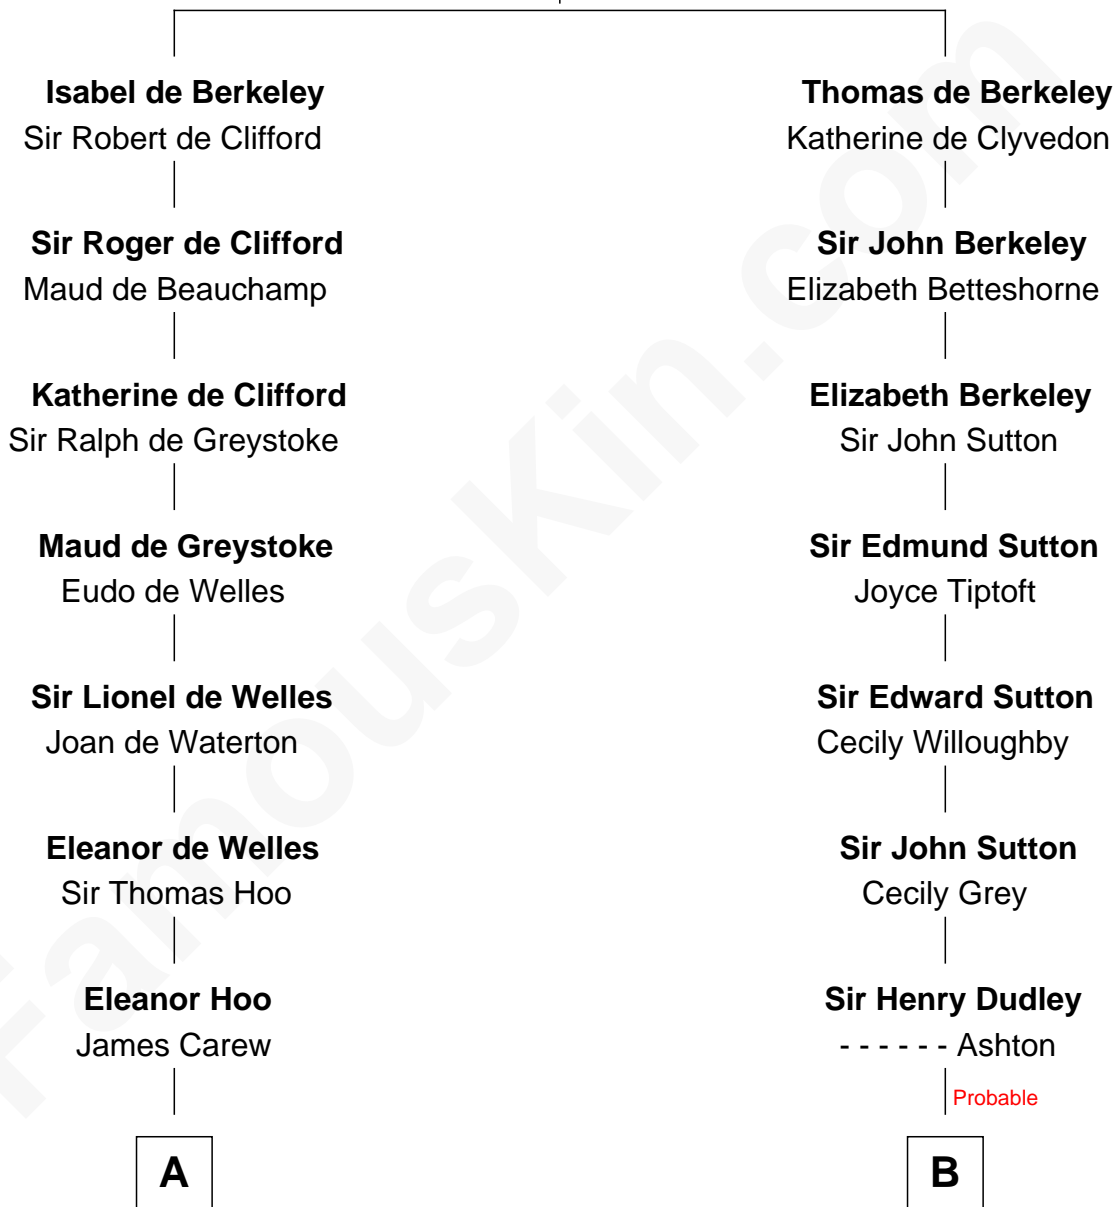

FamousKin.com Relationship Chart of

Joan Fontaine

Movie Actress

13th cousin 6 times removed of

John Langdon

Signer of the U.S. Constitution

Sir Maurice de Berkeley

Eve la Zouche

C

—
Margaret Letitia Molesworth

Charles Richard De Havilland

—
Walter Augustus De Havilland

Lillian Augusta Ruse

—
Joan Fontaine

Movie Actress

FamousKin.com