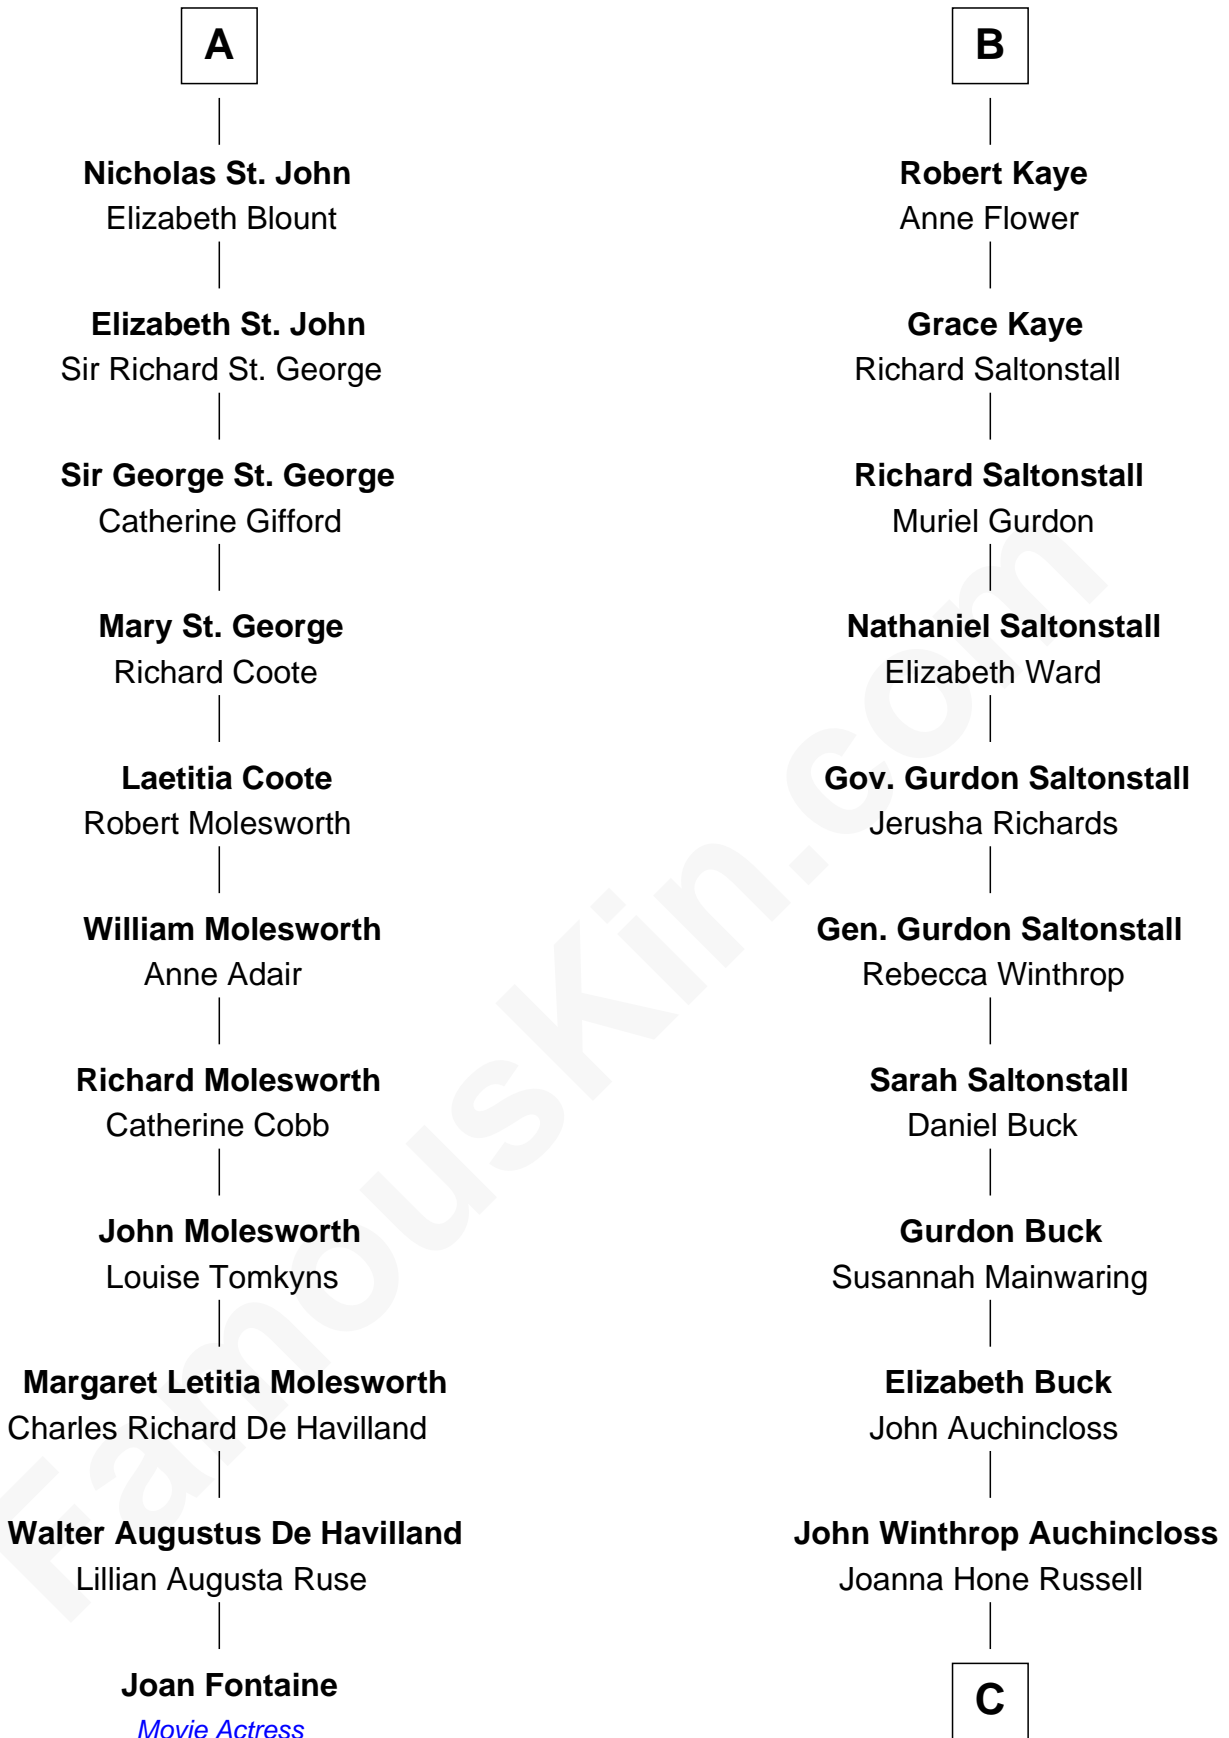

# FamousKin.com Relationship Chart of

**Joan Fontaine**

*Movie Actress*

17th cousin 1 time removed of

**Louis Auchincloss**

*Author*

**Sir Roger de Clifford**

Maud de Beauchamp

**Eleanor Hoo**

James Carew

**Sir Richard Carew**

Malyn Oxenbridge

**Margaret Carew**

John St. John

**A**

**Margaret Clifford**

Sir John Melton

**Margaret Melton**

John Markenfield

**John Markenfield**

Margaret Hopton

**Sir Thomas Markenfield**

Eleanor Conyers

**Sir Ninian Markenfield**

Dorothy Gascoigne

**Alice Markenfield**

Sir Robert Mauleverer

**Dorothy Mauleverer**

John Kaye

**B**

**C**

Joseph Howland Auchincloss