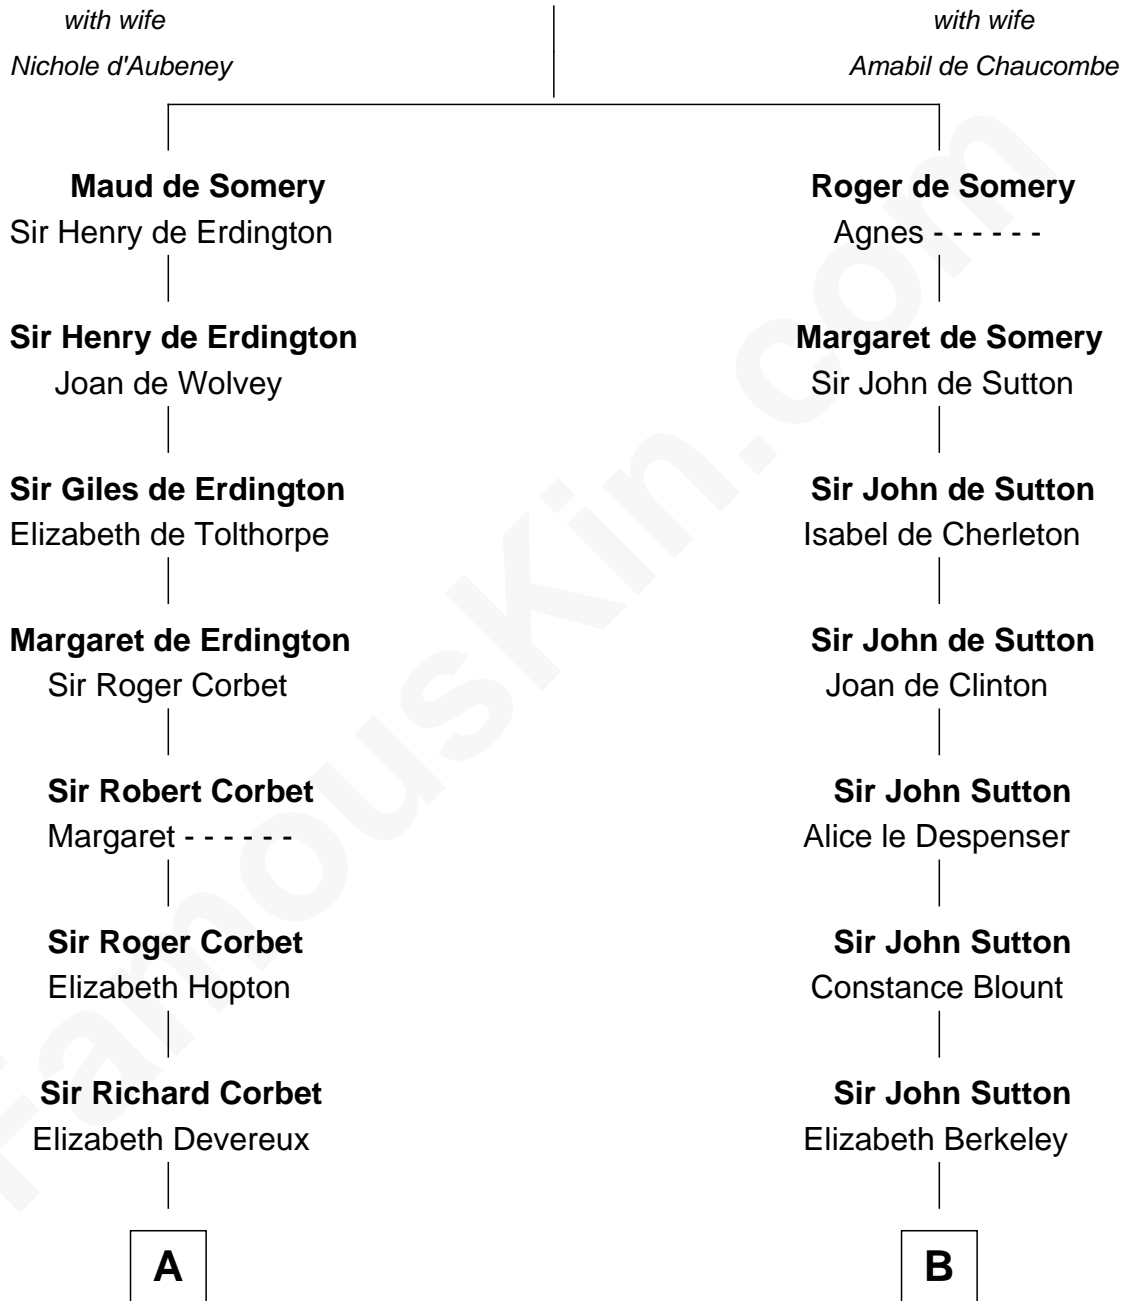

# FamousKin.com Relationship Chart of

**Joan Fontaine**

*Movie Actress*

19th cousin 2 times removed of

**Louis Auchincloss**

*Author*

## Sir Roger de Somery

**C**

**Margaret Letitia Molesworth**

Charles Richard De Havilland

**Walter Augustus De Havilland**

Lillian Augusta Ruse

**Joan Fontaine**

*Movie Actress*