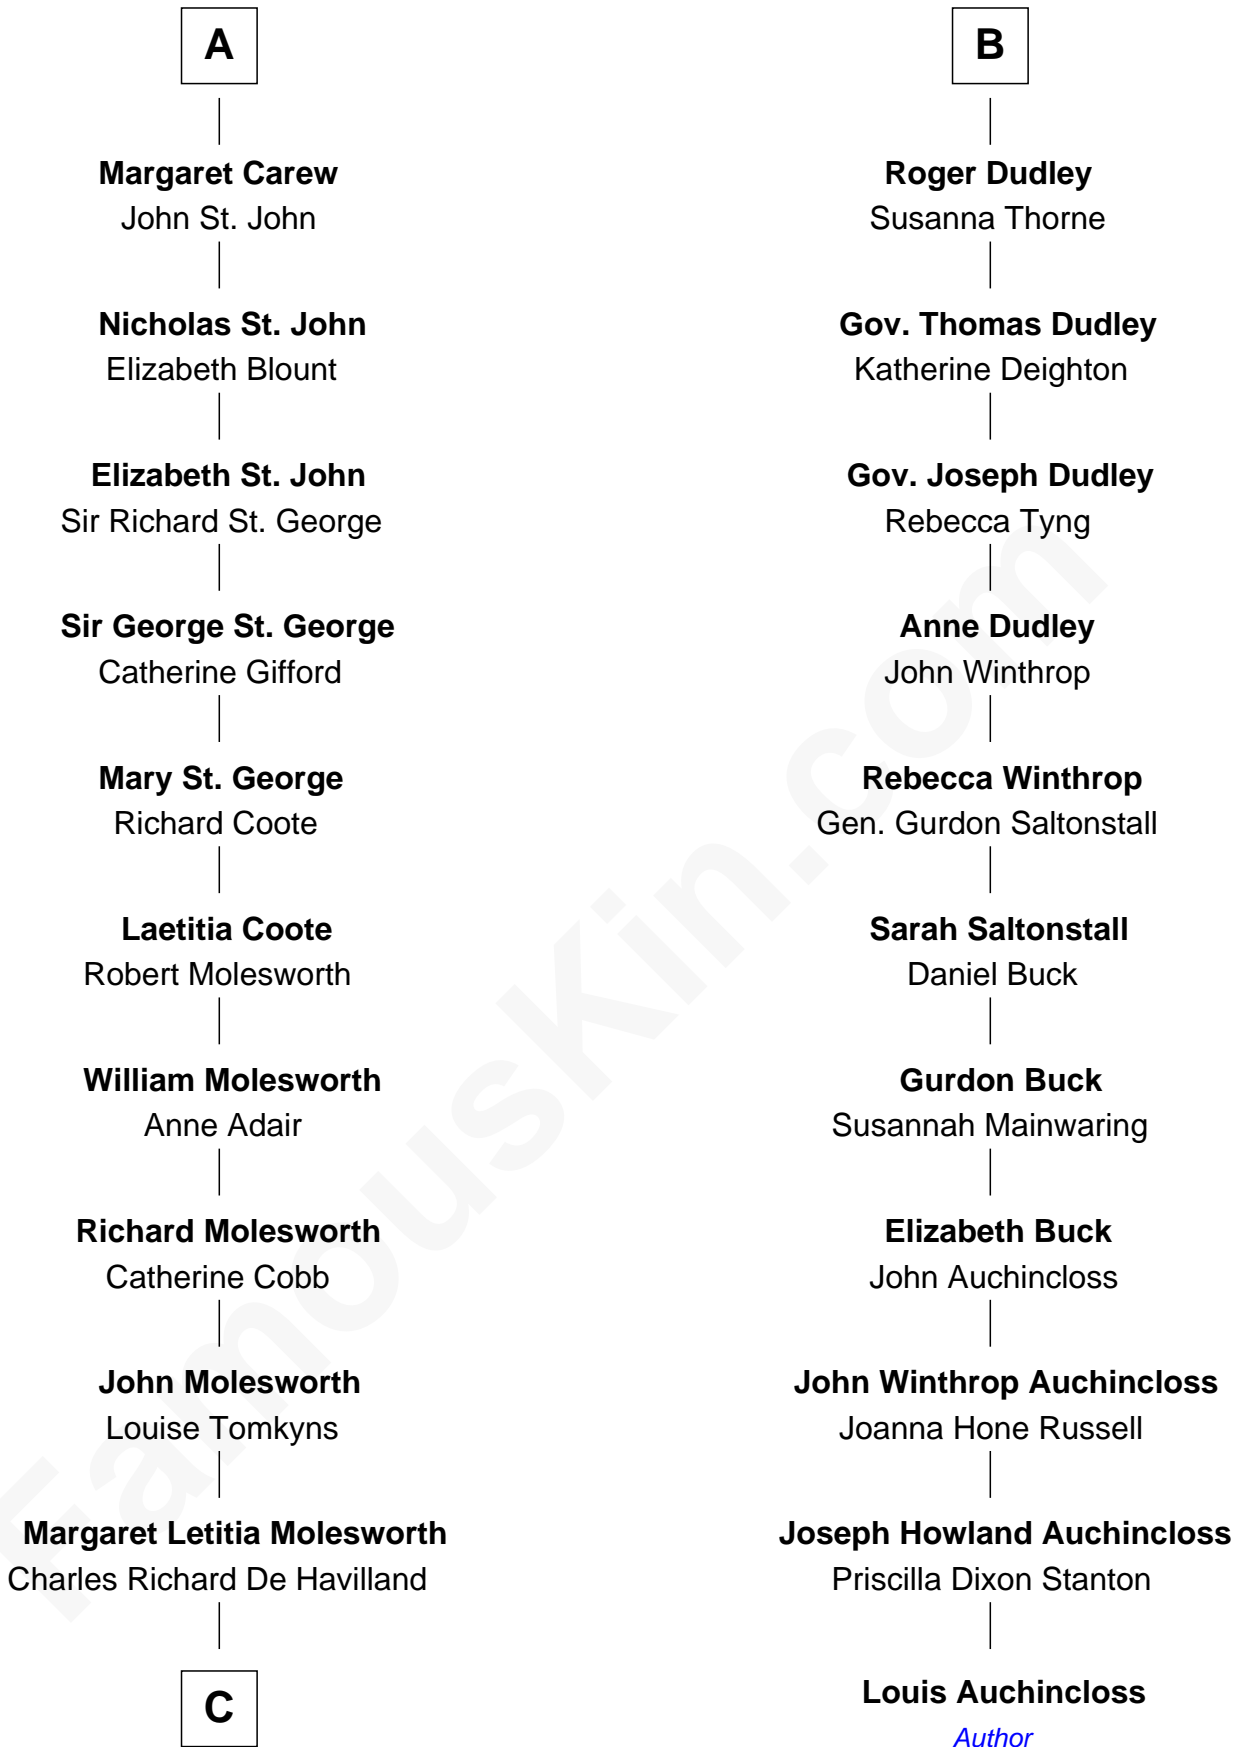

FamousKin.com Relationship Chart of

Joan Fontaine

Movie Actress

17th cousin 1 time removed of

Louis Auchincloss

Author

C

—
Walter Augustus De Havilland

Lillian Augusta Ruse

—
Joan Fontaine

Movie Actress

FamousKin.com