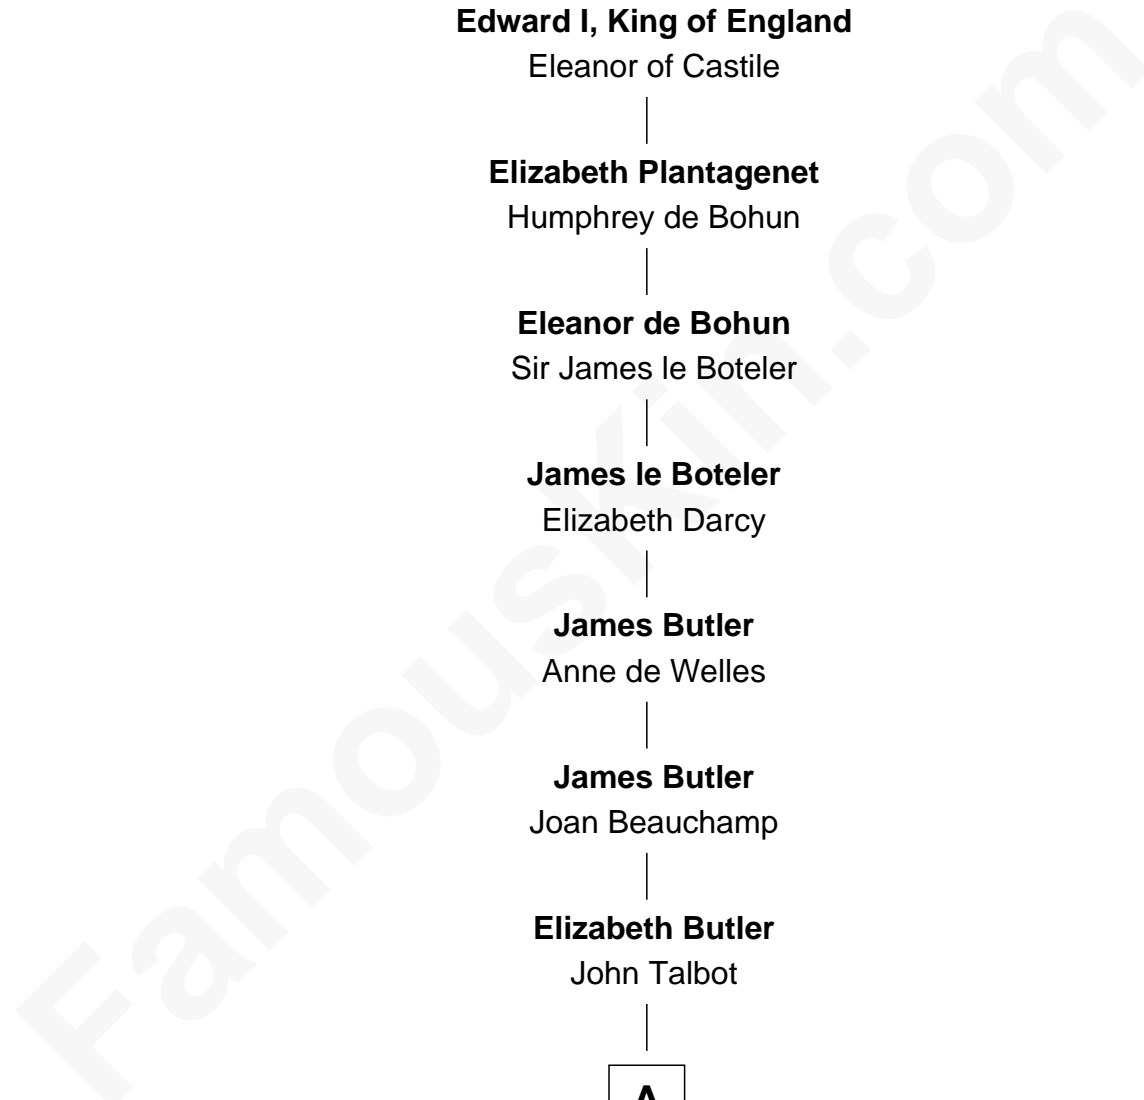

FamousKin.com Relationship Chart of

Joan Fontaine

Movie Actress

19th Great-granddaughter of

King Henry III

King of England

King Henry III

Eleanor of Provence

Edward I, King of England

Eleanor of Castile

Elizabeth Plantagenet

Humphrey de Bohun

Eleanor de Bohun

Sir James le Boteler

James le Boteler

Elizabeth Darcy

James Butler

Anne de Welles

James Butler

Joan Beauchamp

Elizabeth Butler

John Talbot

A

A