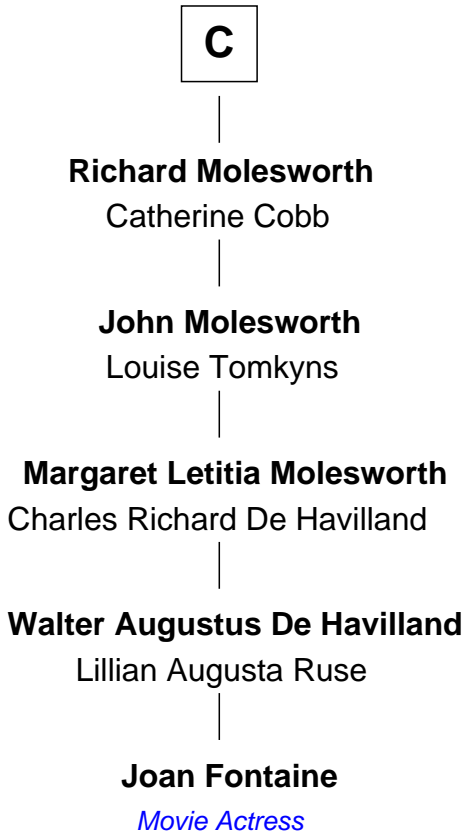

FamousKin.com Relationship Chart of

Joan Fontaine

Movie Actress

17th cousin 4 times removed of

Hetty Green

"The Witch of Wall Street"

John de Botetourte

Maud FitzThomas

FamousKin.com