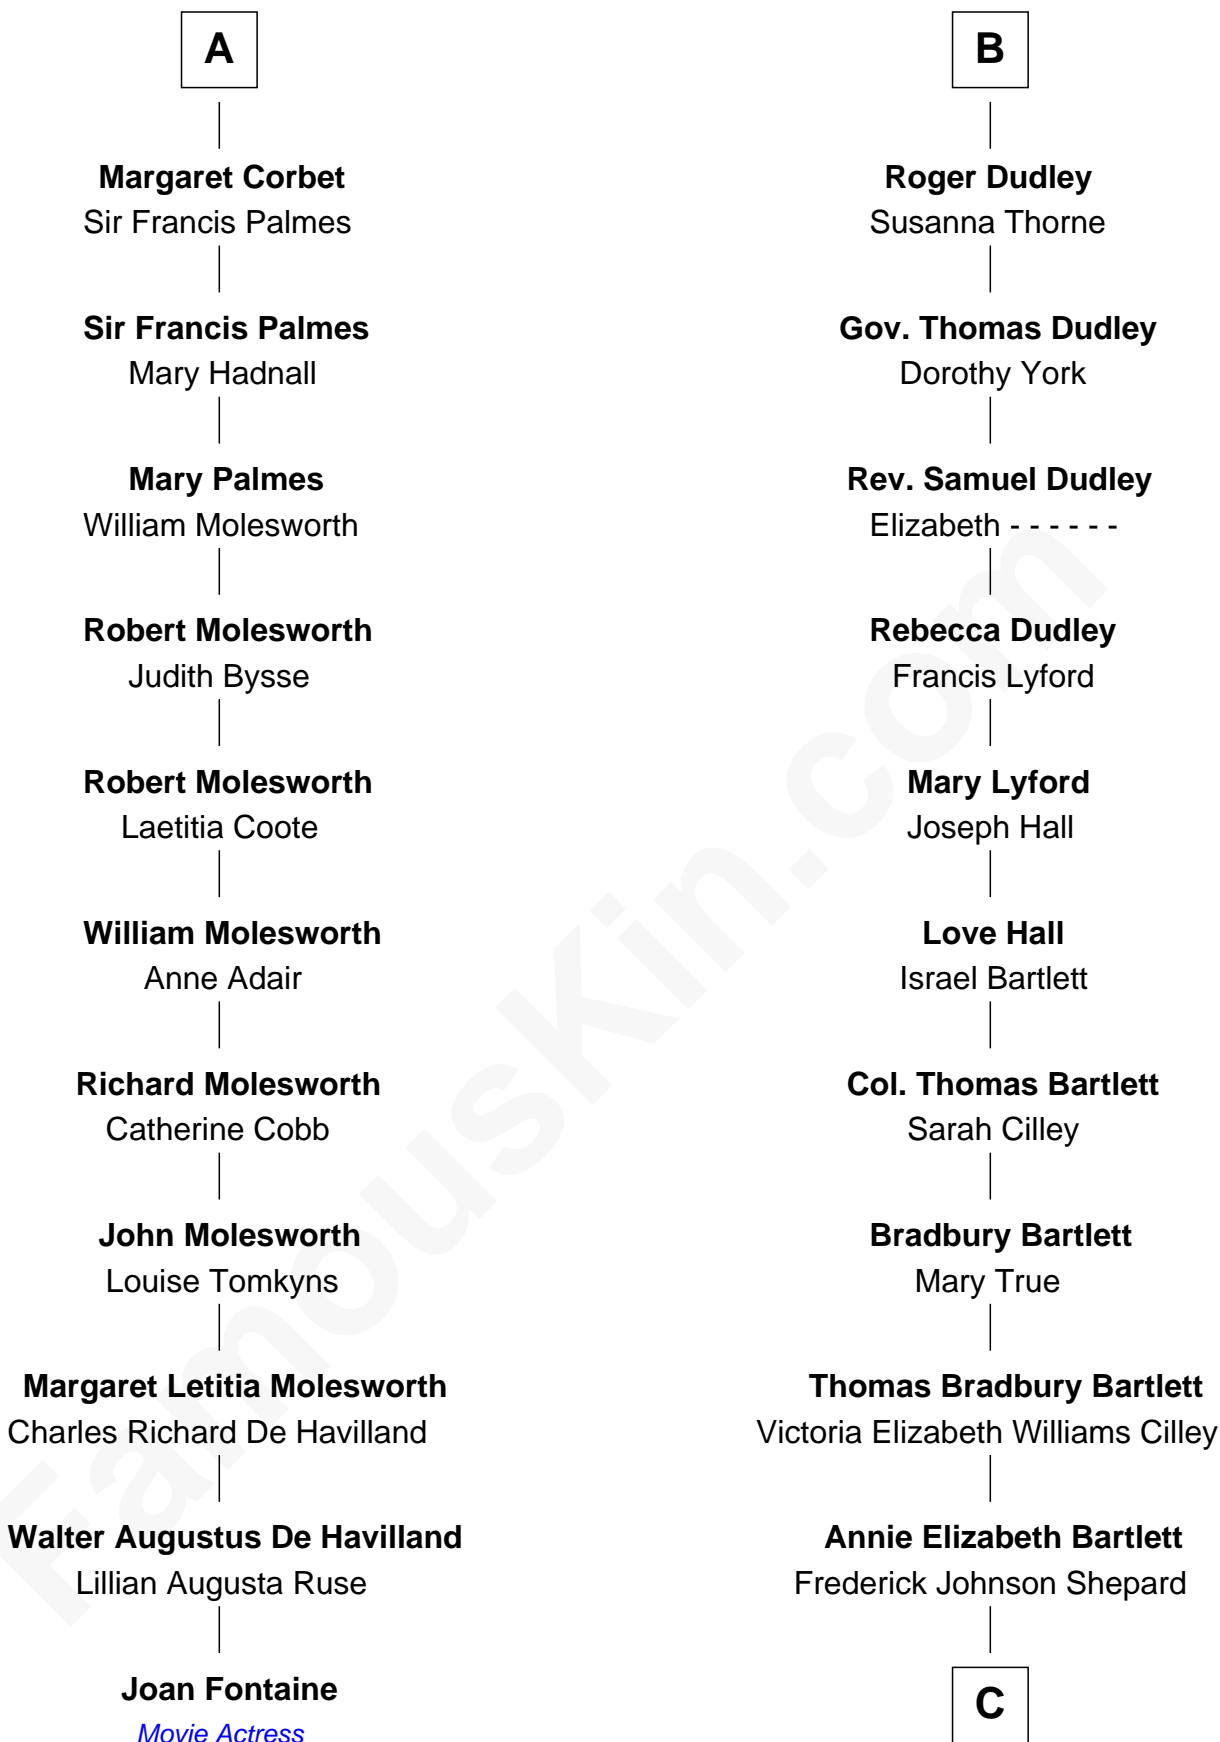

# FamousKin.com Relationship Chart of

**Joan Fontaine**

*Movie Actress*

17th cousin 1 time removed of

**Alan Shepard**

*Mercury and Apollo Astronaut*

**Richard Fitzalan**  
Eleanor Plantagenet

**C**

Alan Bartlett Shepard  
Pauline Renza Emerson

Alan Shepard  
*Mercury and Apollo Astronaut*

FamousKin.com