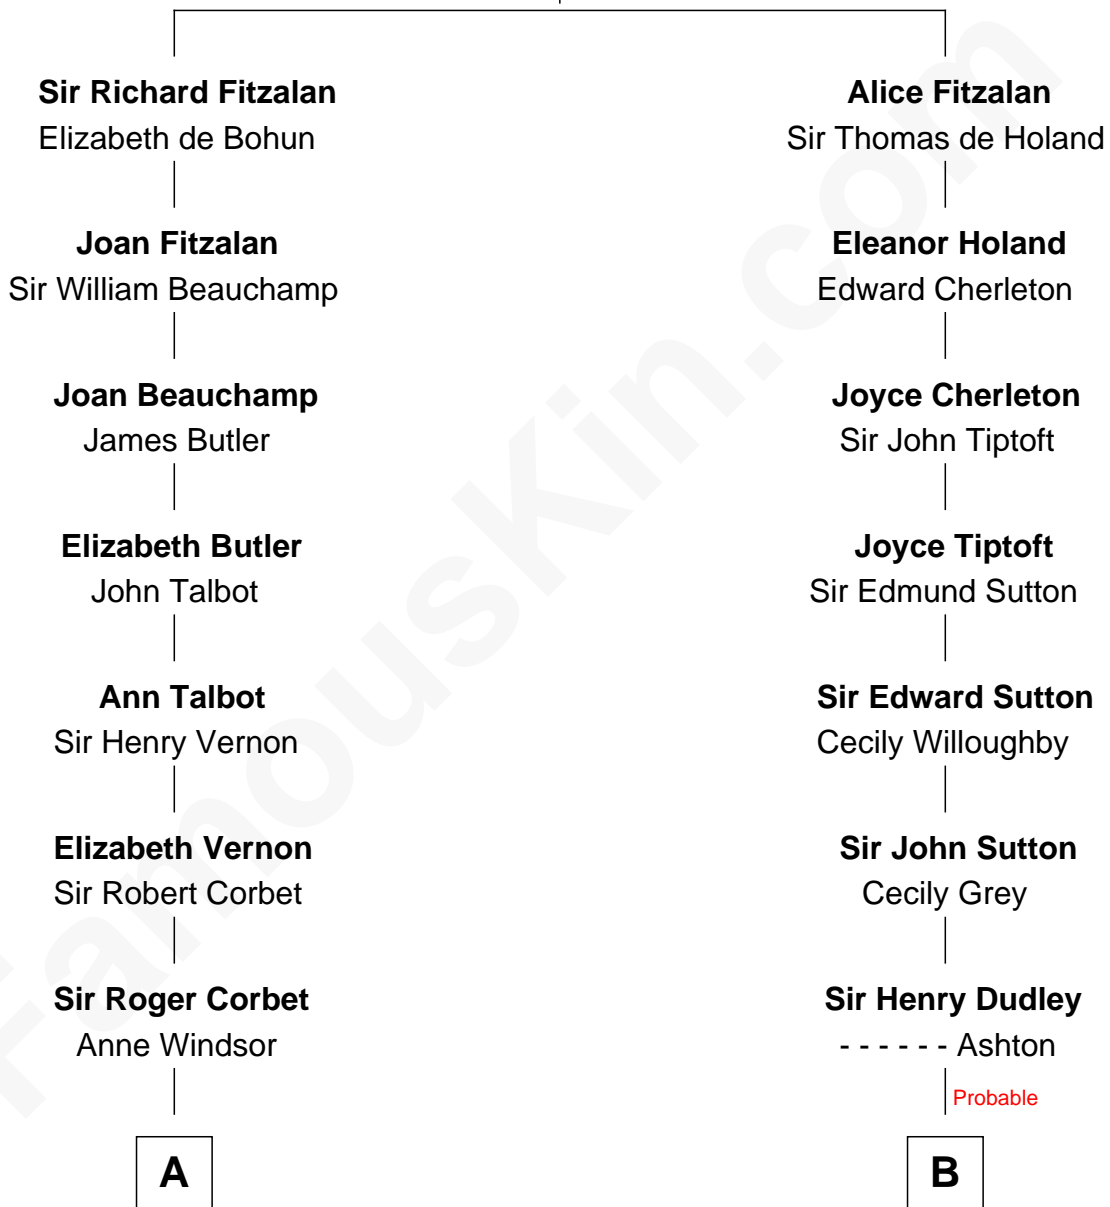

# FamousKin.com Relationship Chart of

**Joan Fontaine**

*Movie Actress*

17th cousin 1 time removed of

**Alan Shepard**

*Mercury and Apollo Astronaut*

**Richard Fitzalan**  
Eleanor Plantagenet

**C**

Alan Bartlett Shepard  
Pauline Renza Emerson

Alan Shepard  
*Mercury and Apollo Astronaut*

FamousKin.com