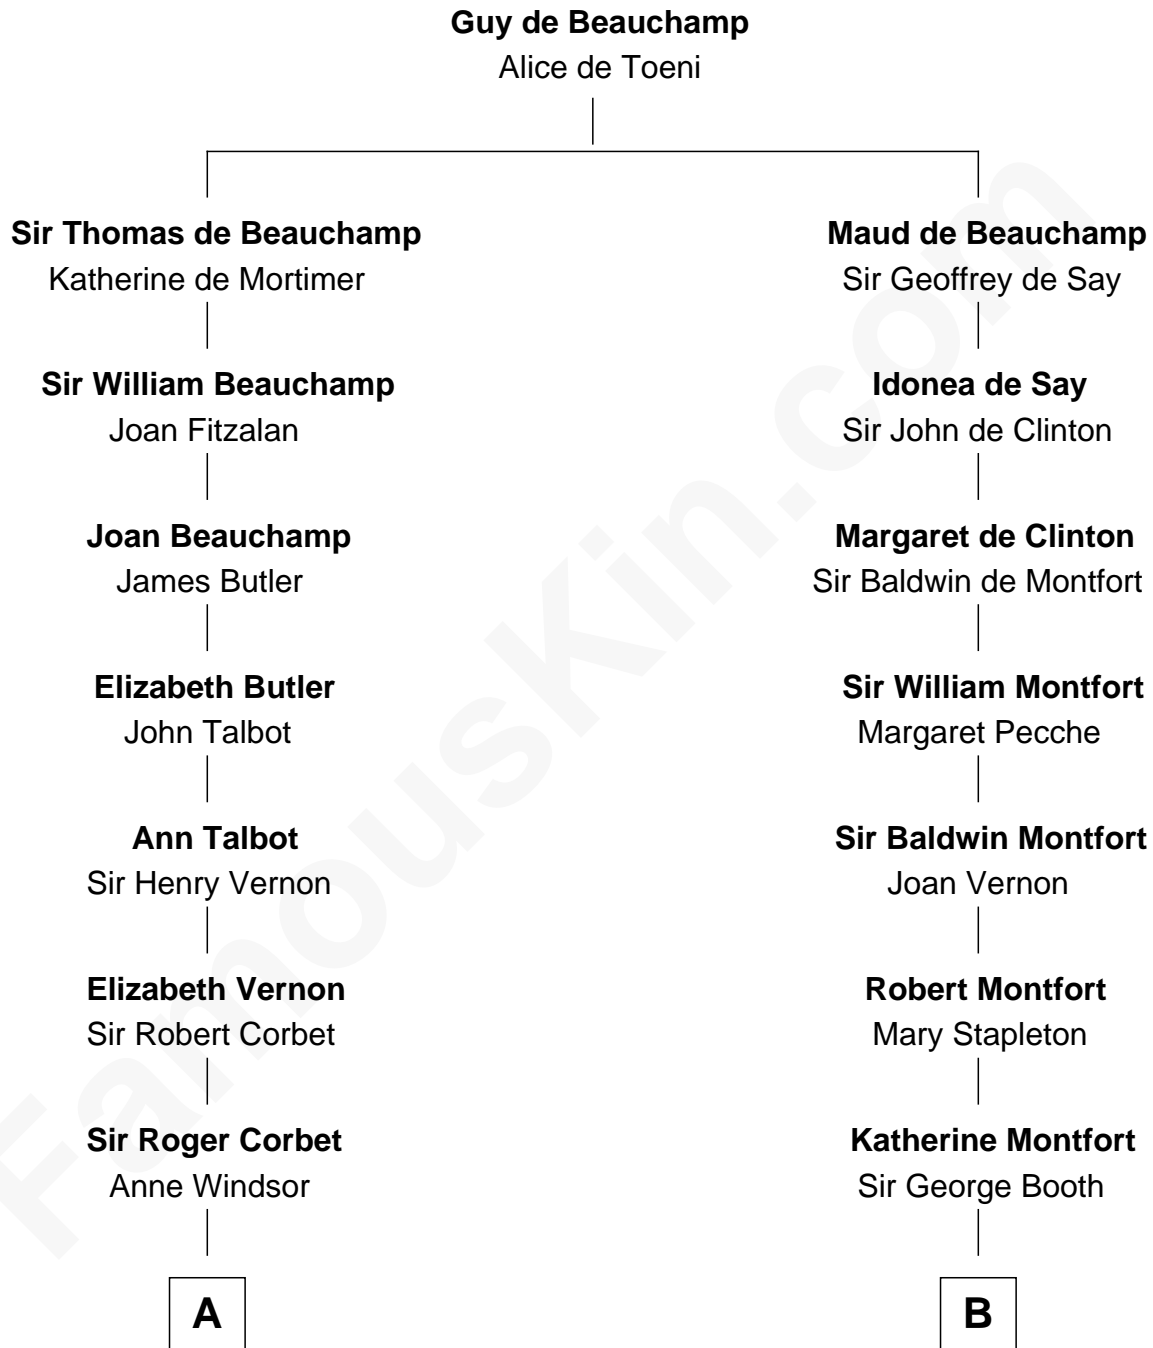

FamousKin.com Relationship Chart of

Joan Fontaine

Movie Actress

17th cousin 4 times removed of

Christian Herter

59th Governor of Massachusetts

C

|
Sarah Fiske
Erastus Miles

|
Archibald Miles
Mary Treese

|
Mary Miles
Christian Herter

|
Albert Herter
Adele McGinnis

|
Christian Herter

59th Governor of Massachusetts