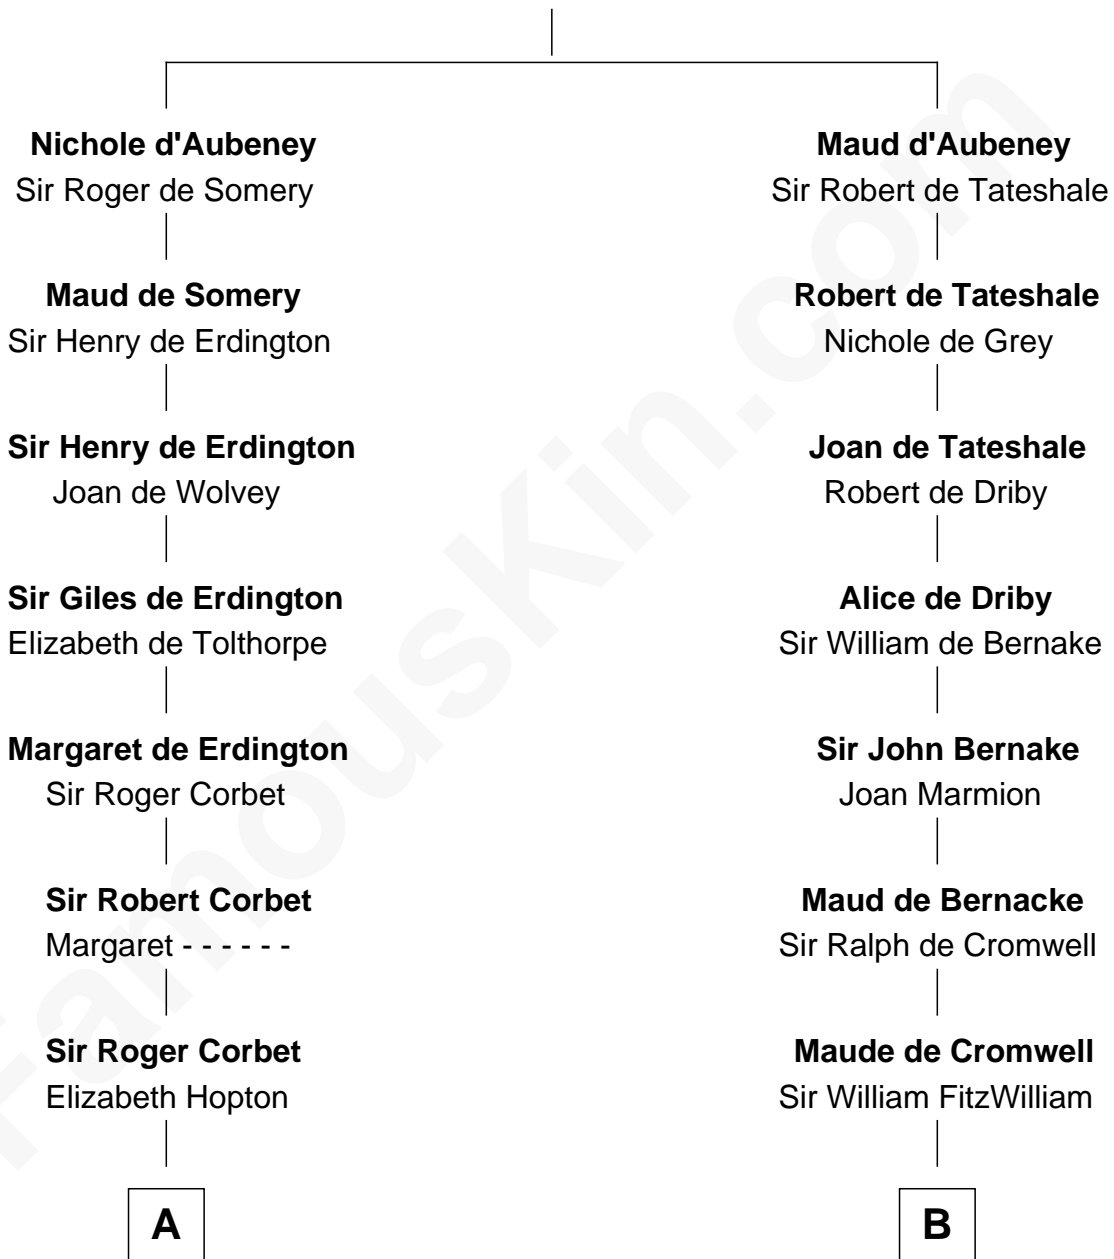

FamousKin.com Relationship Chart of

Joan Fontaine

Movie Actress

18th cousin 2 times removed of

Abigail (Smith) Adams

First Lady of President John Adams

William d'Aubenev

Mabel of Chester

FamousKin.com