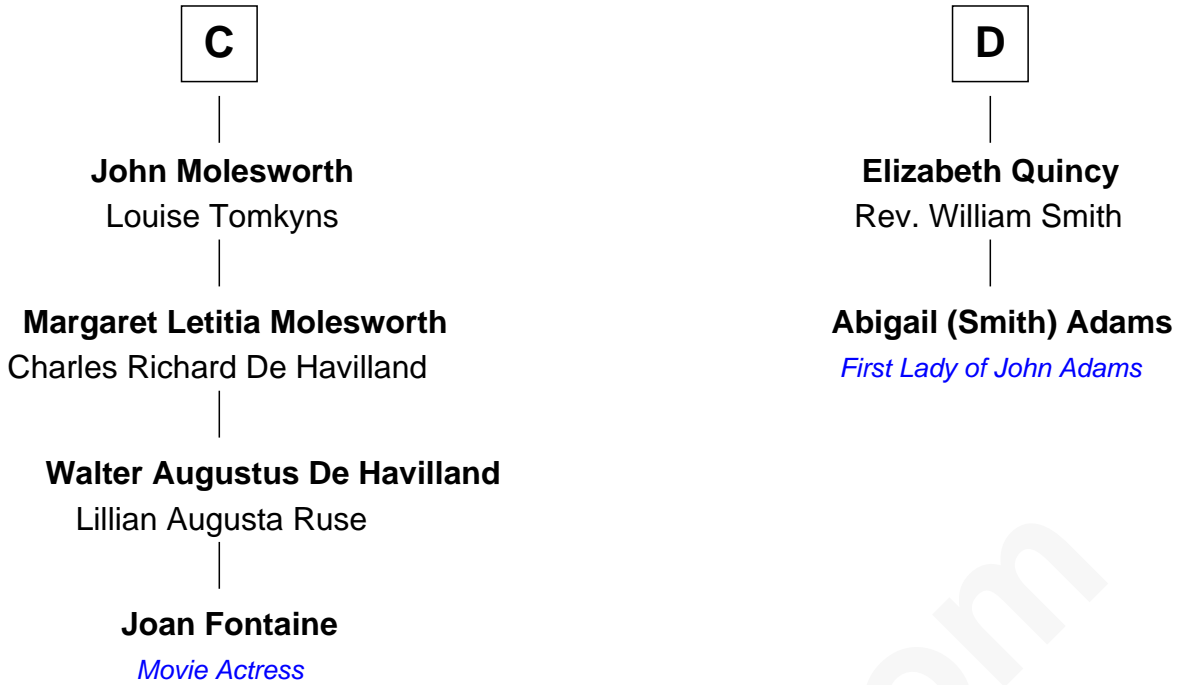

FamousKin.com Relationship Chart of

Joan Fontaine

Movie Actress

18th cousin 2 times removed of

Abigail (Smith) Adams

First Lady of President John Adams

William d'Aubenev

Mabel of Chester

FamousKin.com