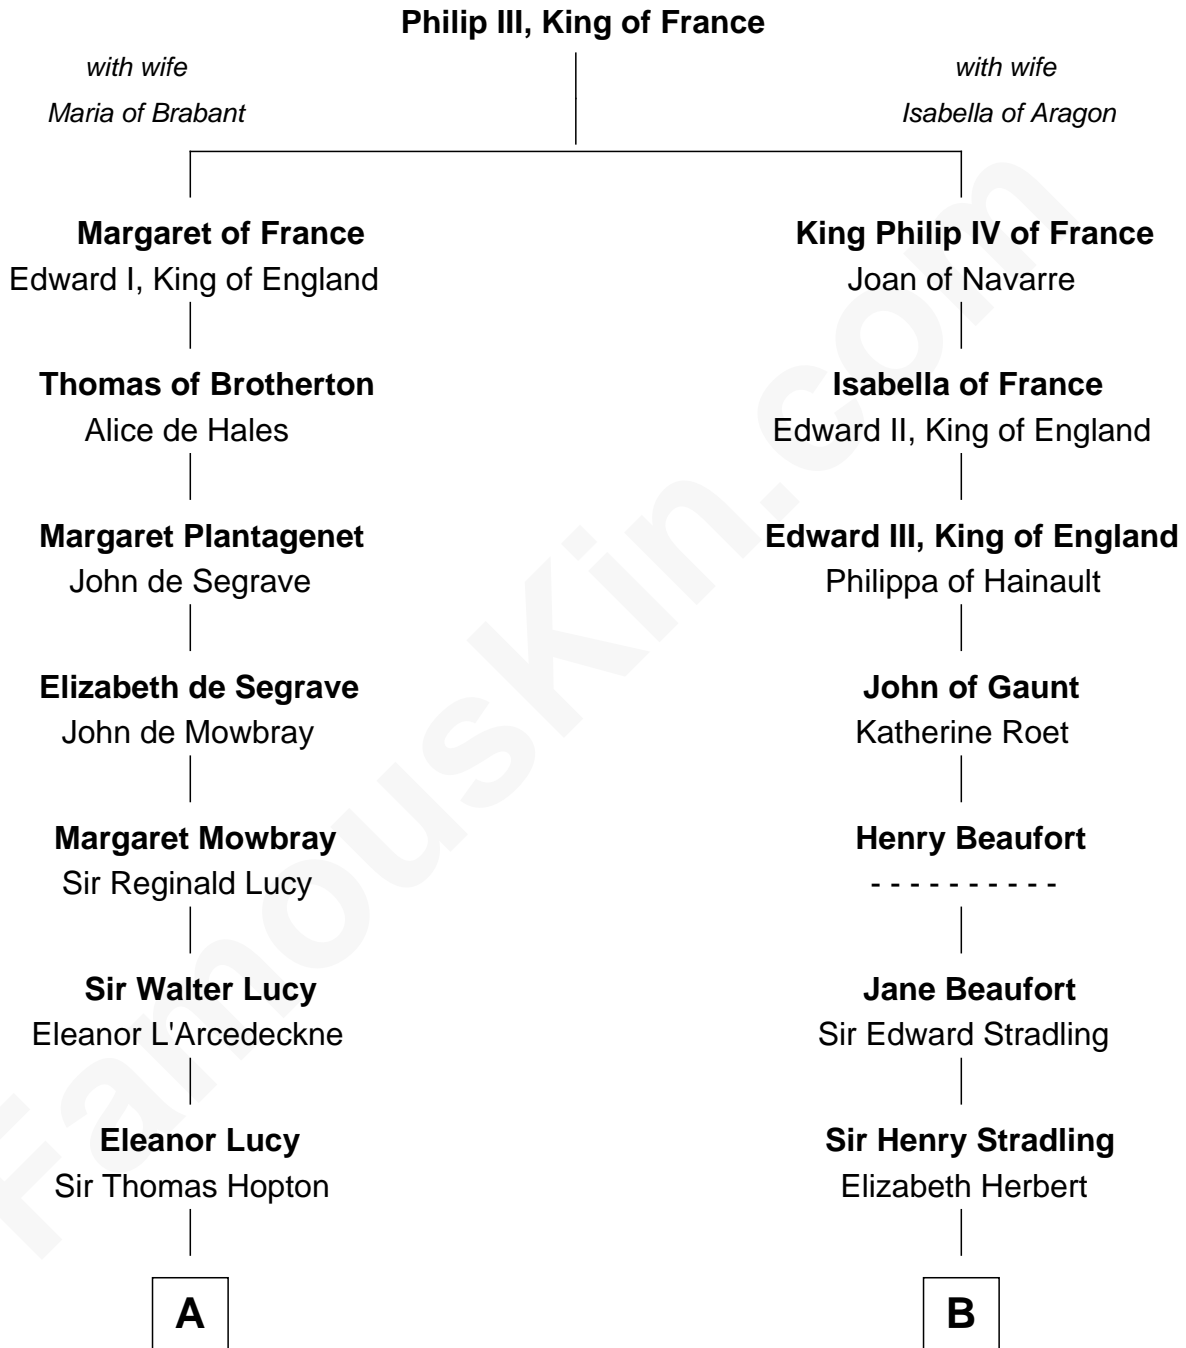

FamousKin.com
Relationship Chart of
Joan Fontaine
Movie Actress

17th cousin 4 times removed of

Abigail (Smith) Adams
First Lady of President John Adams

C

Richard Molesworth

Catherine Cobb

John Molesworth

Louise Tomkyns

Margaret Letitia Molesworth

Charles Richard De Havilland

Walter Augustus De Havilland

Lillian Augusta Ruse

Joan Fontaine

Movie Actress

FamousKin.com