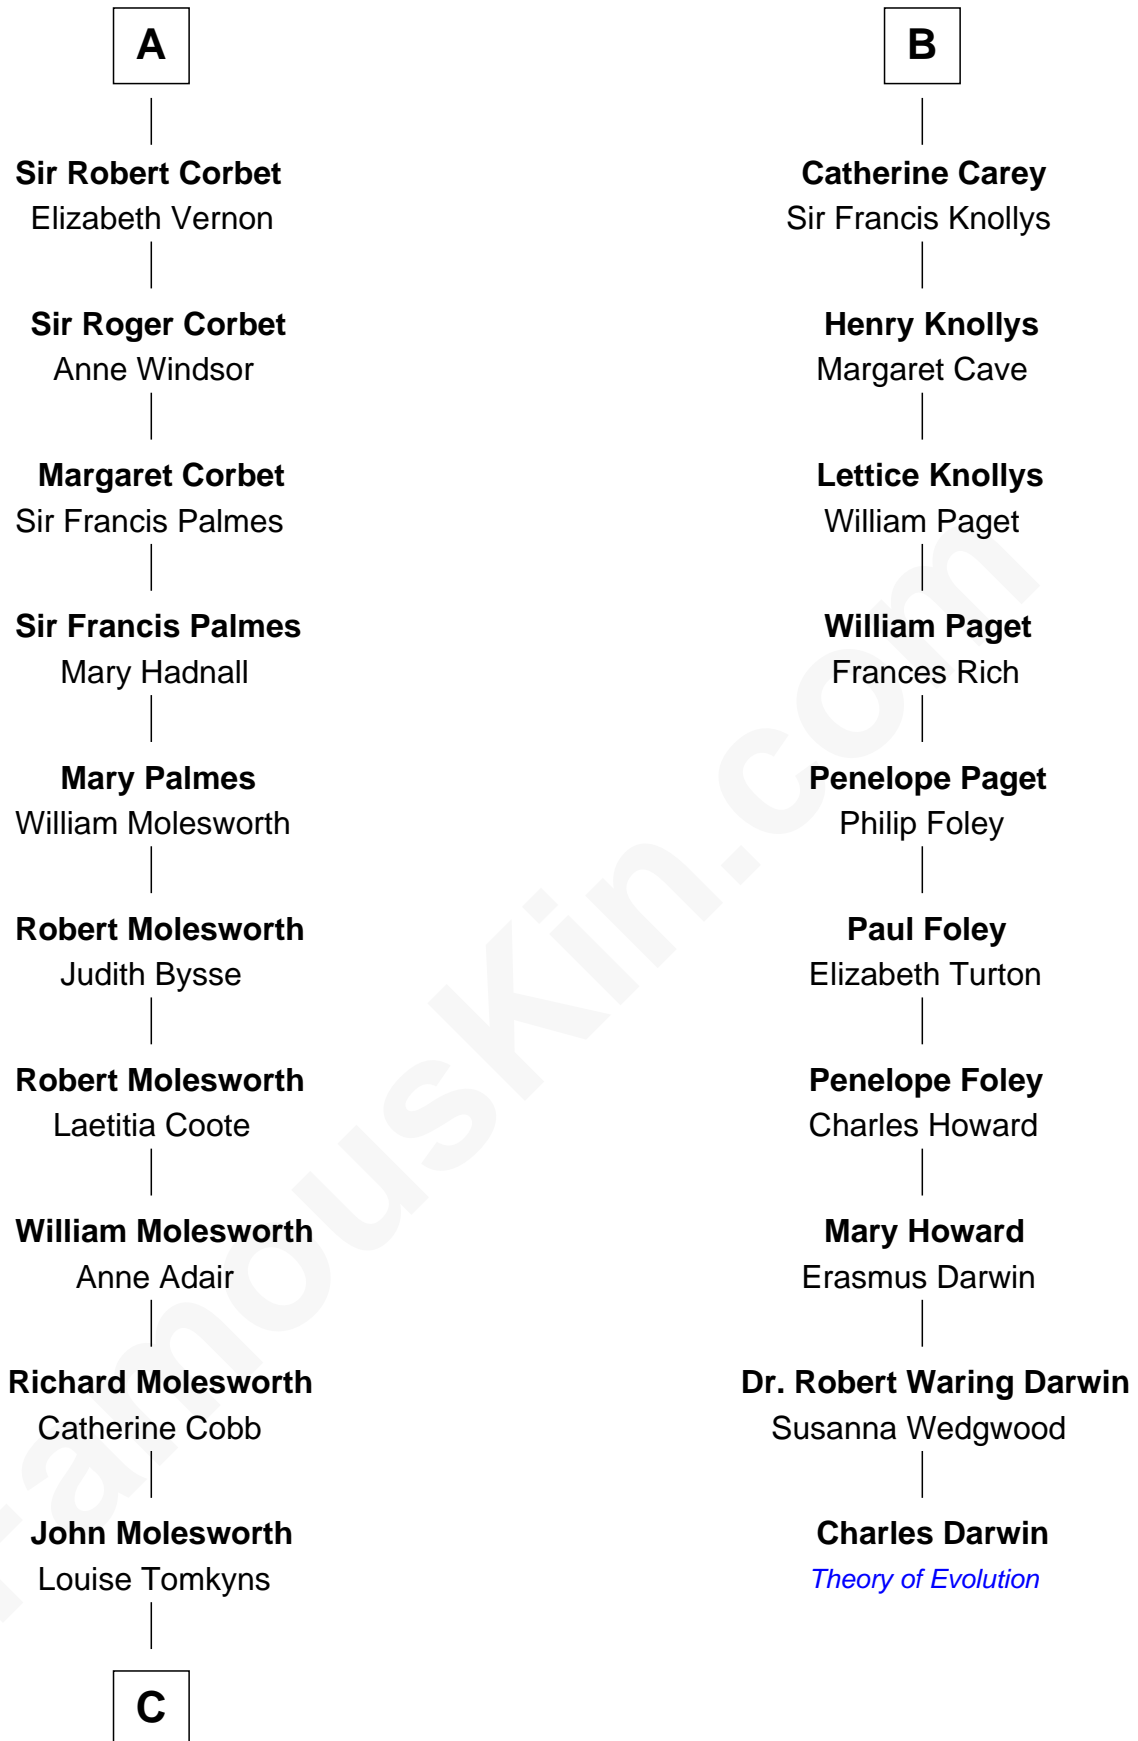

FamousKin.com Relationship Chart of

Joan Fontaine

Movie Actress

16th cousin 3 times removed of

Charles Darwin

Theory of Evolution

C

Margaret Letitia Molesworth

Charles Richard De Havilland

Walter Augustus De Havilland

Lillian Augusta Ruse

Joan Fontaine

Movie Actress

FamousKin.com