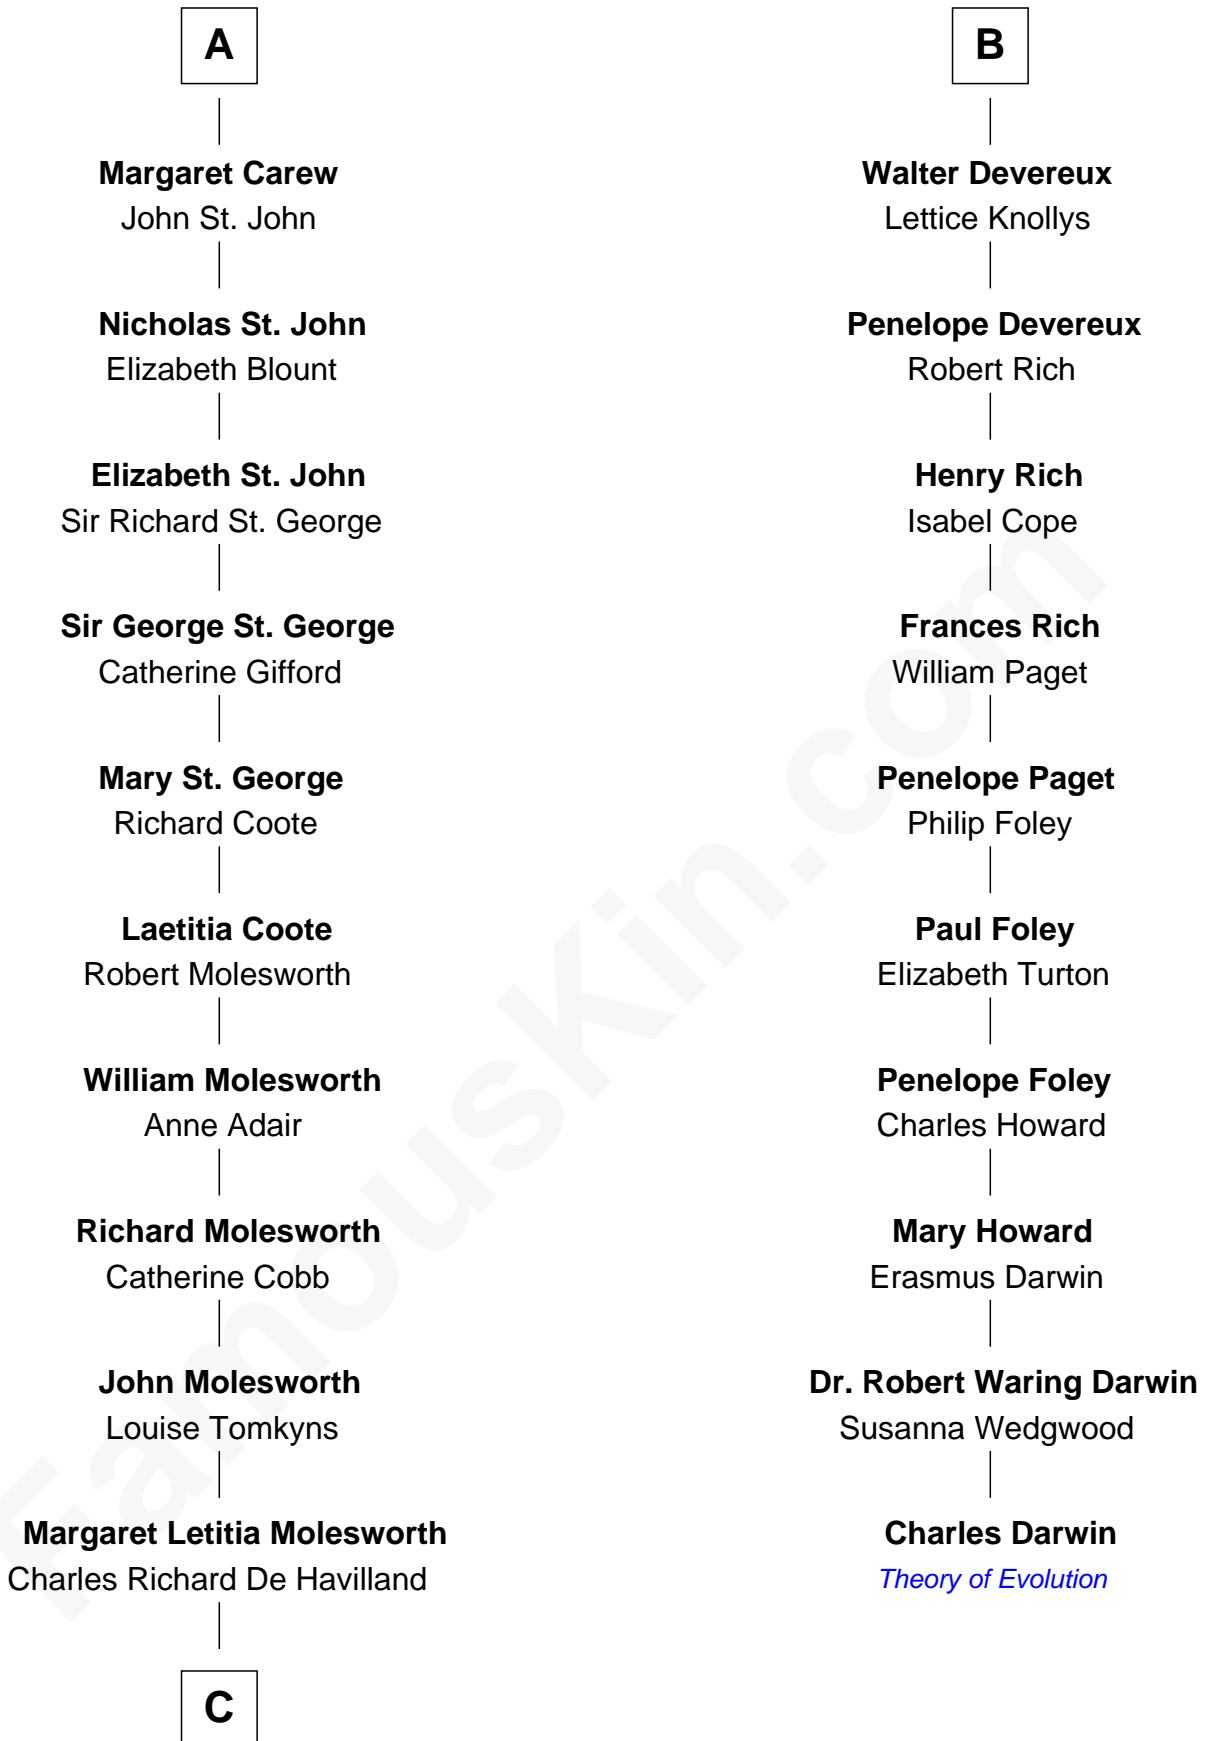

FamousKin.com Relationship Chart of

Joan Fontaine

Movie Actress

16th cousin 2 times removed of

Charles Darwin

Theory of Evolution

C

—
Walter Augustus De Havilland

Lillian Augusta Ruse

—
Joan Fontaine

Movie Actress

FamousKin.com