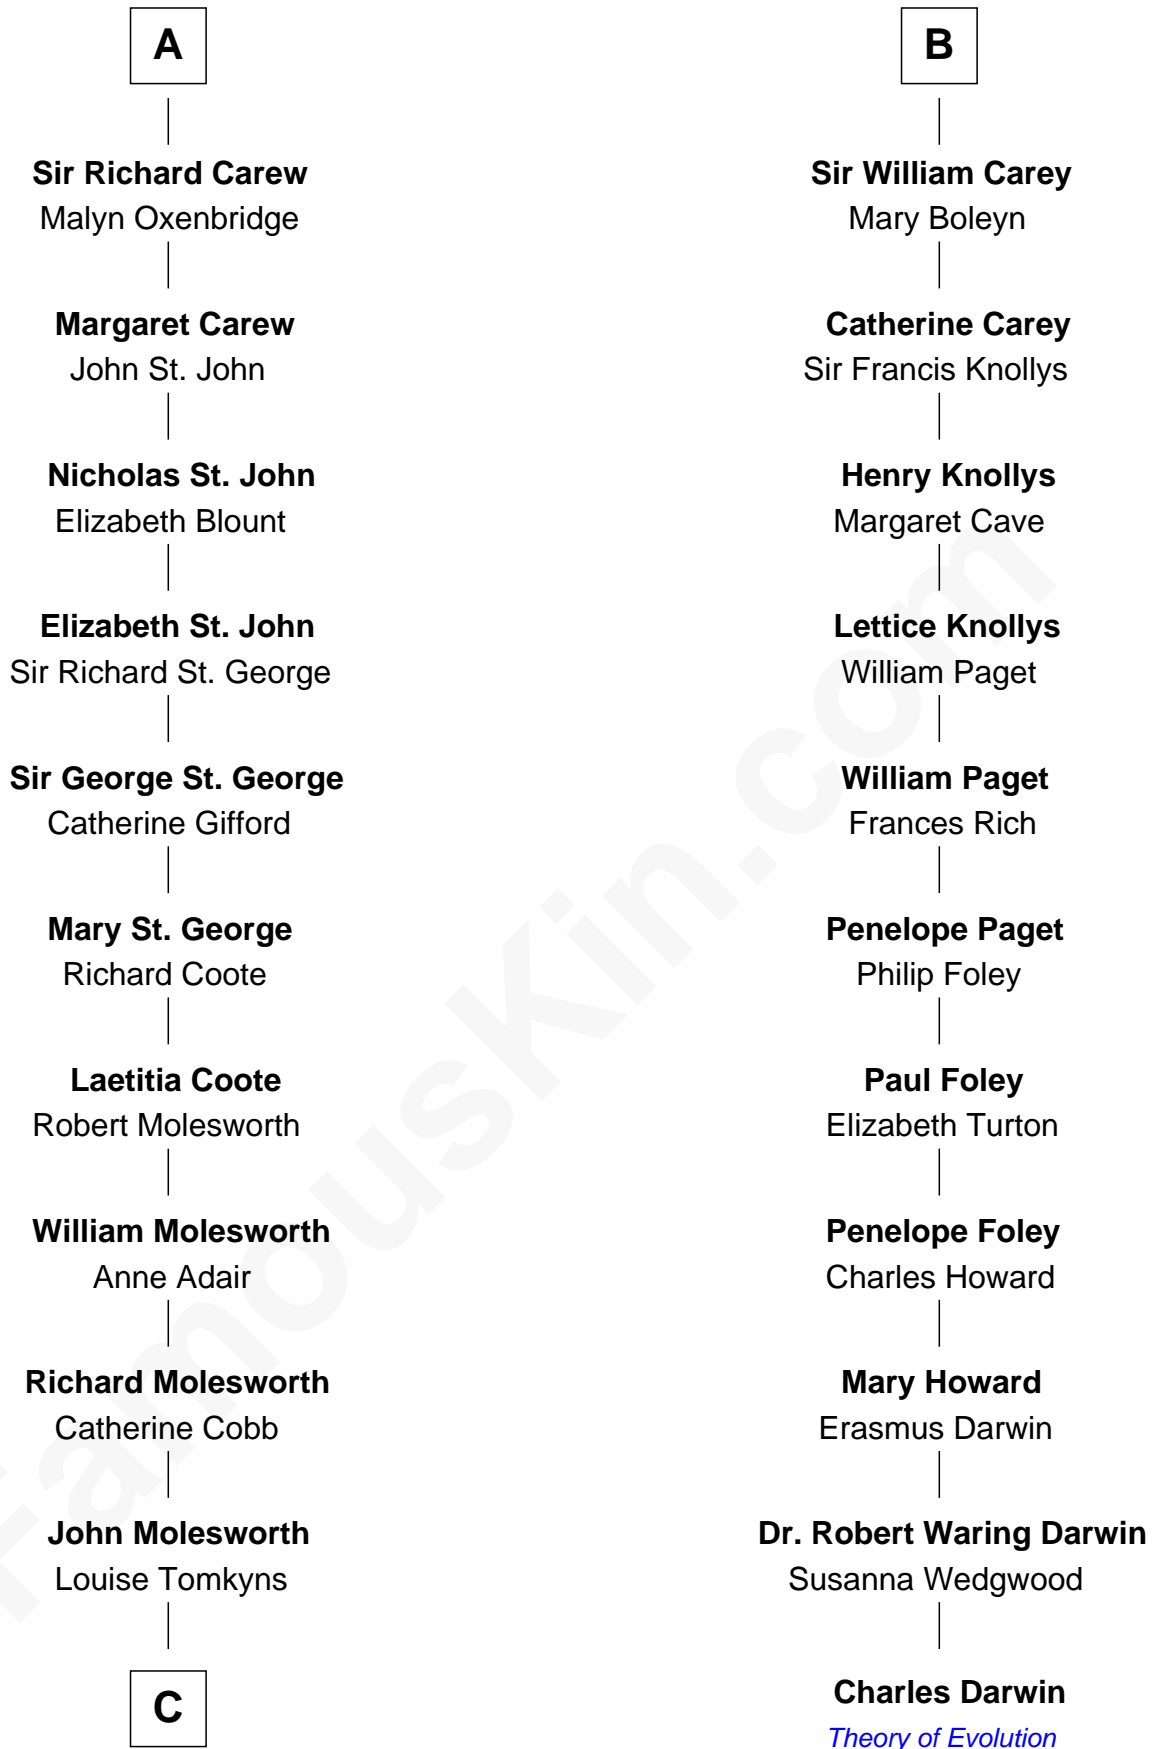

FamousKin.com Relationship Chart of

Joan Fontaine

Movie Actress

17th cousin 2 times removed of

Charles Darwin

Theory of Evolution

Sir Maurice de Berkeley

Eve la Zouche

Sir Lionel de Welles

Joan de Waterton

Eleanor de Welles

Sir Thomas Hoo

Eleanor Hoo

James Carew

A

Thomas de Berkeley

Margaret de Mortimer

Maurice de Berkeley

Elizabeth le Despencer

Thomas de Berkeley

Margaret de Lisle

Elizabeth de Berkeley

Richard de Beauchamp

Eleanor Beauchamp

Edmund Beaufort

Eleanor Beaufort

Sir Robert Spencer

Margaret Spencer

Sir Thomas Carey

B

C

—
Margaret Letitia Molesworth