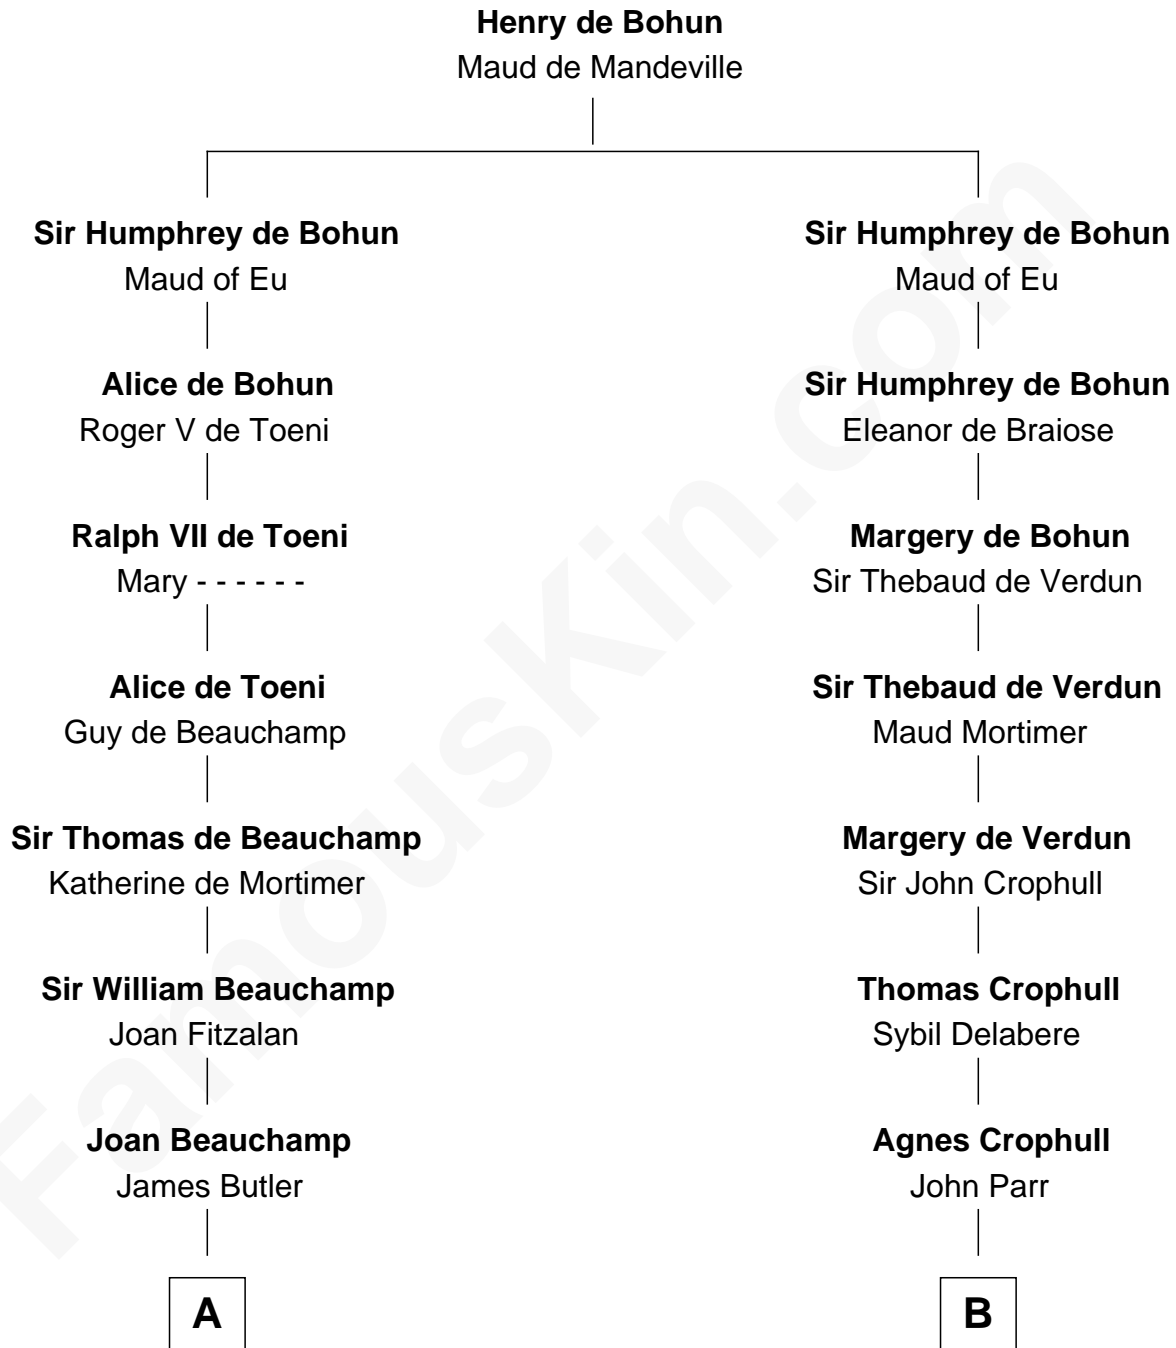

# FamousKin.com Relationship Chart of

**Joan Fontaine**

*Movie Actress*

10th cousin 11 times removed of

**Catherine Parr**

*6th Wife of King Henry VIII*

**C**

Richard Molesworth

Catherine Cobb

John Molesworth

Louise Tomkyns

Margaret Letitia Molesworth

Charles Richard De Havilland

Walter Augustus De Havilland

Lillian Augusta Ruse

Joan Fontaine