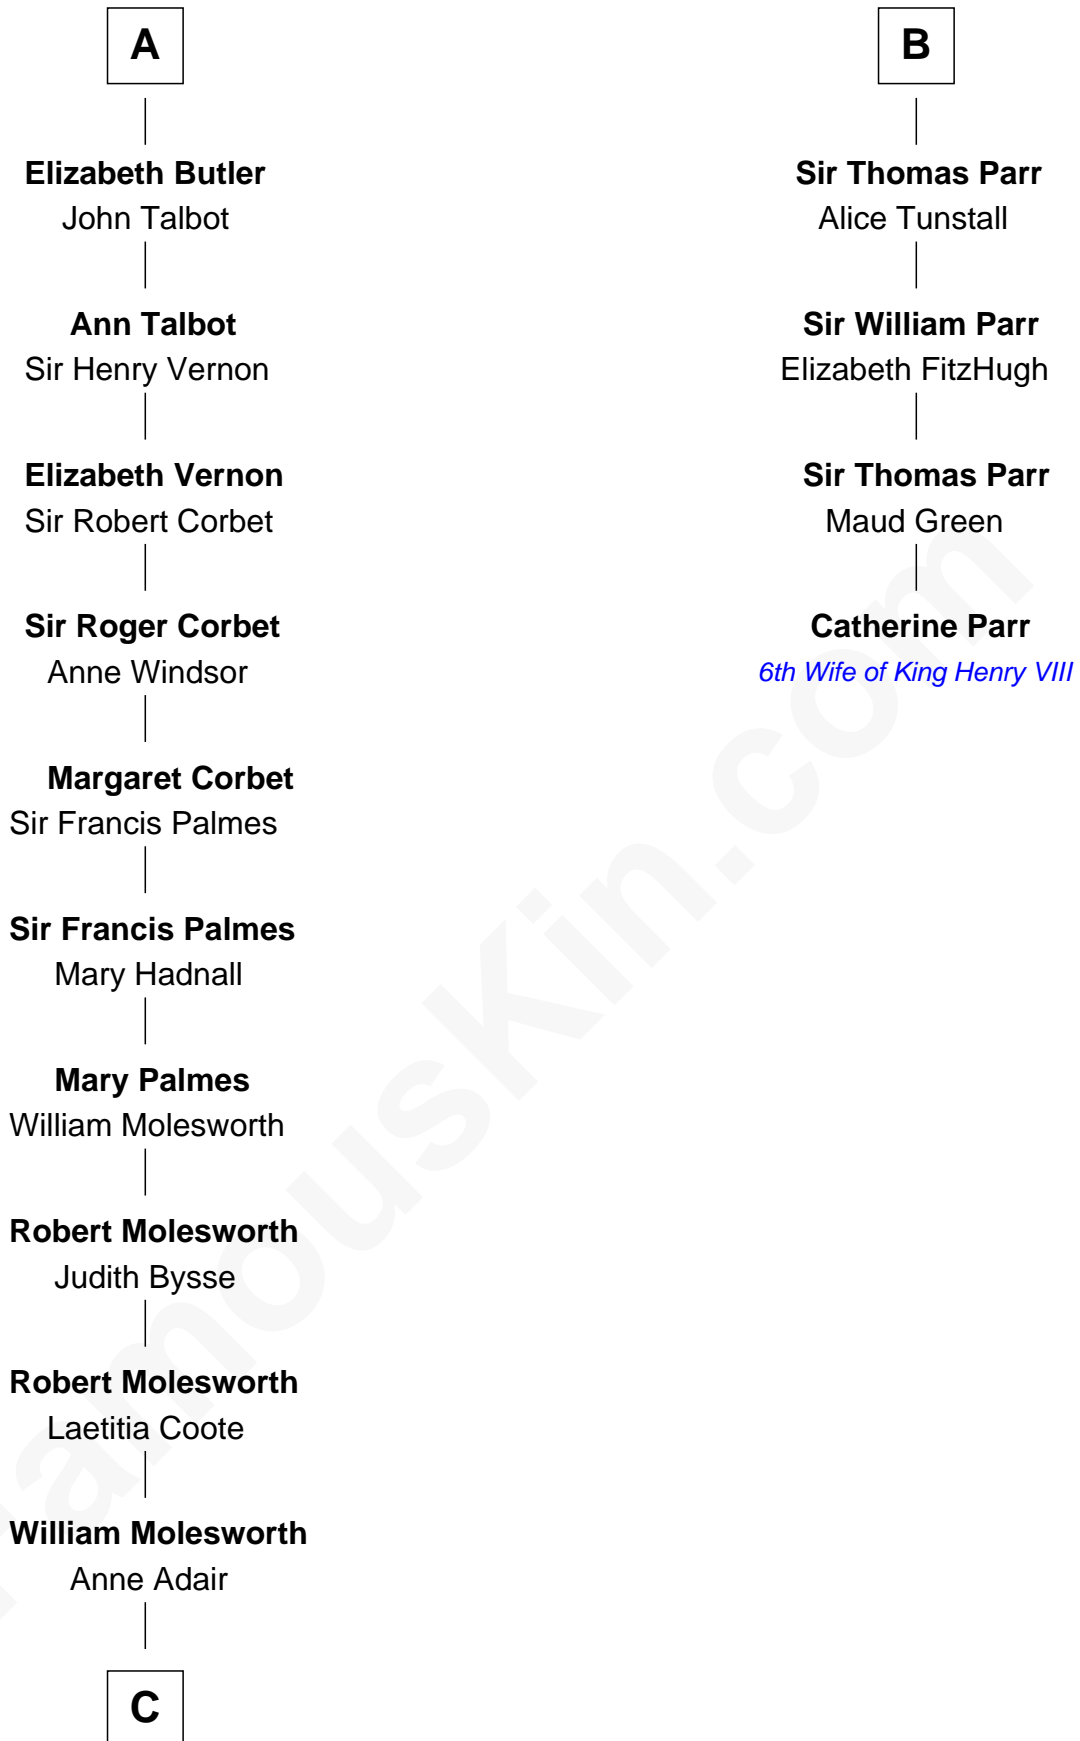

# FamousKin.com Relationship Chart of

**Joan Fontaine**

*Movie Actress*

10th cousin 11 times removed of

**Catherine Parr**

*6th Wife of King Henry VIII*

**C**

Richard Molesworth

Catherine Cobb

John Molesworth

Louise Tomkyns

Margaret Letitia Molesworth

Charles Richard De Havilland

Walter Augustus De Havilland

Lillian Augusta Ruse

Joan Fontaine