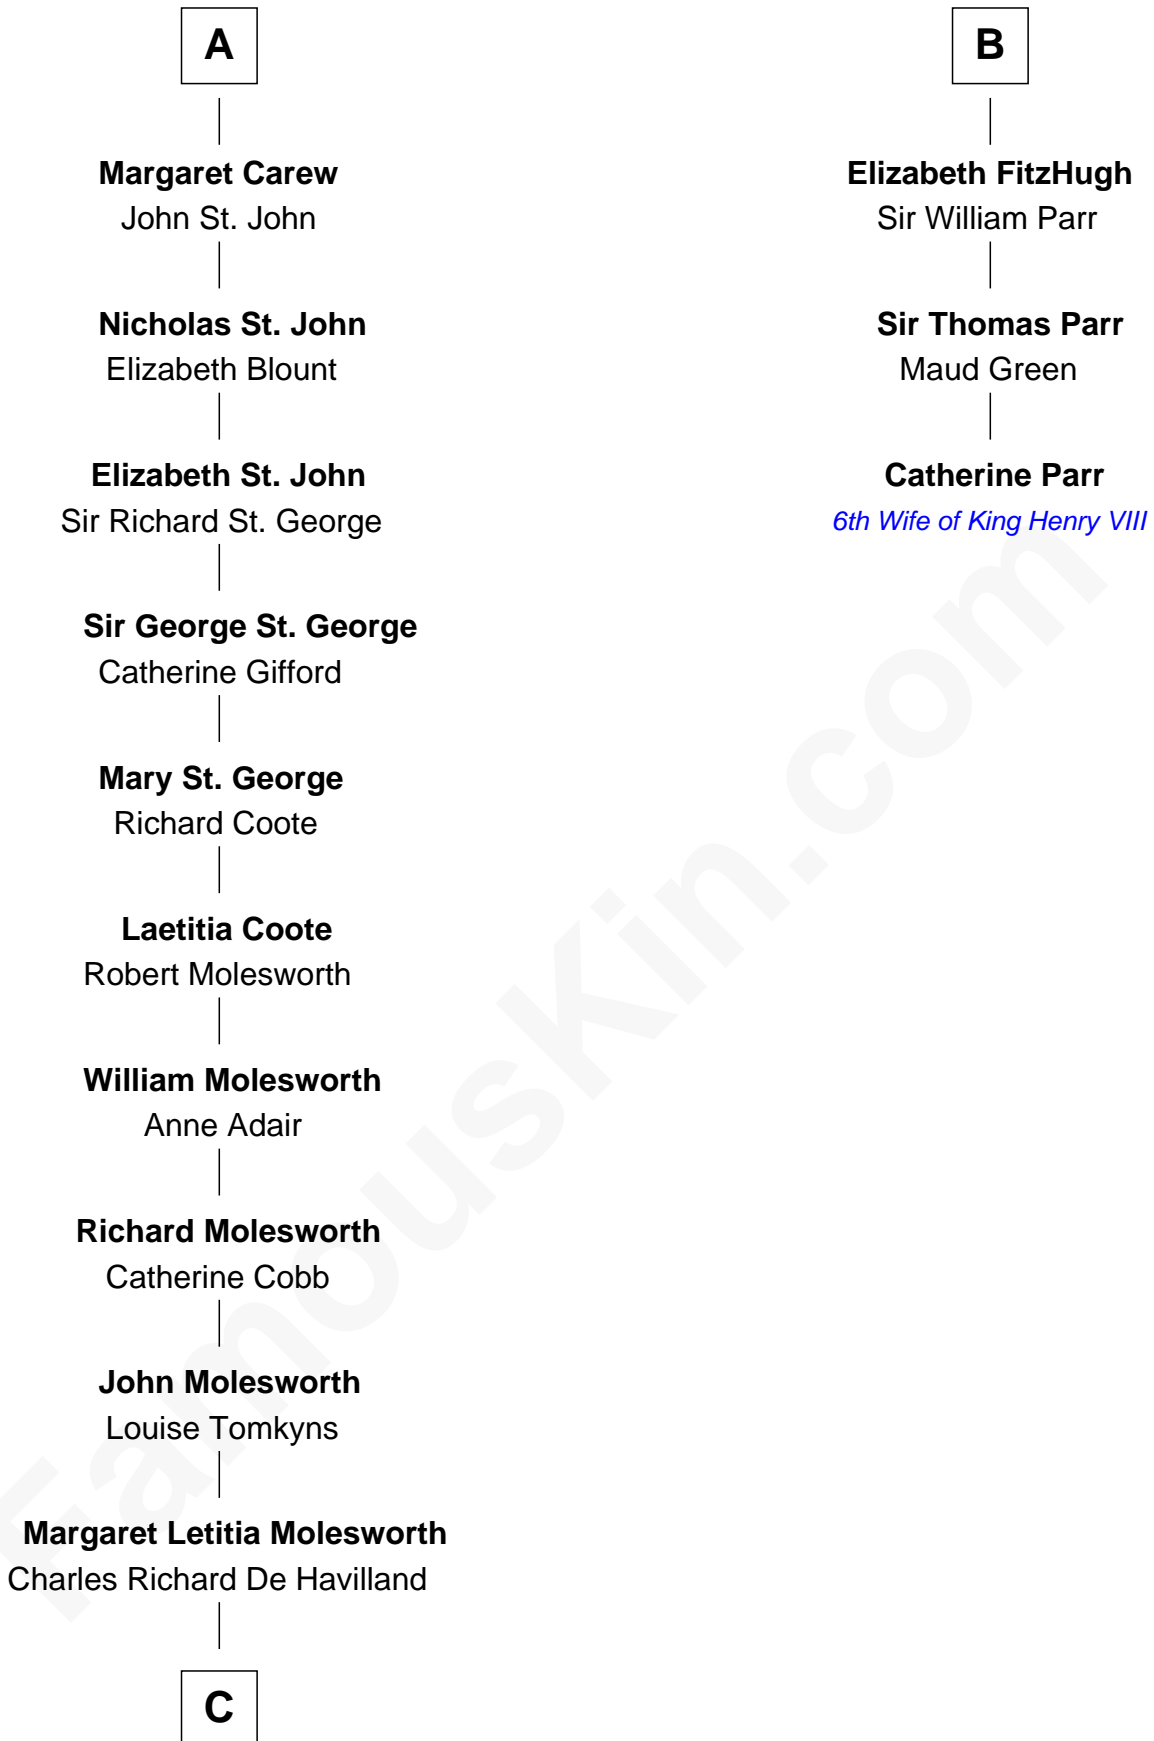

FamousKin.com Relationship Chart of

Joan Fontaine

Movie Actress

9th cousin 9 times removed of

Catherine Parr

6th Wife of King Henry VIII

John IV le Strange

Joan de Somery

C

—
Walter Augustus De Havilland

Lillian Augusta Ruse

—
Joan Fontaine

Movie Actress

FamousKin.com