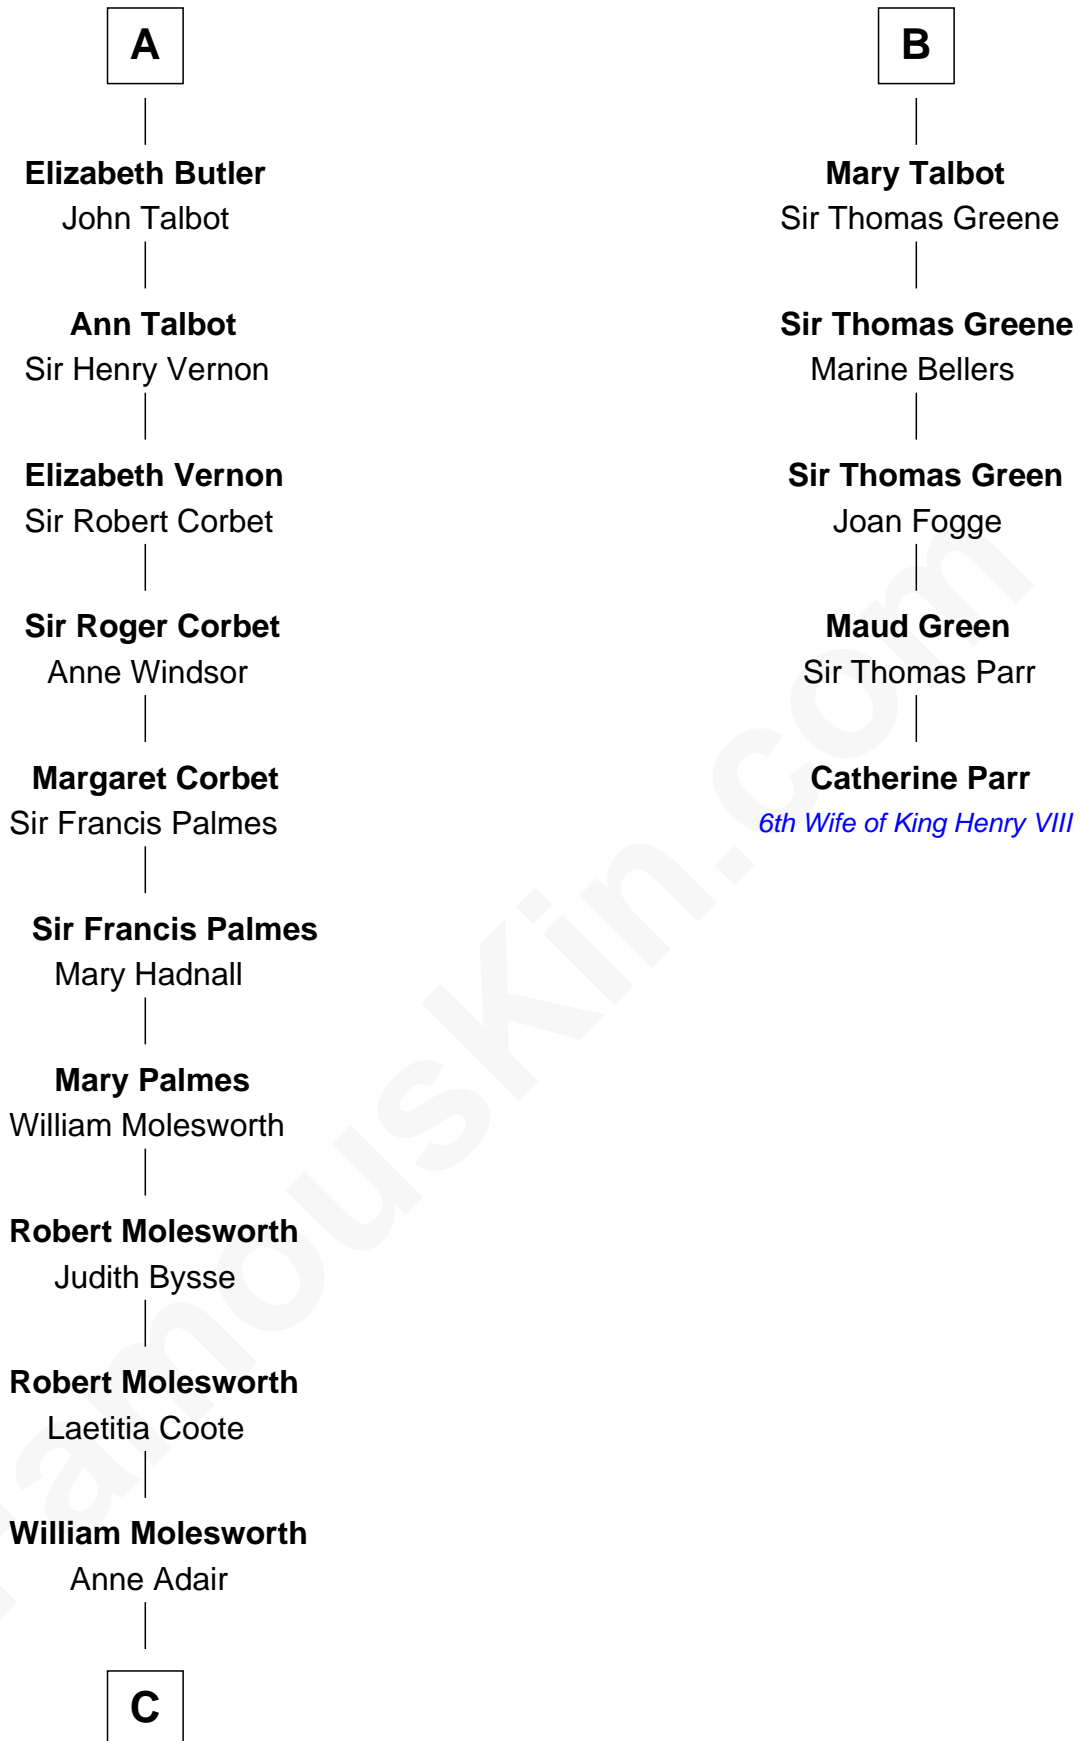

# FamousKin.com Relationship Chart of

**Joan Fontaine**

*Movie Actress*

11th cousin 10 times removed of

**Catherine Parr**

*6th Wife of King Henry VIII*

**Roger de Clare**  
Maud de St. Hilary

**C**

Richard Molesworth

Catherine Cobb

John Molesworth

Louise Tomkyns

Margaret Letitia Molesworth

Charles Richard De Havilland

Walter Augustus De Havilland

Lillian Augusta Ruse

Joan Fontaine

*Movie Actress*