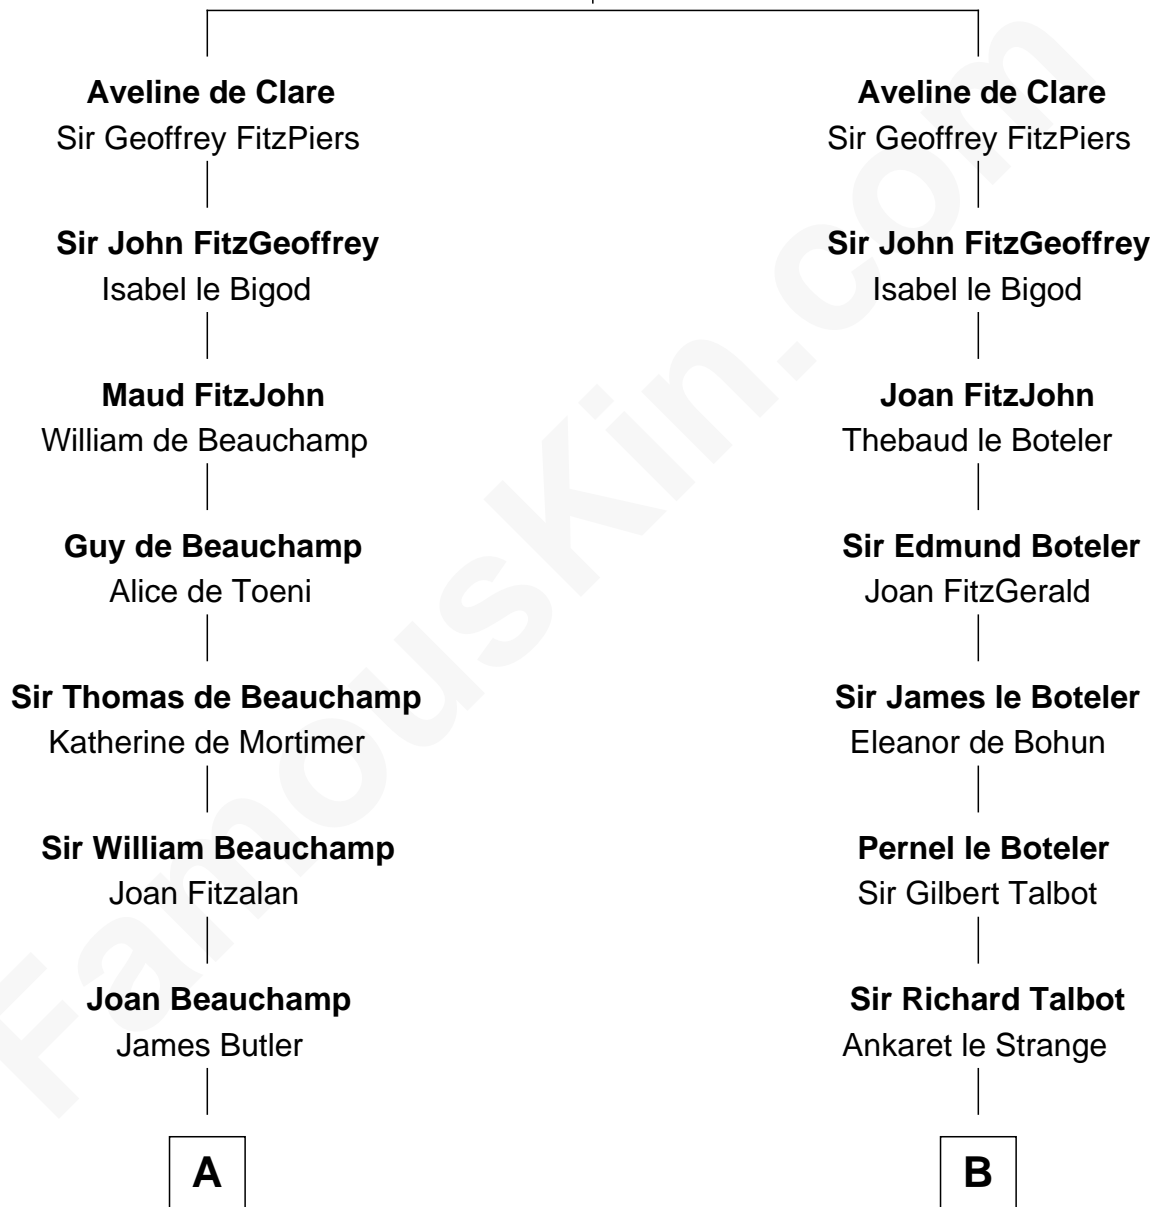

# FamousKin.com Relationship Chart of

**Joan Fontaine**

*Movie Actress*

11th cousin 10 times removed of

**Catherine Parr**

*6th Wife of King Henry VIII*

**Roger de Clare**  
Maud de St. Hilary

**C**

Richard Molesworth

Catherine Cobb

John Molesworth

Louise Tomkyns

Margaret Letitia Molesworth

Charles Richard De Havilland

Walter Augustus De Havilland

Lillian Augusta Ruse