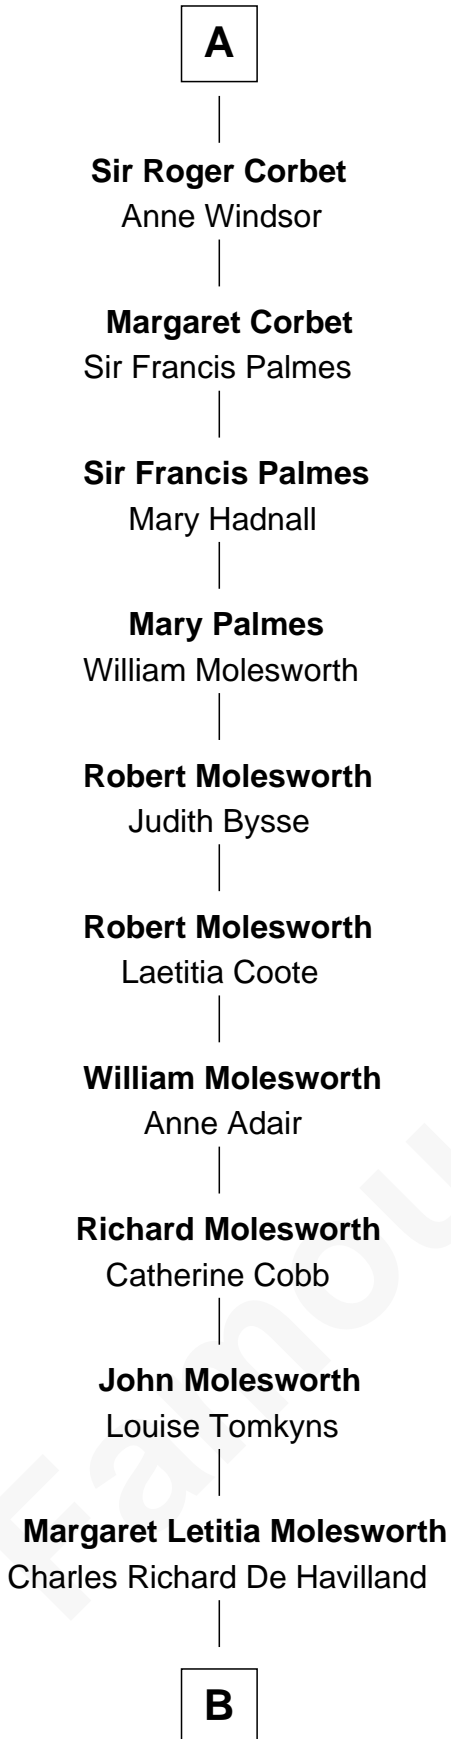

FamousKin.com Relationship Chart of

Joan Fontaine

Movie Actress

6th cousin 12 times removed of

Catherine Parr

6th Wife of King Henry VIII

Edmund Fitzalan

Alice de Warenne

B

—
Walter Augustus De Havilland

Lillian Augusta Ruse

—
Joan Fontaine

Movie Actress

FamousKin.com