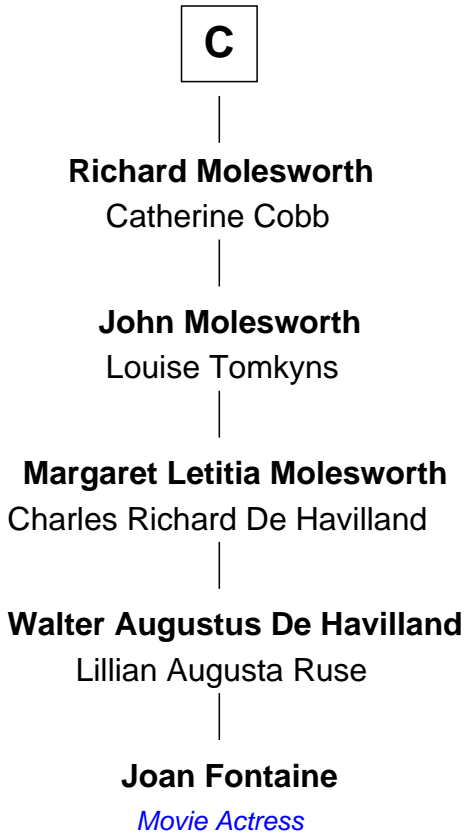

# FamousKin.com Relationship Chart of

**Joan Fontaine**

*Movie Actress*

11th cousin 10 times removed of

**Catherine Parr**

*6th Wife of King Henry VIII*

FamousKin.com