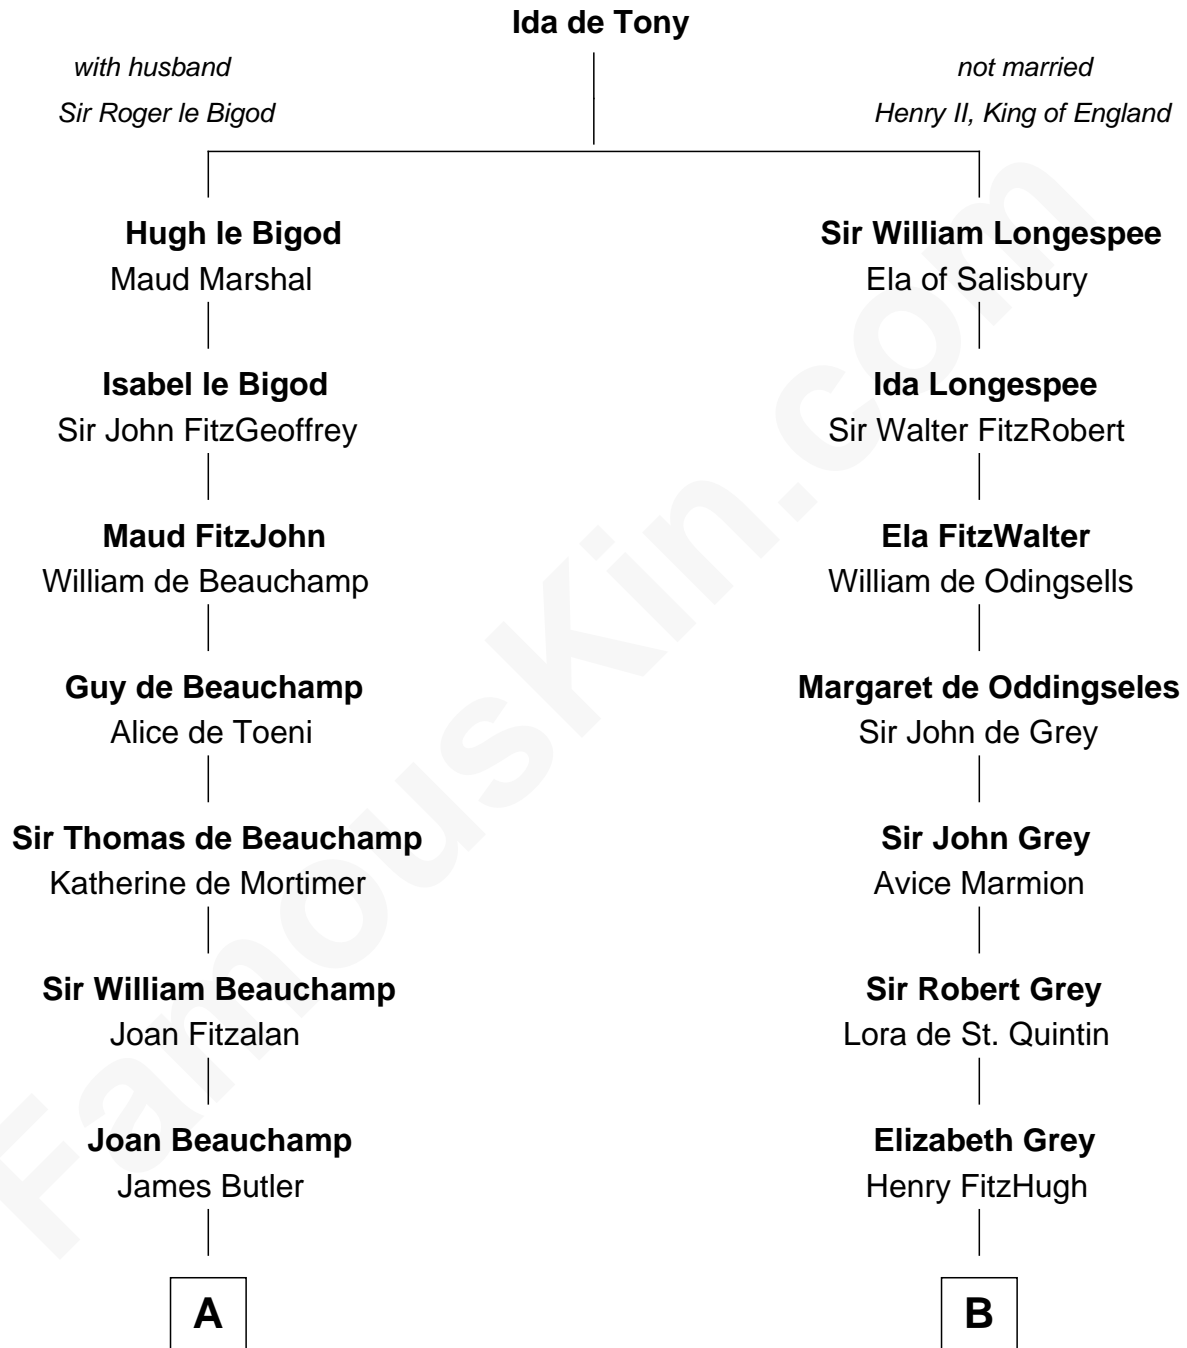

# FamousKin.com Relationship Chart of

**Joan Fontaine**

*Movie Actress*

11th cousin 10 times removed of

**Catherine Parr**

*6th Wife of King Henry VIII*

FamousKin.com