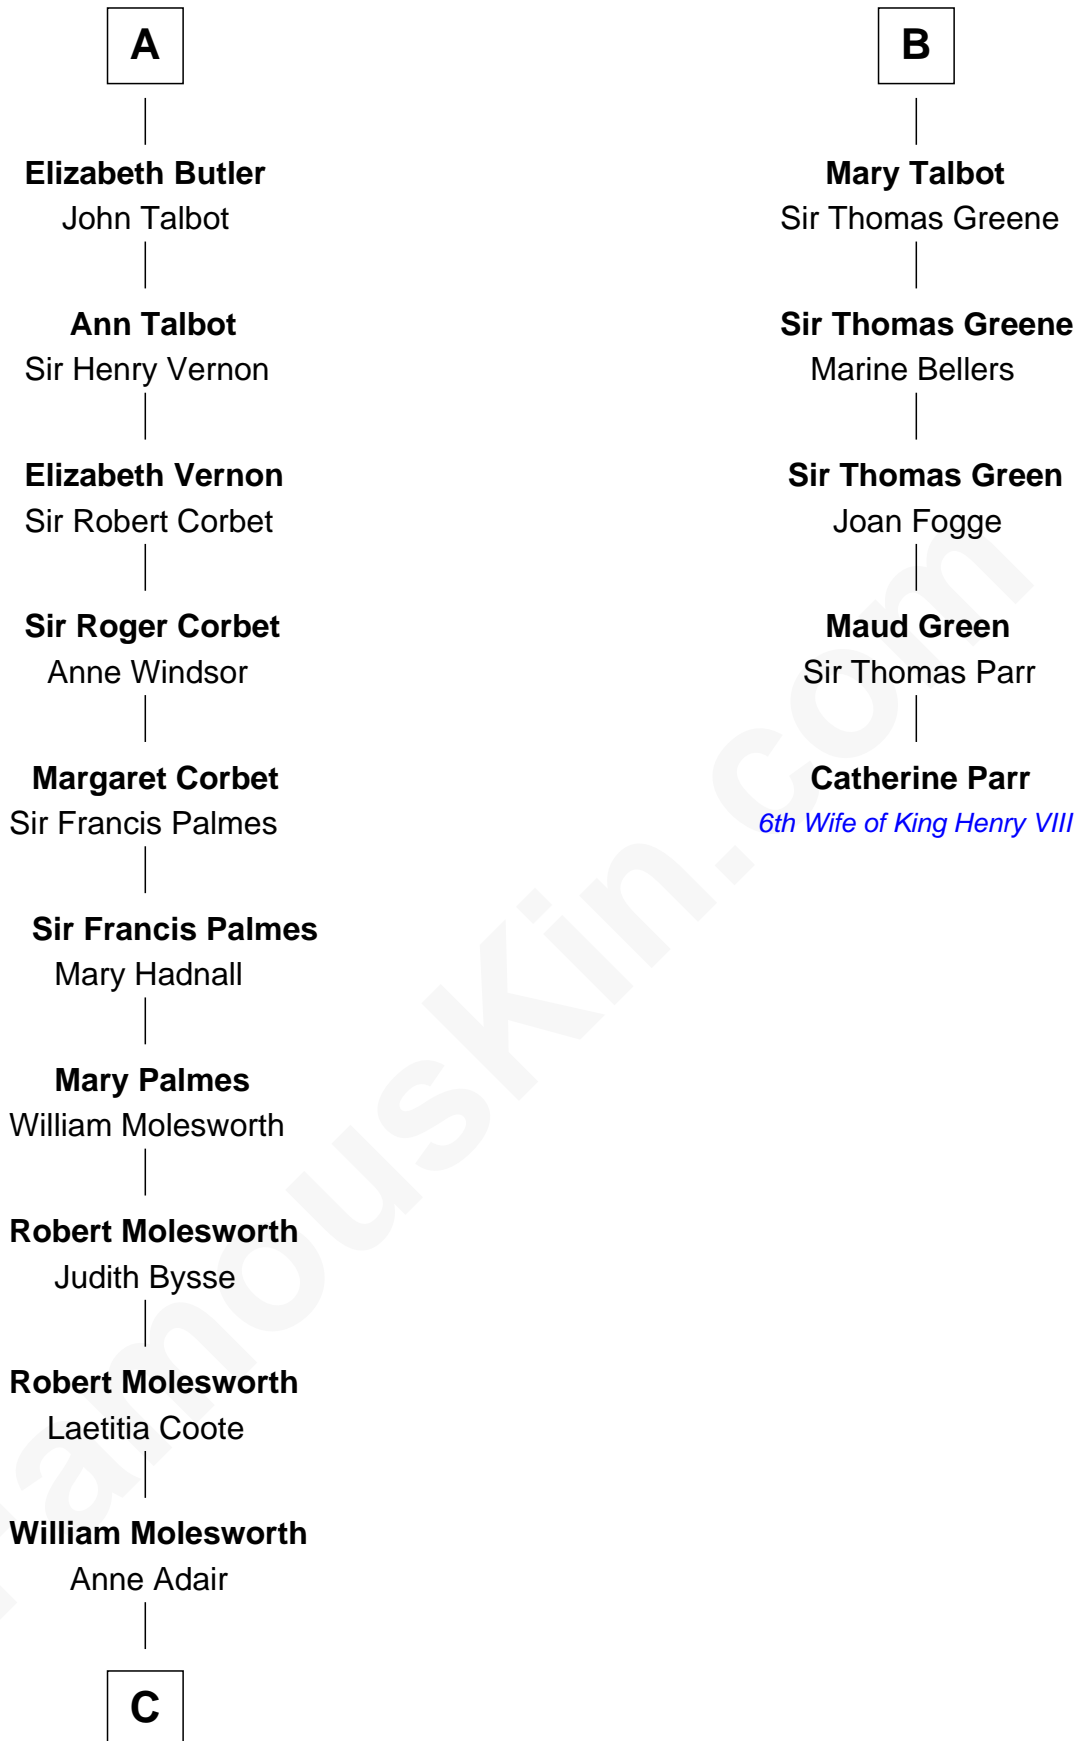

FamousKin.com Relationship Chart of

Joan Fontaine

Movie Actress

11th cousin 10 times removed of

Catherine Parr

6th Wife of King Henry VIII

Piers de Lutegareshale

Maud de Mandeville

FamousKin.com