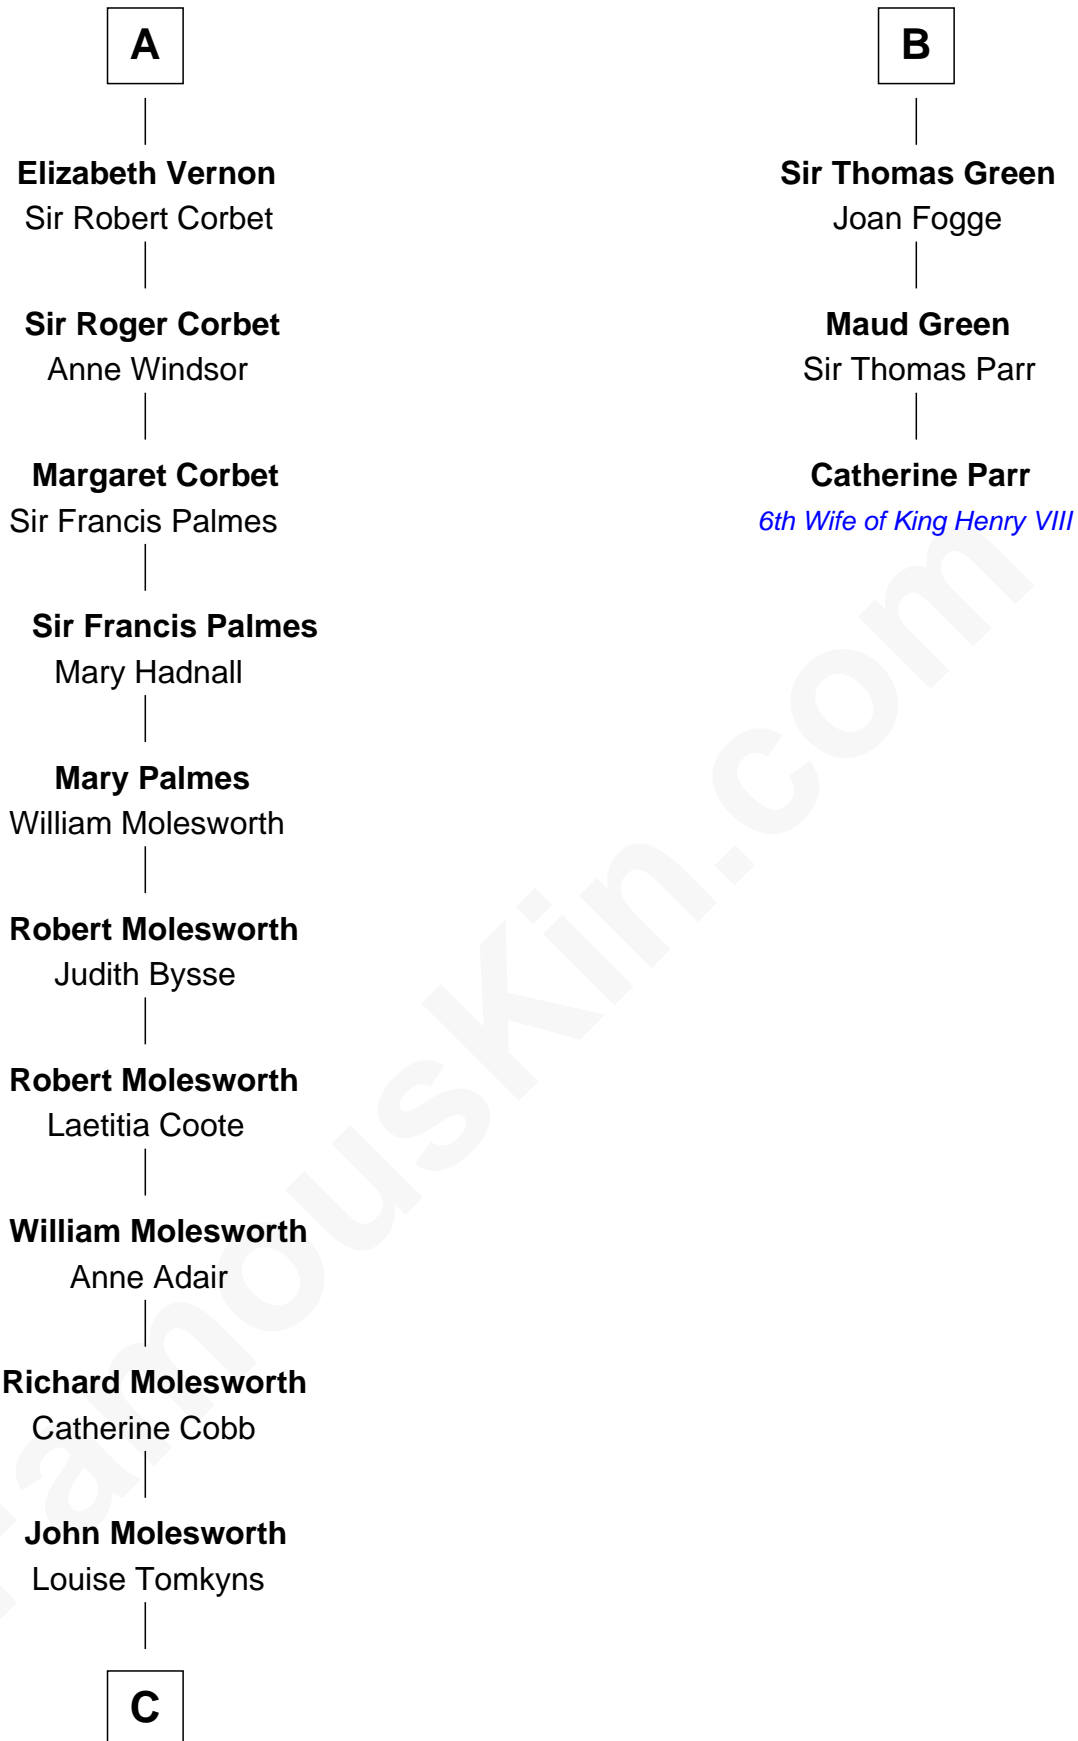

# FamousKin.com Relationship Chart of

**Joan Fontaine**

*Movie Actress*

9th cousin 10 times removed of

**Catherine Parr**

*6th Wife of King Henry VIII*

**C**

—  
**Margaret Letitia Molesworth**

Charles Richard De Havilland

—  
**Walter Augustus De Havilland**

Lillian Augusta Ruse

—  
**Joan Fontaine**

*Movie Actress*

FamousKin.com