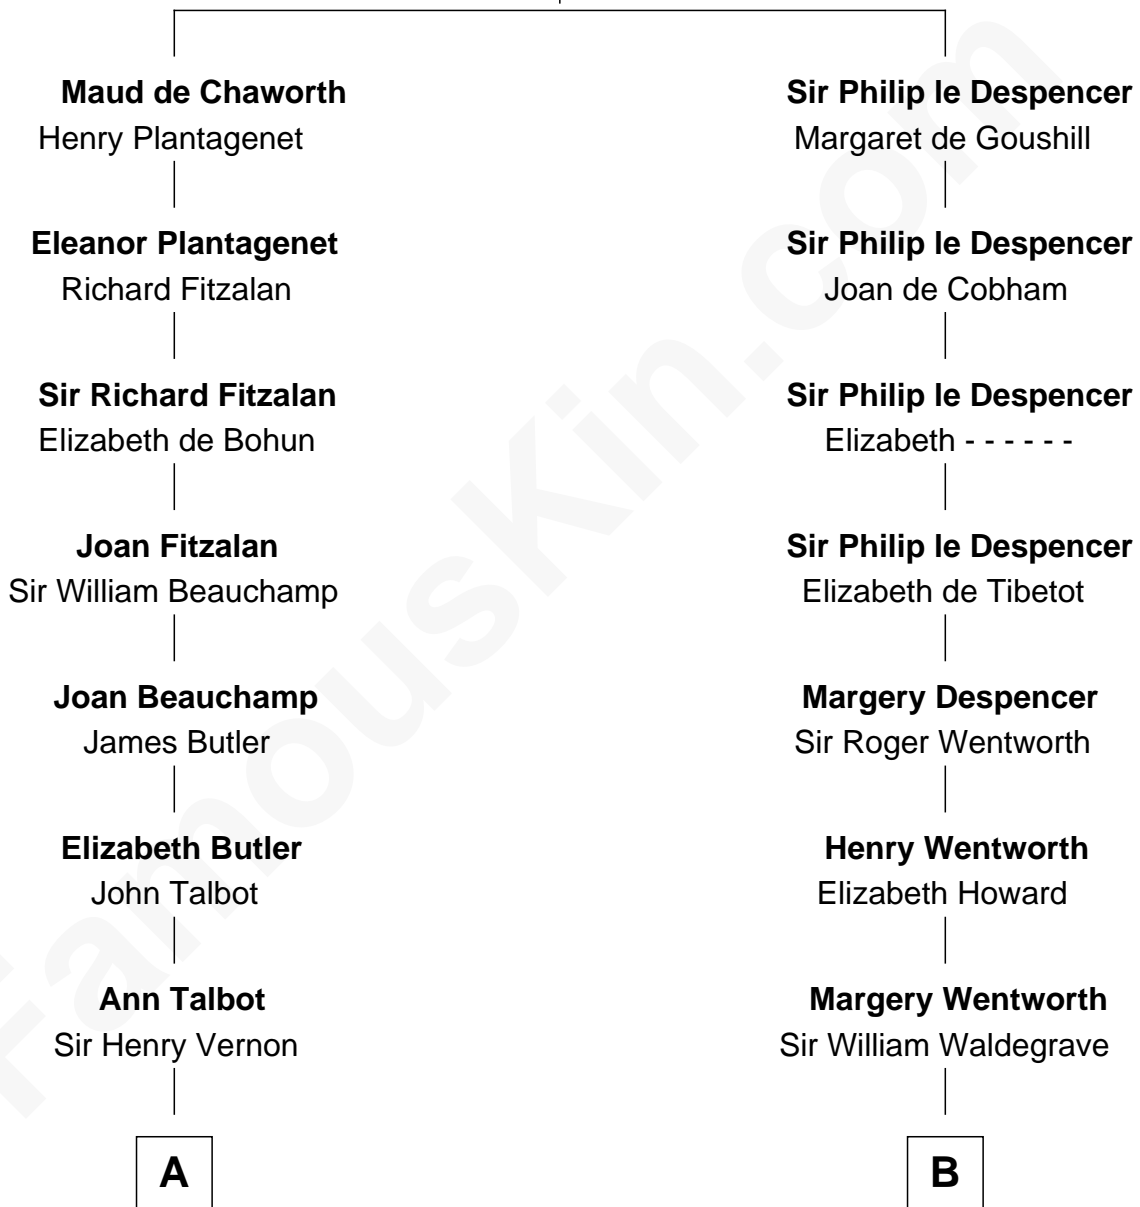

FamousKin.com Relationship Chart of

Joan Fontaine

Movie Actress

19th cousin 2 times removed of

Maggie Gyllenhaal

Movie Actress

Isabella de Beauchamp

with husband
Sir Patrick de Chaworth

with husband
Sir Hugh le Despencer

C

Margaret Letitia Molesworth
Charles Richard De Havilland

Walter Augustus De Havilland
Lillian Augusta Ruse

Joan Fontaine
Movie Actress

D

Anders Leonard Gyllenhaal
Selma Amanda Nelson