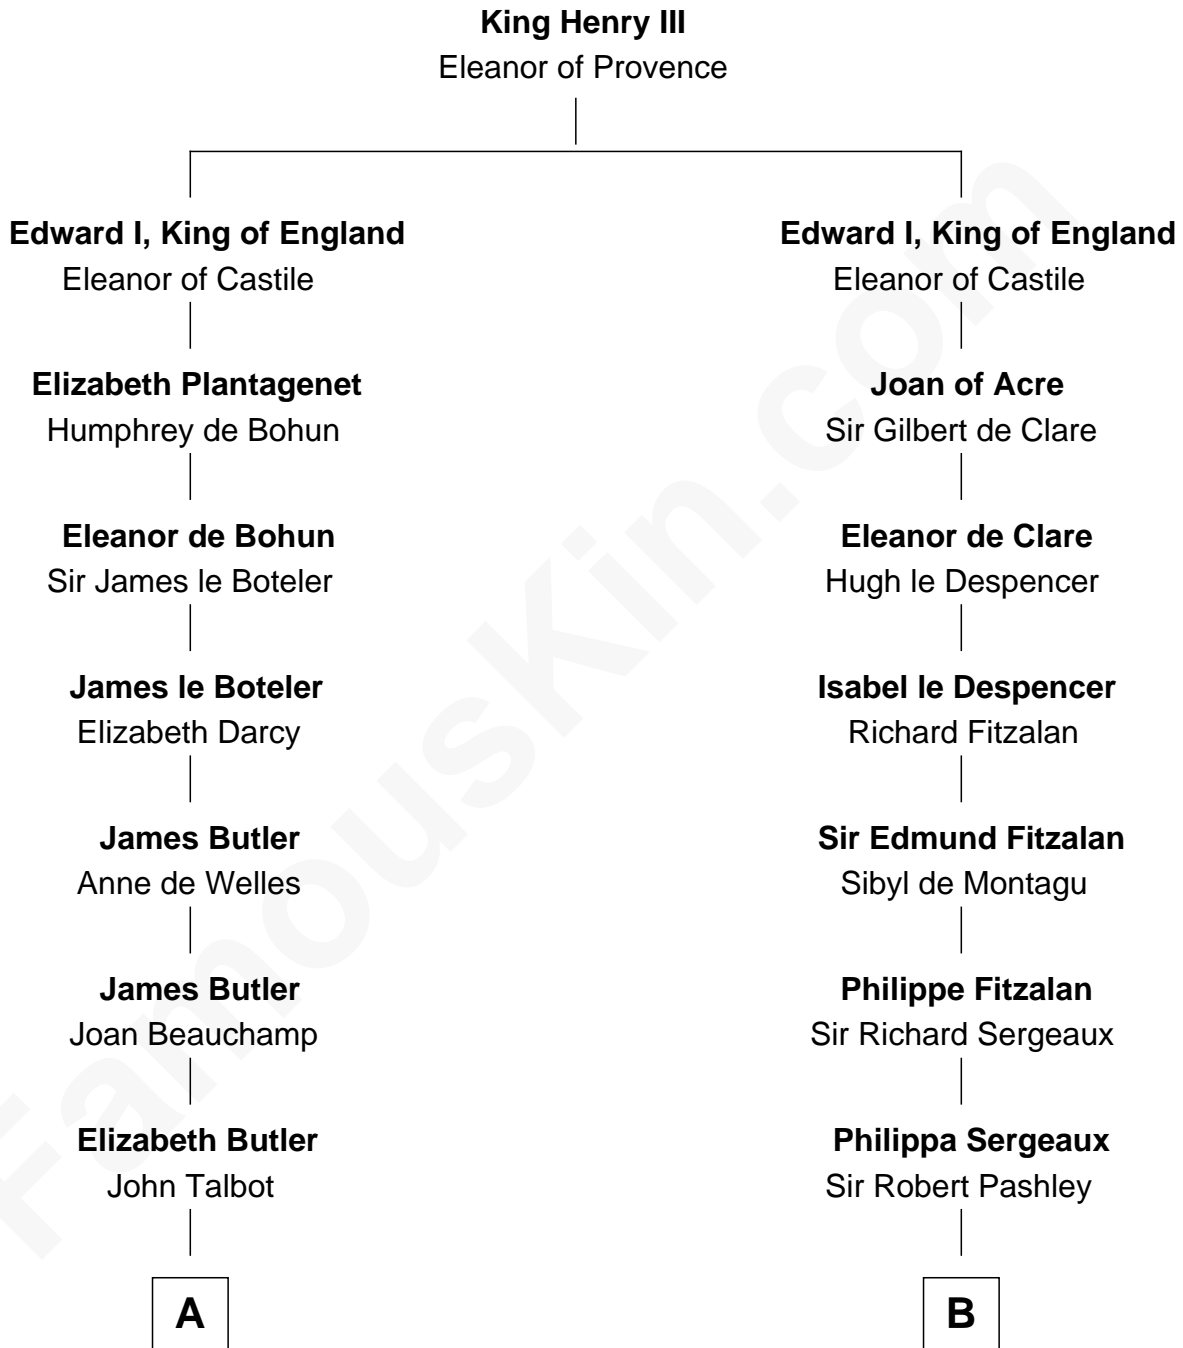

# FamousKin.com Relationship Chart of

**Joan Fontaine**

*Movie Actress*

20th cousin 1 time removed of

**General James Longstreet**

*Confederate Army - U.S. Civil War*

**C**

**John Molesworth**

Louise Tomkyns

**Margaret Letitia Molesworth**

Charles Richard De Havilland

**Walter Augustus De Havilland**

Lillian Augusta Ruse

**Joan Fontaine**

*Movie Actress*

**D**

**Rev. John Coward**

Alice Britton

**Deliverance Coward**

James FitzRandolph

**Hannah FitzRandolph**

William Longstreet

**James Longstreet**

Mary Anna Dent