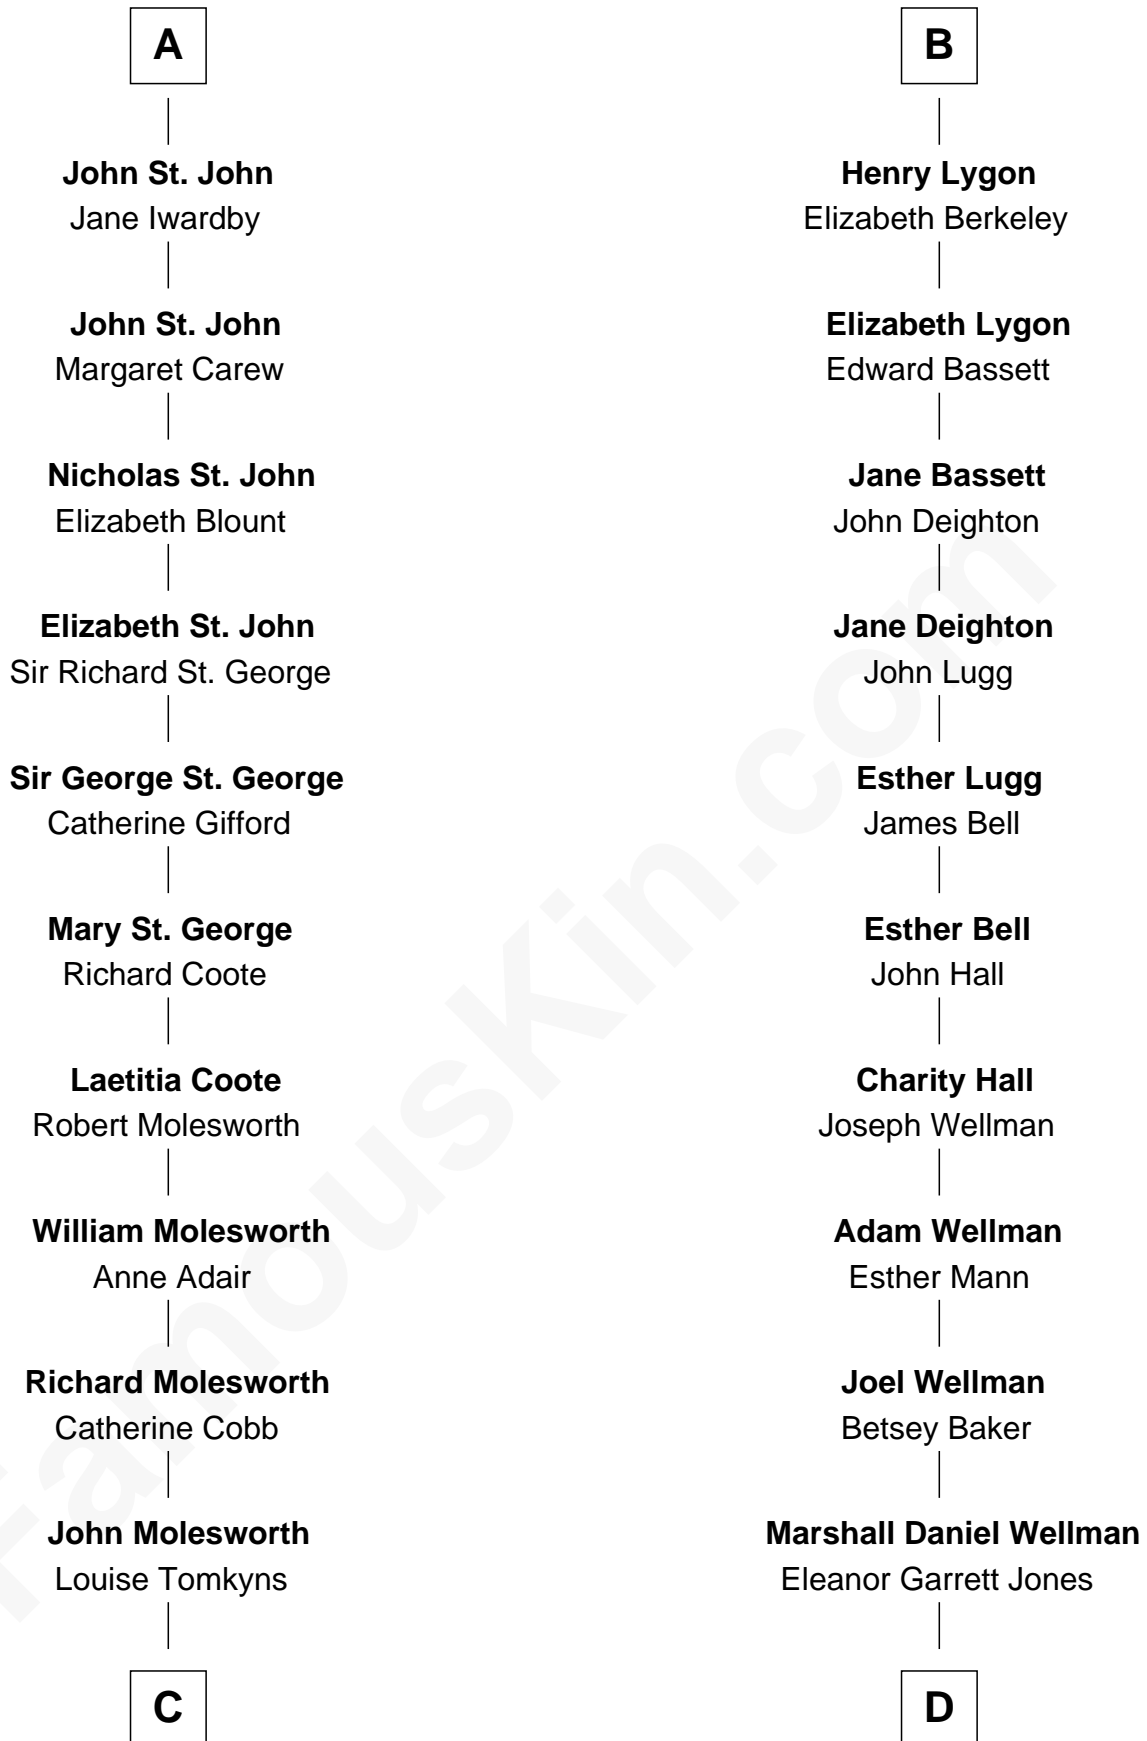

# FamousKin.com Relationship Chart of

**Joan Fontaine**

*Movie Actress*

18th cousin 1 time removed of

**Jack London**

*Author of "The Call of the Wild"*

**Sir Walter de Beauchamp**

Alice de Tony

**Sir John Beauchamp**

Edith Stourton

**Margaret Beauchamp**

Sir Oliver St. John

**Oliver St. John**

Elizabeth Scrope

**A**

**Giles de Beauchamp**

Elizabeth Stafford

**Anne de Beauchamp**

Sir Richard Lygon

**Sir Richard Lygon**

Margaret Greville

**B**

**C**

**Margaret Letitia Molesworth**  
Charles Richard De Havilland

**Walter Augustus De Havilland**  
Lillian Augusta Ruse

**Joan Fontaine**  
*Movie Actress*

**D**

**Flora Wellman**  
William Henry Chaney

**Jack London**  
*Author of "The Call of the Wild"*

FamousKin.com