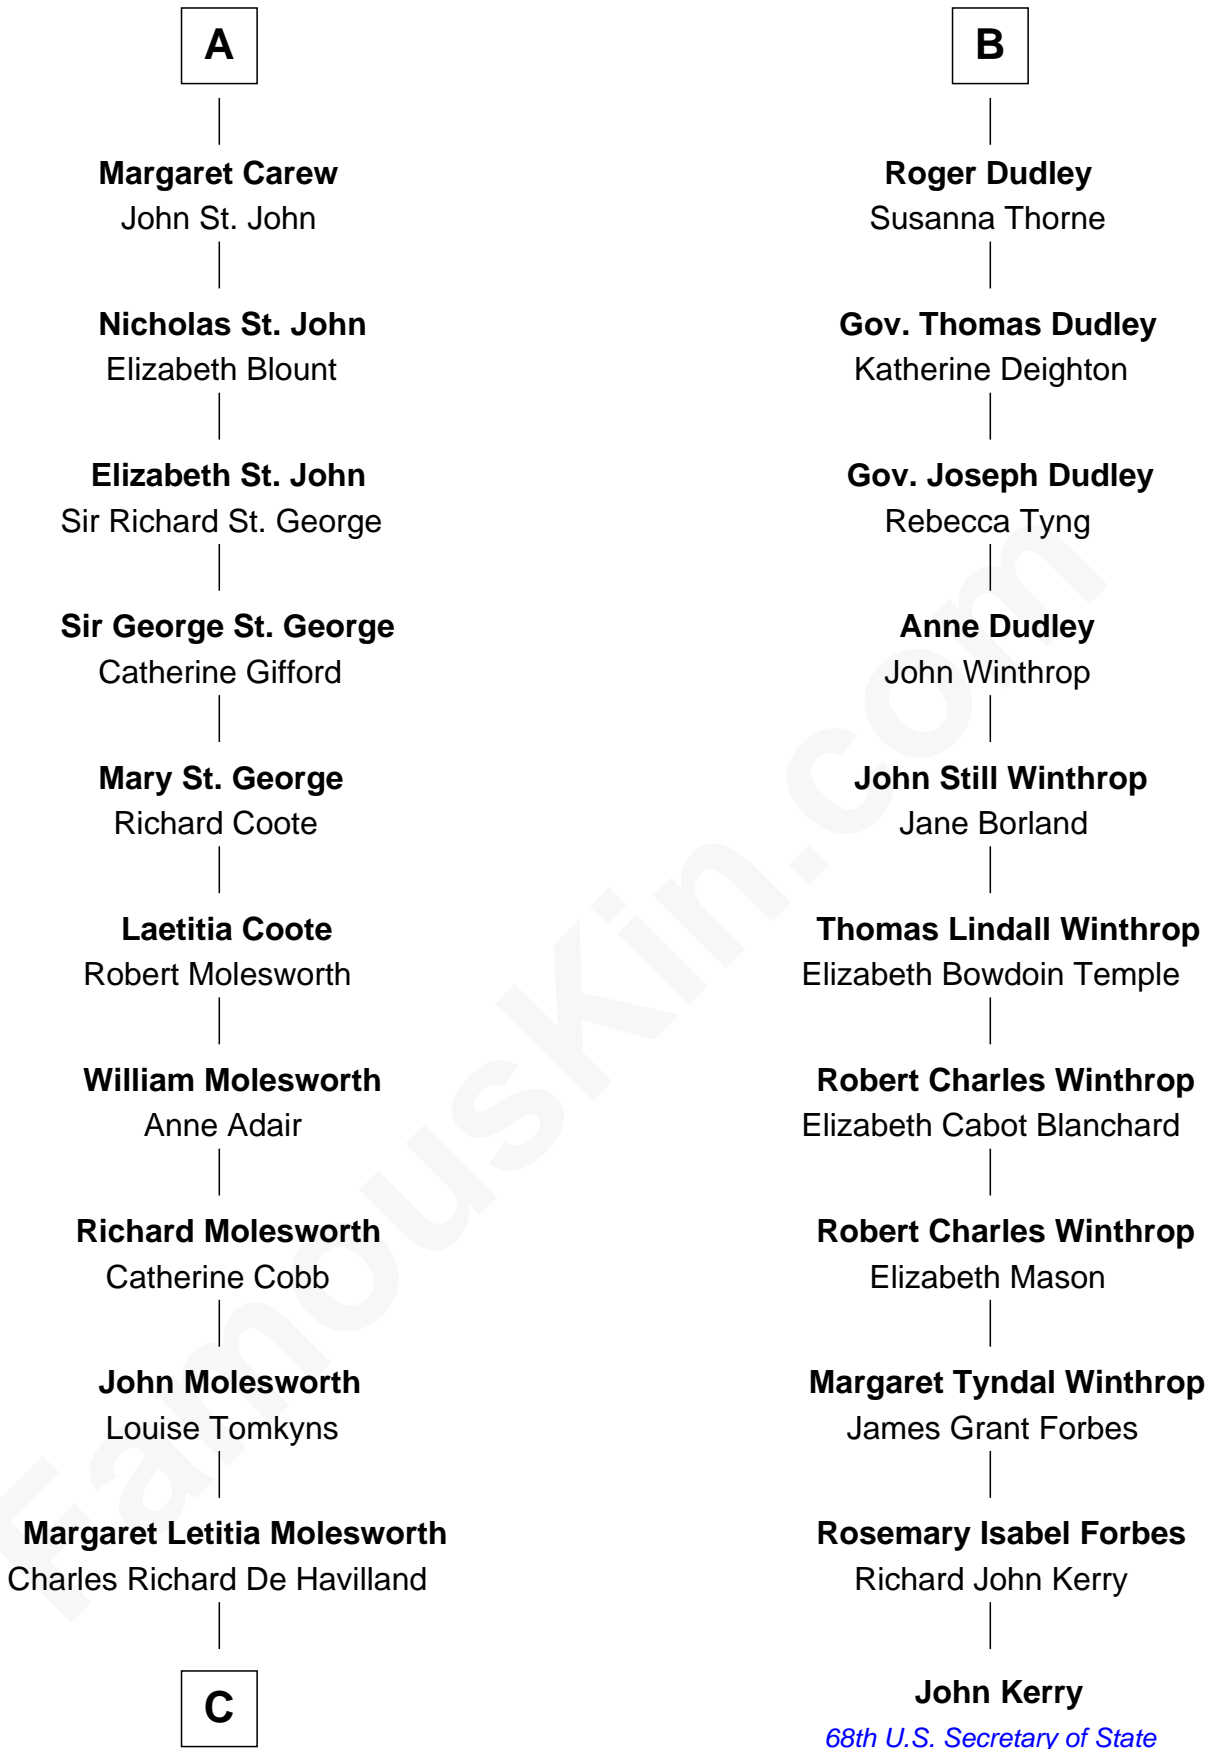

FamousKin.com Relationship Chart of

Joan Fontaine
Movie Actress

17th cousin 1 time removed of

John Kerry

68th U.S. Secretary of State

C

—
Walter Augustus De Havilland

Lillian Augusta Ruse