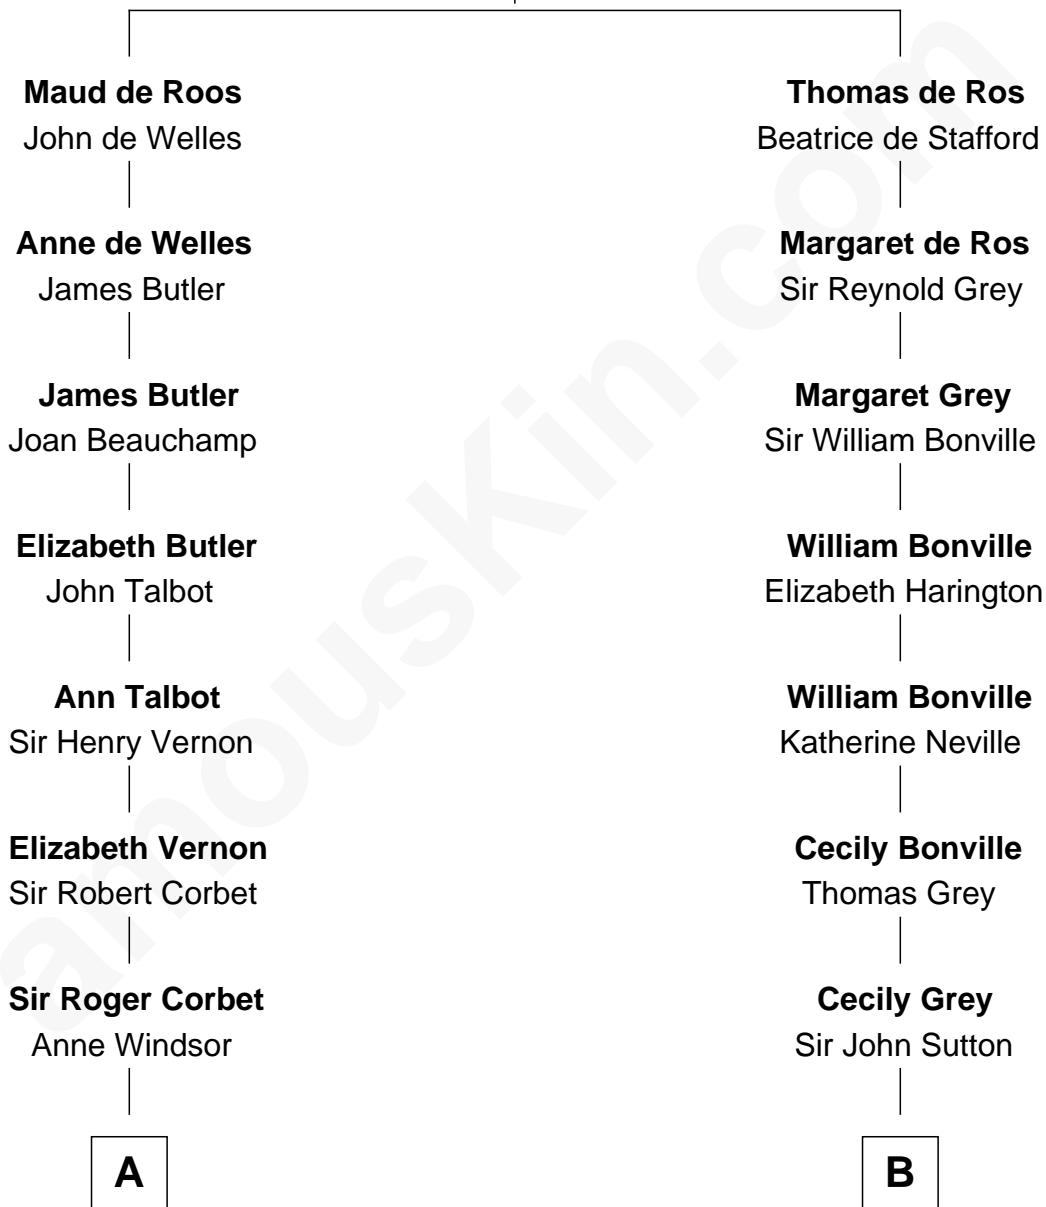

# FamousKin.com Relationship Chart of

**Joan Fontaine**

*Movie Actress*

17th cousin 1 time removed of

**John Kerry**

*68th U.S. Secretary of State*

**Sir William de Ros**  
Margery de Badlesmere

**C**

—  
**Rosemary Isabel Forbes**

Richard John Kerry

—  
**John Kerry**

*68th U.S. Secretary of State*

FamousKin.com