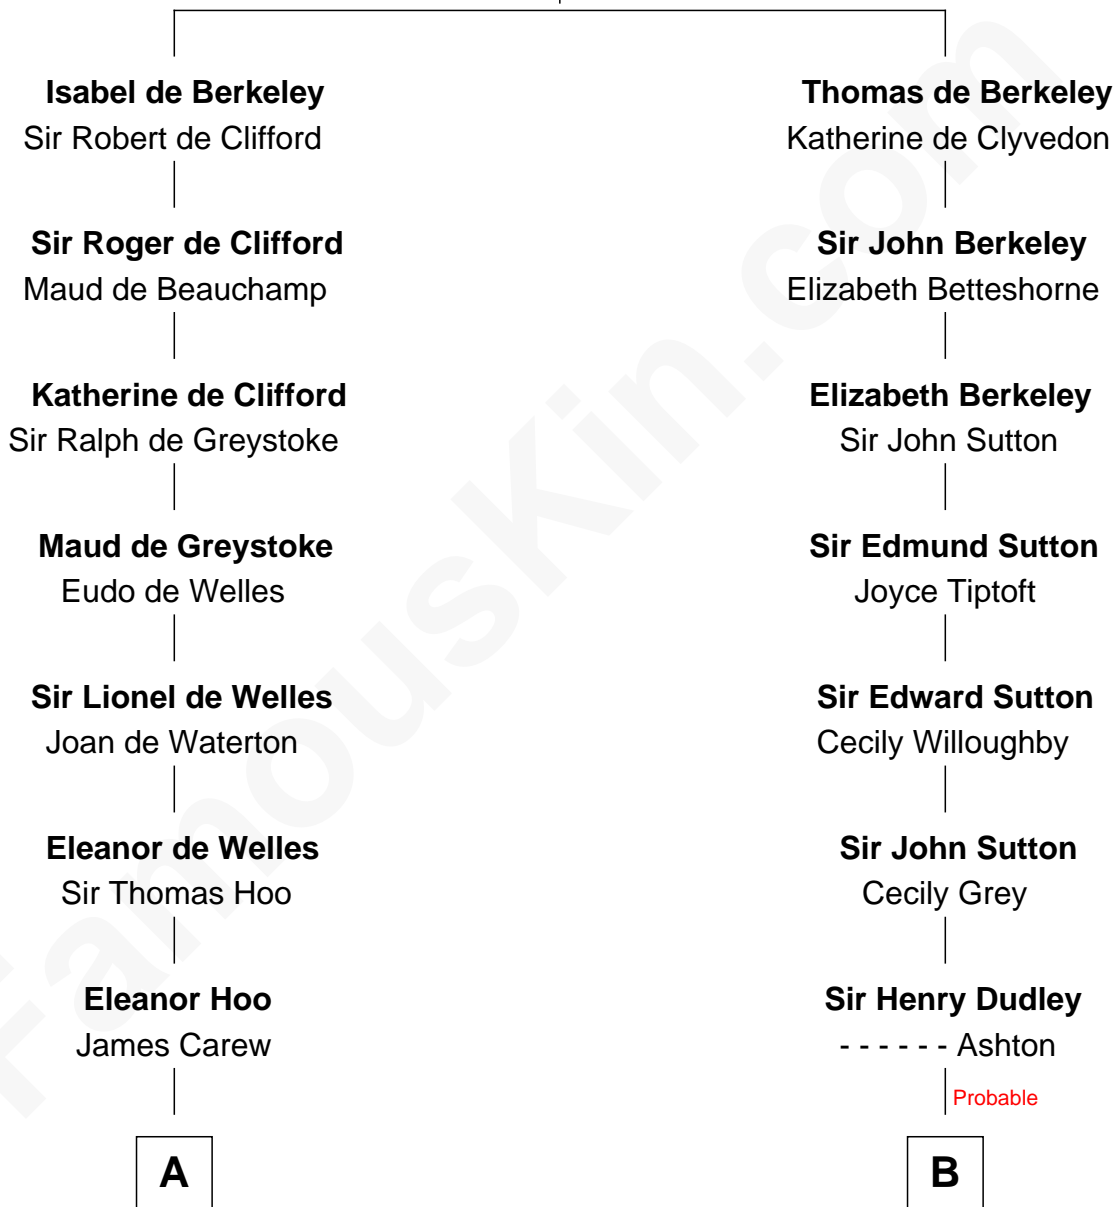

# FamousKin.com Relationship Chart of

**Joan Fontaine**

*Movie Actress*

17th cousin 2 times removed of

**John Kerry**

*68th U.S. Secretary of State*

**Sir Maurice de Berkeley**

Eve la Zouche

**C**

**Margaret Letitia Molesworth**

Charles Richard De Havilland

**Walter Augustus De Havilland**

Lillian Augusta Ruse

**Joan Fontaine**

*Movie Actress*

FamousKin.com