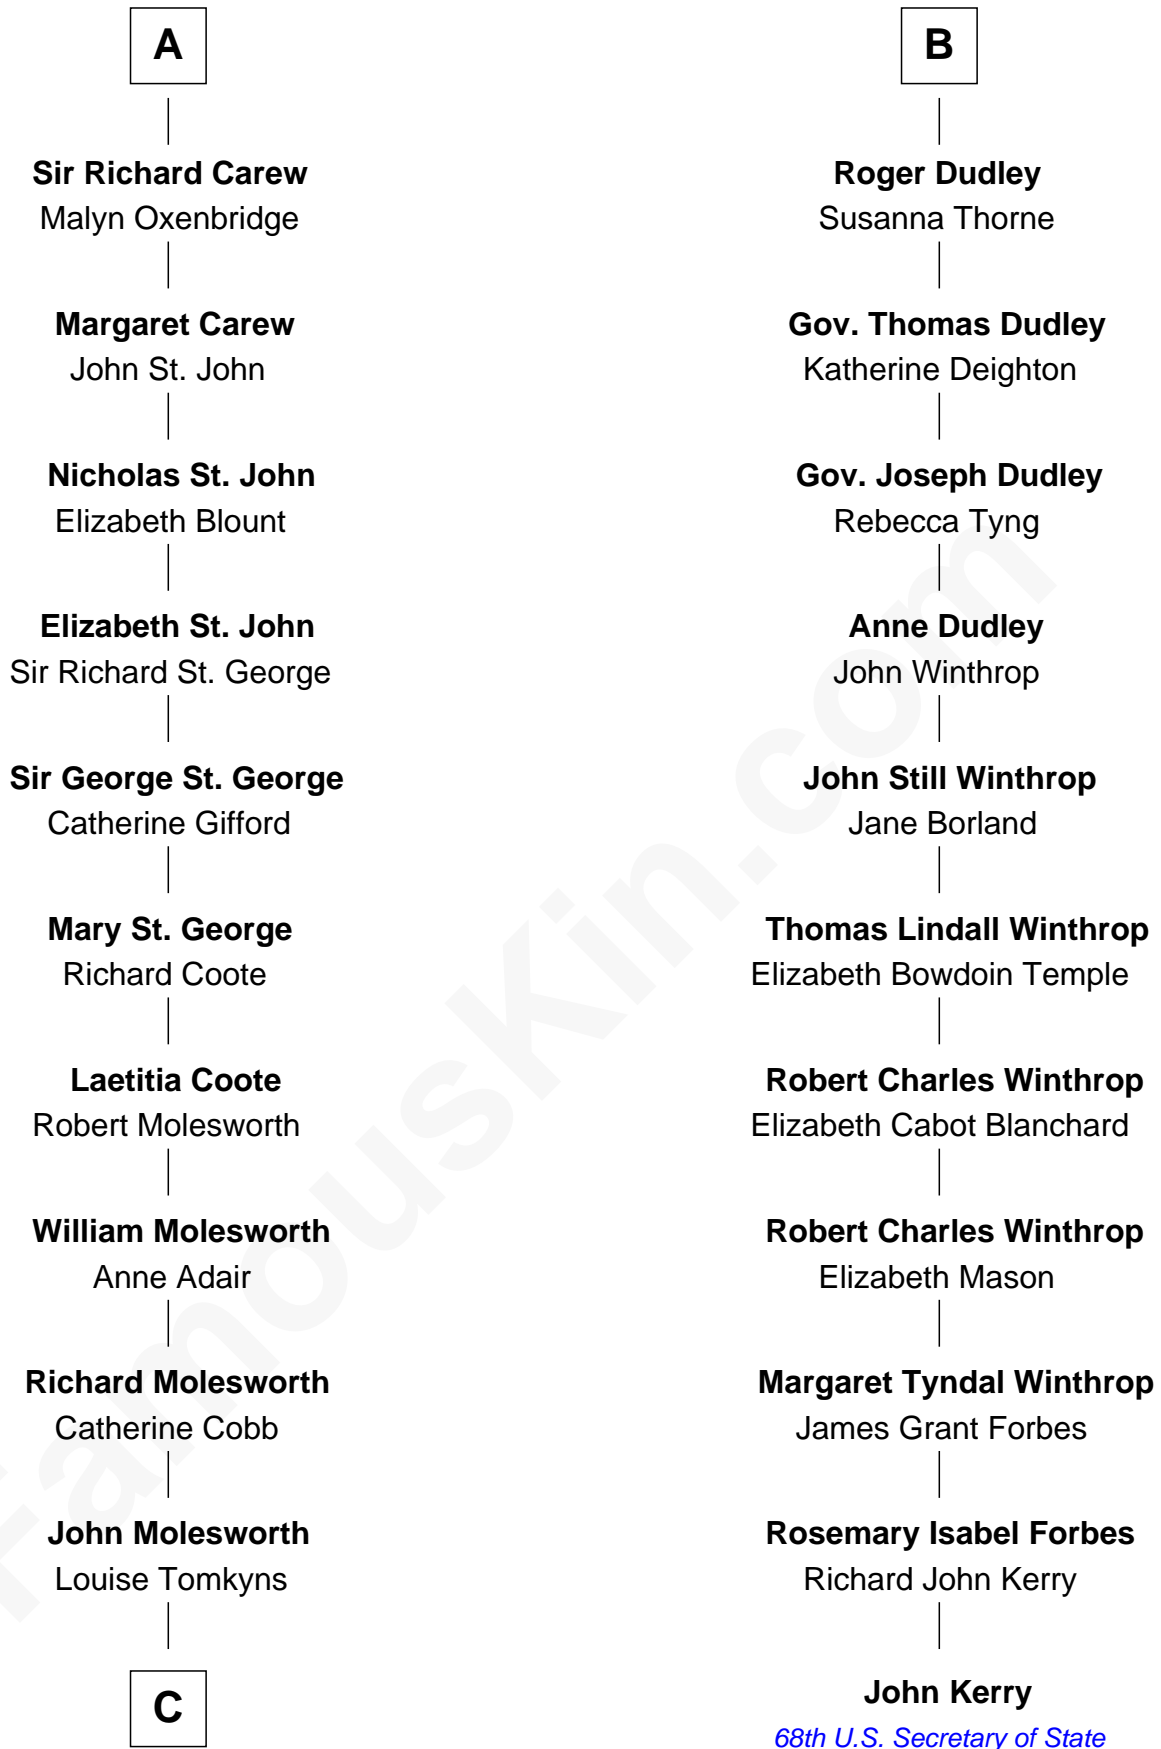

# FamousKin.com Relationship Chart of

**Joan Fontaine**

*Movie Actress*

17th cousin 2 times removed of

**John Kerry**

*68th U.S. Secretary of State*

**Sir Maurice de Berkeley**

Eve la Zouche

**C**

**Margaret Letitia Molesworth**

Charles Richard De Havilland

**Walter Augustus De Havilland**

Lillian Augusta Ruse

**Joan Fontaine**

*Movie Actress*

FamousKin.com