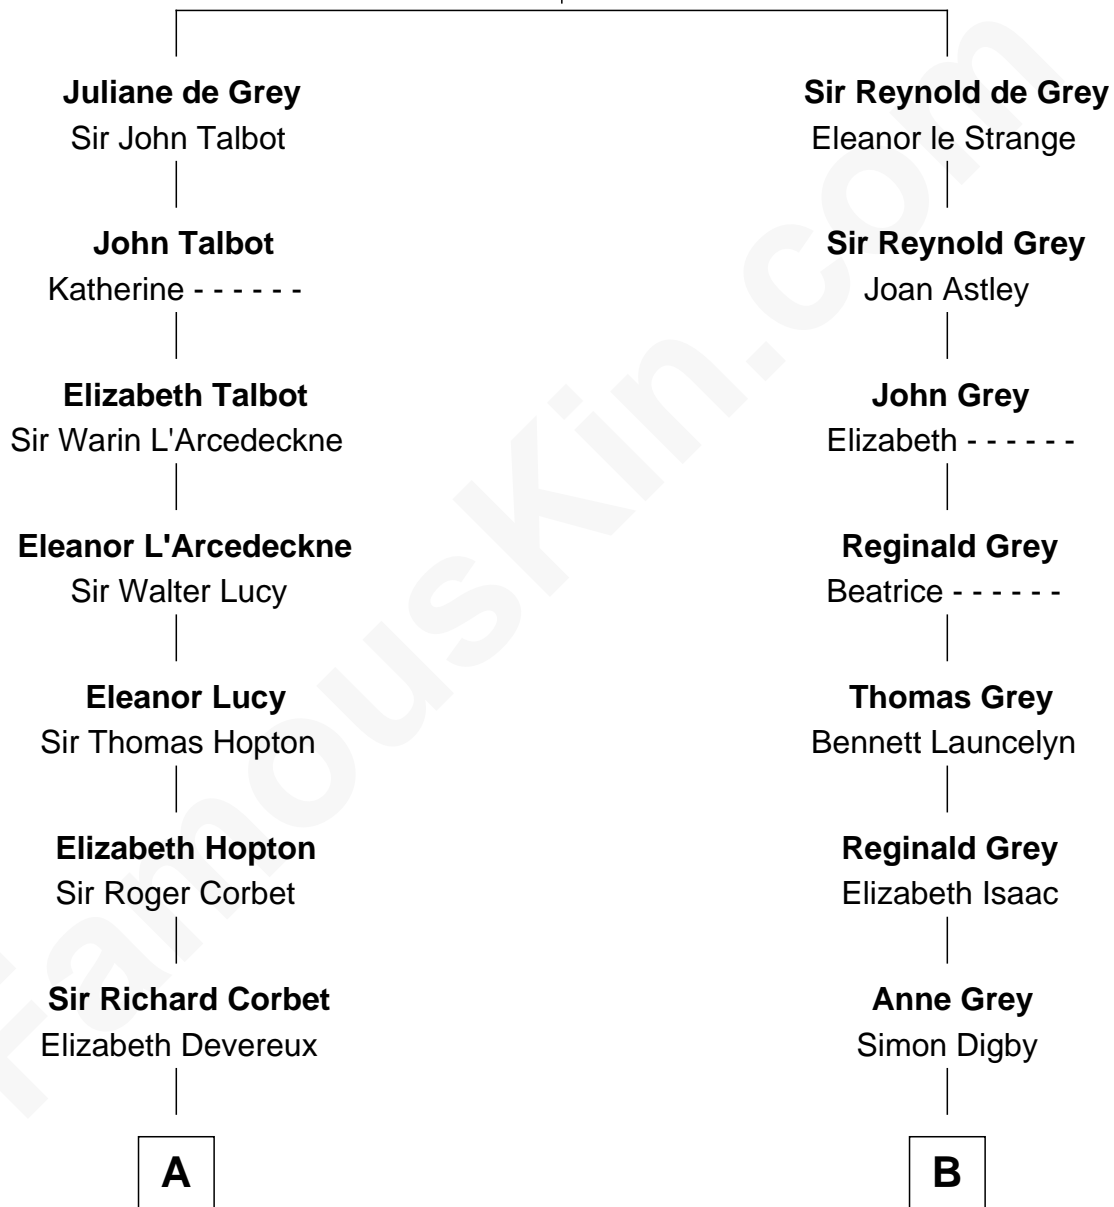

FamousKin.com Relationship Chart of

Joan Fontaine

Movie Actress

19th cousin of

Sigourney Weaver

Movie Actress

Sir Roger de Grey
Elizabeth de Hastings

FamousKin.com