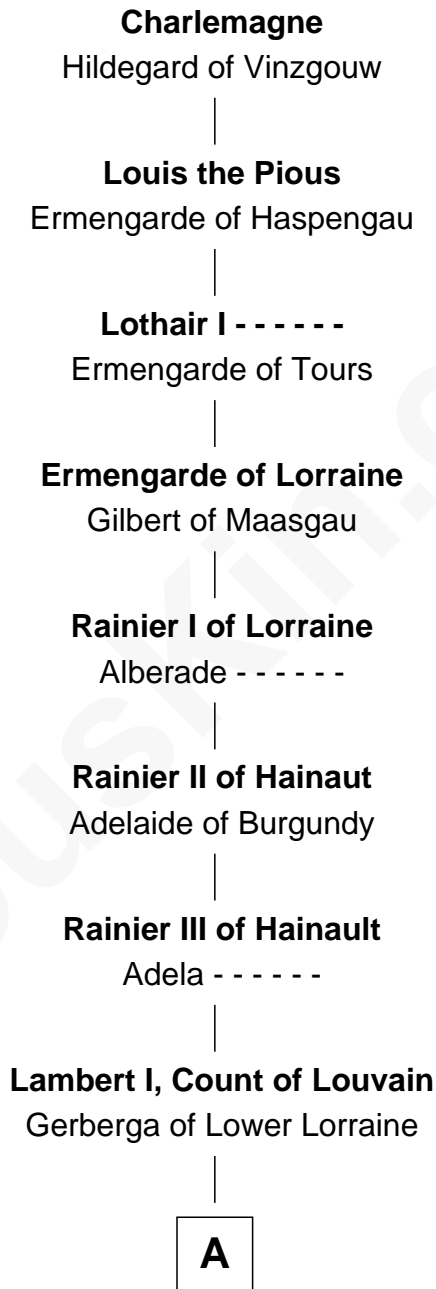

FamousKin.com Relationship Chart of

Joan Fontaine

Movie Actress

32nd Great-granddaughter of

Charlemagne

King of the Franks

A

Lambert II, Count of Louvain

Oda of Lorraine

Henry II, Count of Louvain

Adela of Orthen

Gottfried I, Count of Louvain

Ide de Chiny

Alice of Louvain

William d'Aubenev

William d'Aubenev