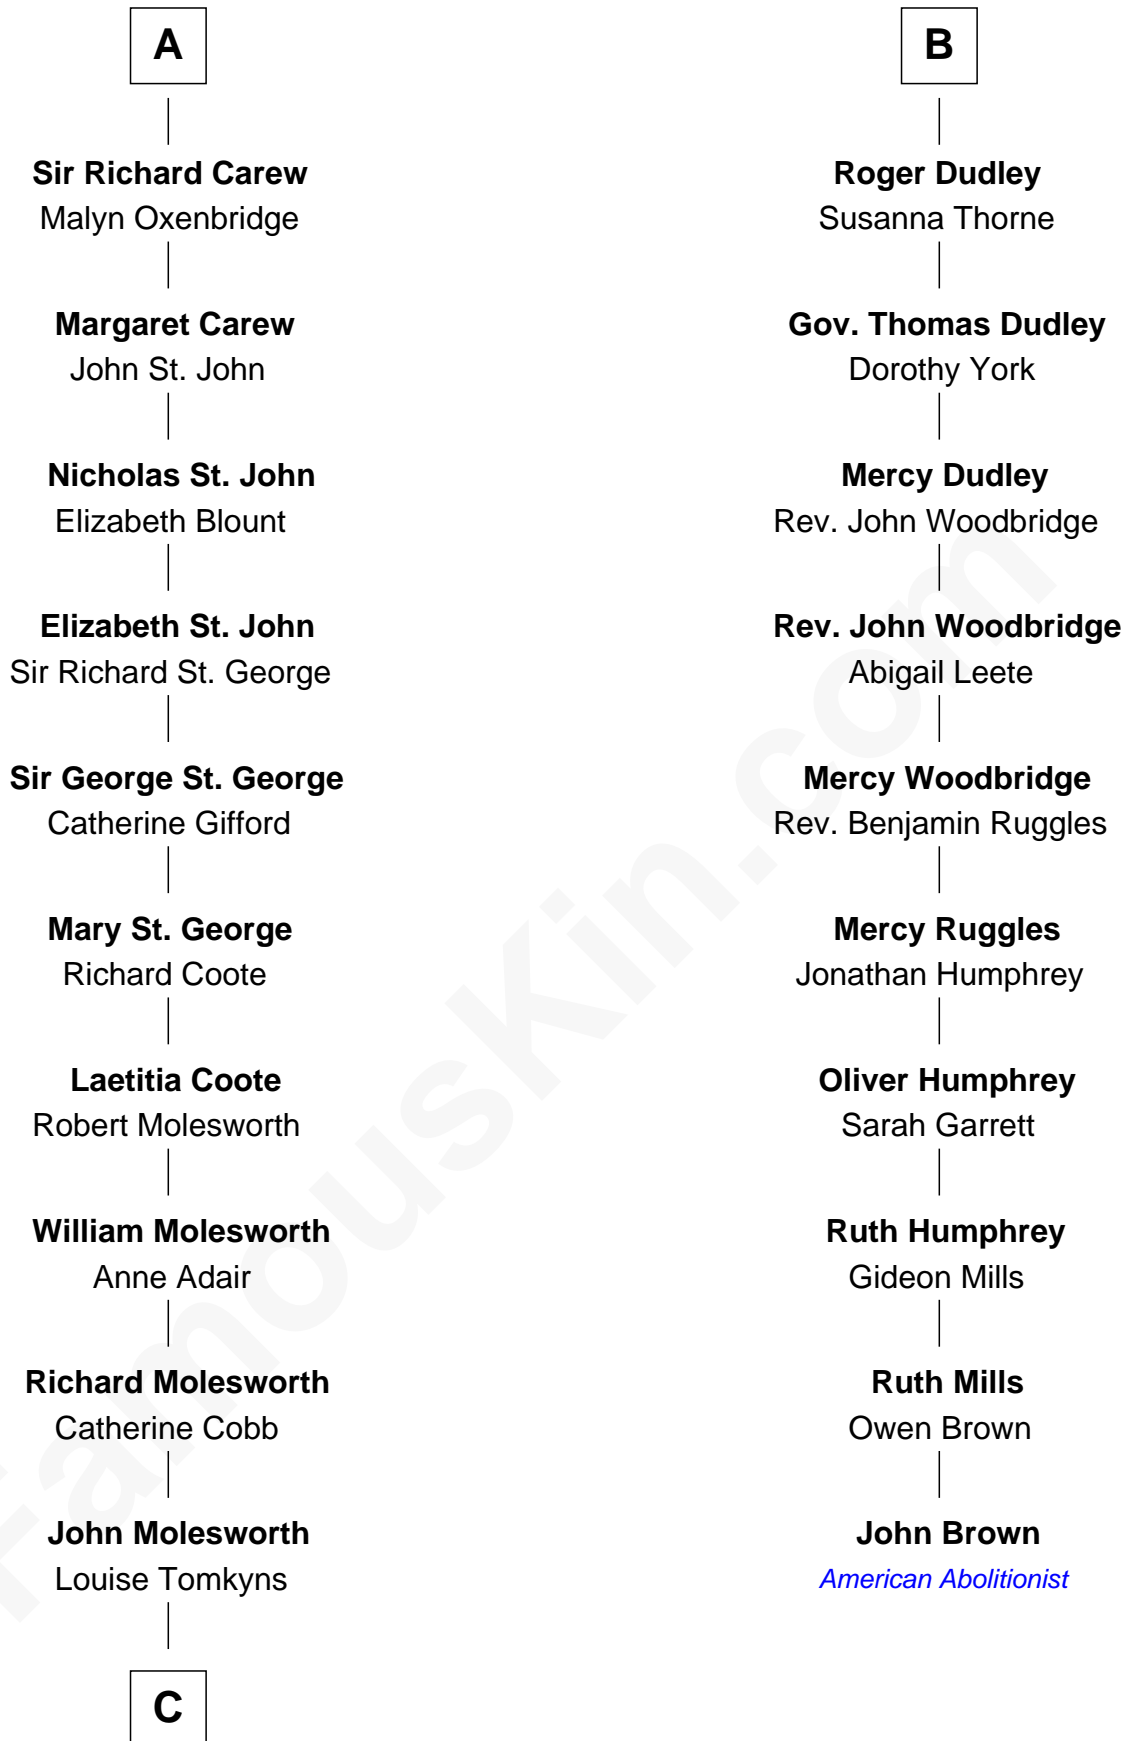

FamousKin.com Relationship Chart of

Joan Fontaine

Movie Actress

16th cousin 3 times removed of

John Brown

American Abolitionist

Sir Maurice de Berkeley

Eve la Zouche

C

—
Margaret Letitia Molesworth

Charles Richard De Havilland

—
Walter Augustus De Havilland

Lillian Augusta Ruse

—
Joan Fontaine

Movie Actress

FamousKin.com