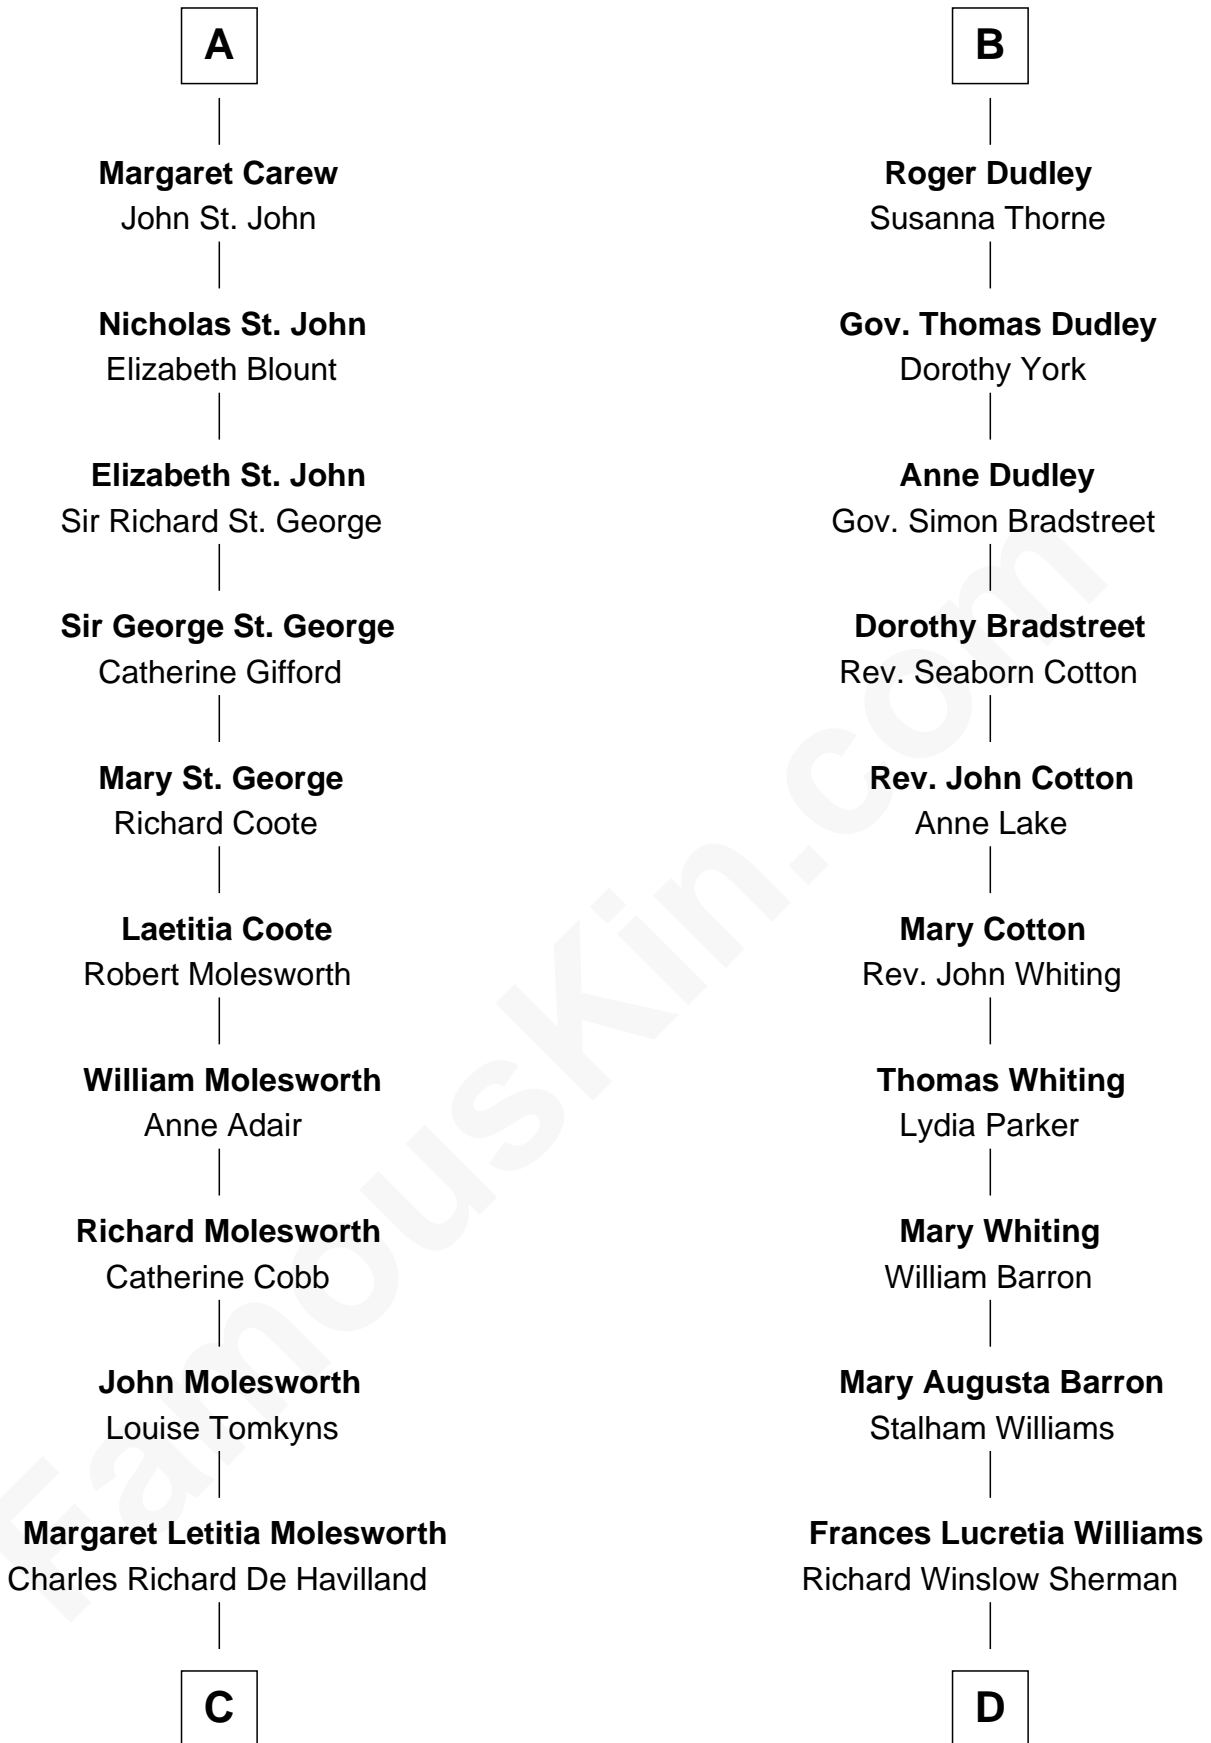

FamousKin.com Relationship Chart of

Joan Fontaine

Movie Actress

18th cousin of

James Sherman

27th U.S. Vice-President

C

Walter Augustus De Havilland

Lillian Augusta Ruse

Joan Fontaine

Movie Actress

D

Mary Frances Sherman

Richard Updike Sherman

James Sherman

27th U.S. Vice-President