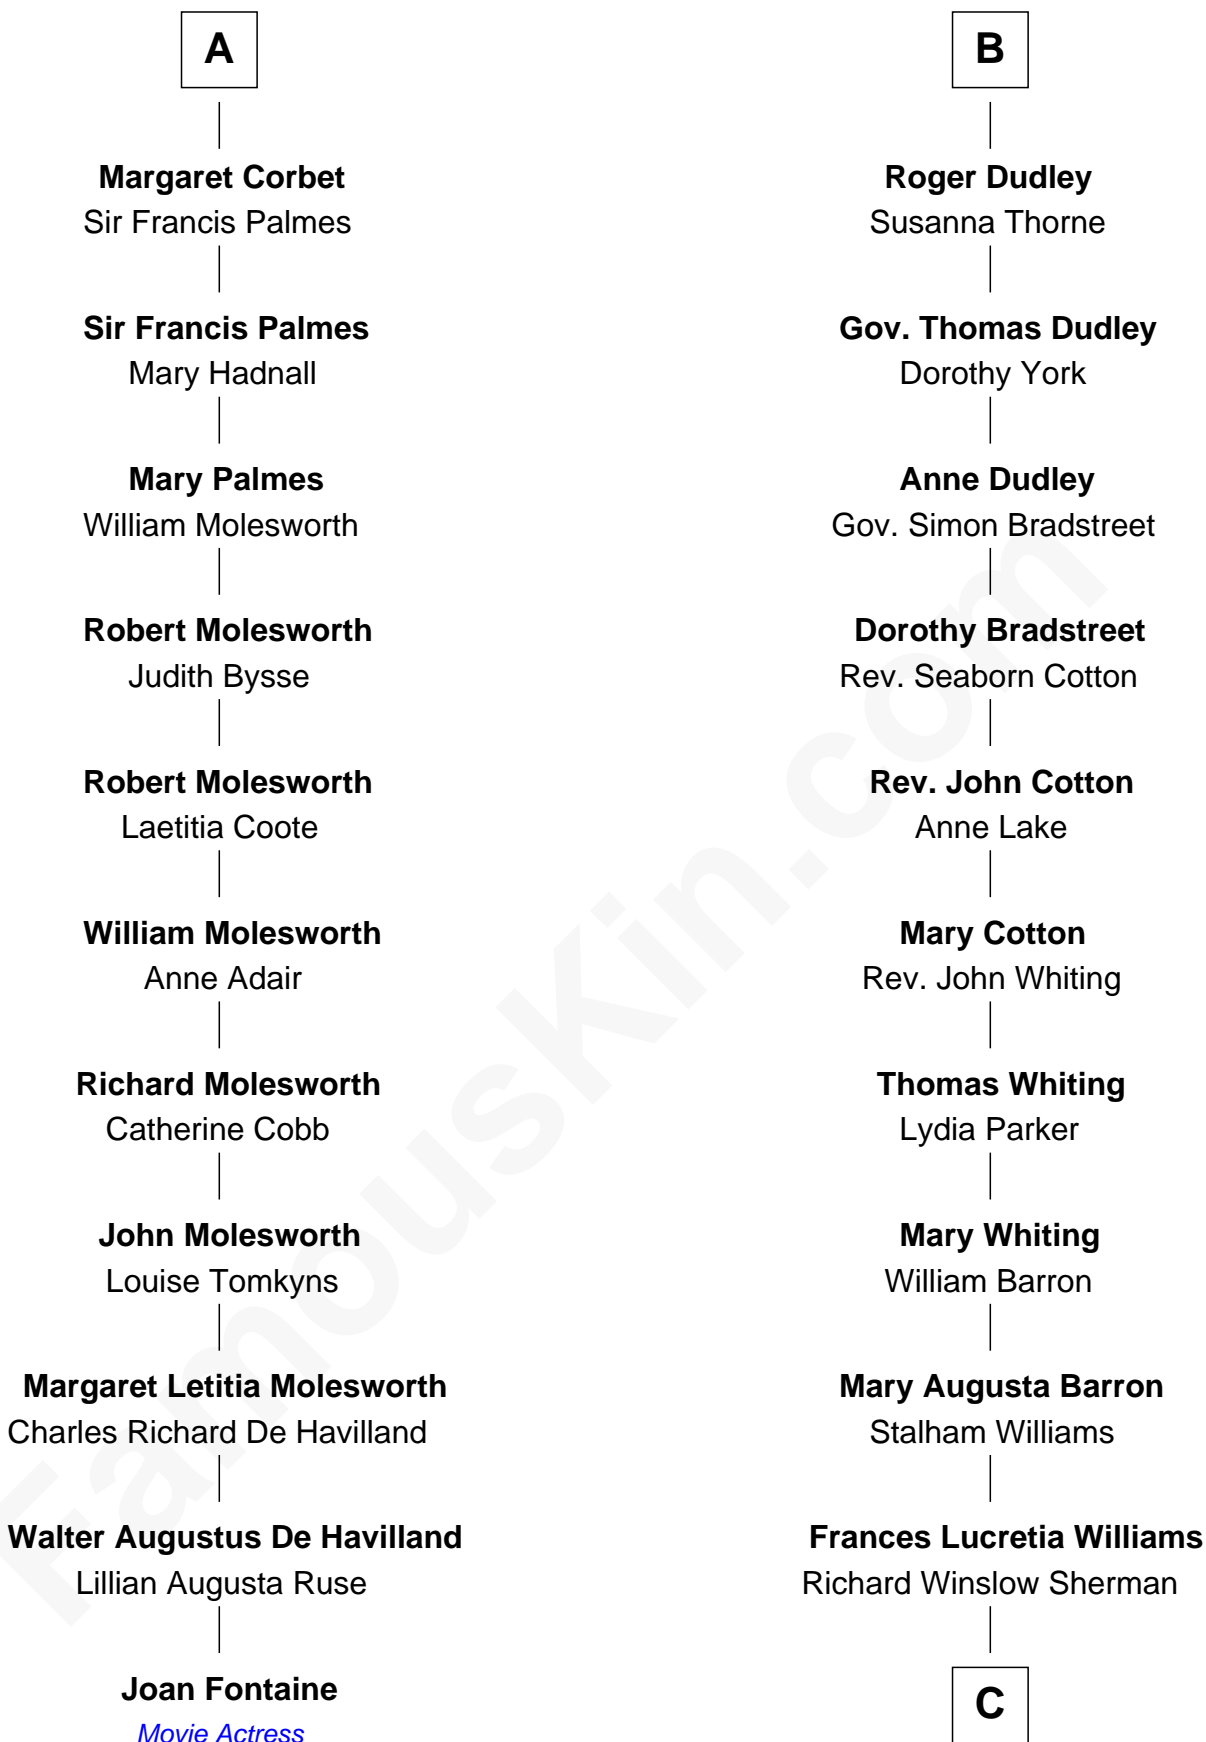

FamousKin.com Relationship Chart of

Joan Fontaine

Movie Actress

17th cousin 1 time removed of

James Sherman

27th U.S. Vice-President

Richard Fitzalan
Eleanor Plantagenet

C

|
Mary Frances Sherman
Richard Updike Sherman

|
James Sherman
27th U.S. Vice-President

FamousKin.com