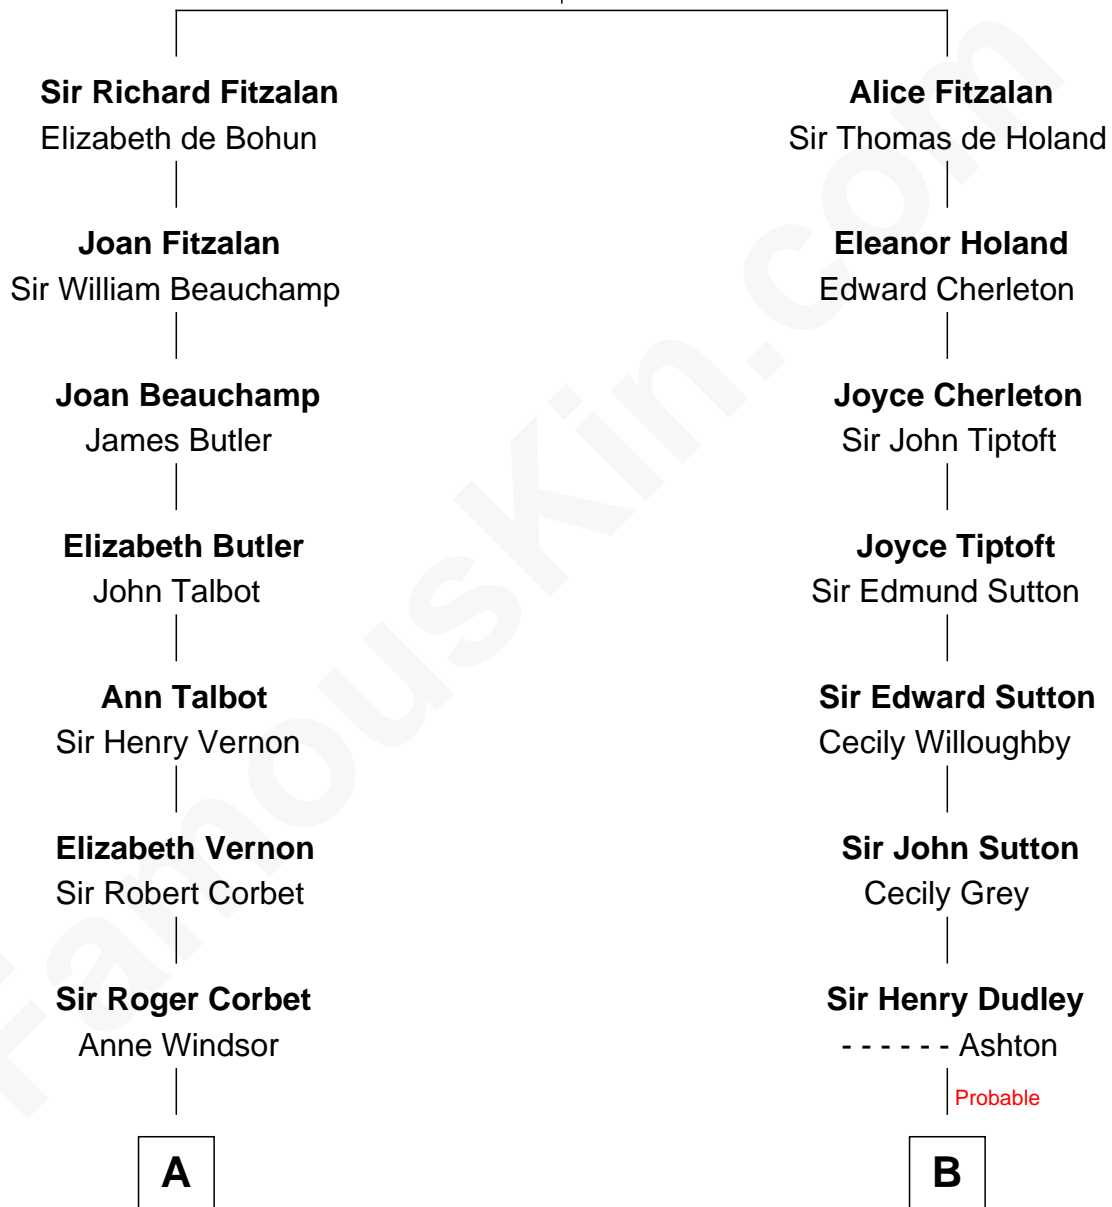

FamousKin.com Relationship Chart of

Joan Fontaine

Movie Actress

17th cousin 1 time removed of

James Sherman

27th U.S. Vice-President

Richard Fitzalan
Eleanor Plantagenet

C

|
Mary Frances Sherman
Richard Updike Sherman

|
James Sherman
27th U.S. Vice-President

FamousKin.com