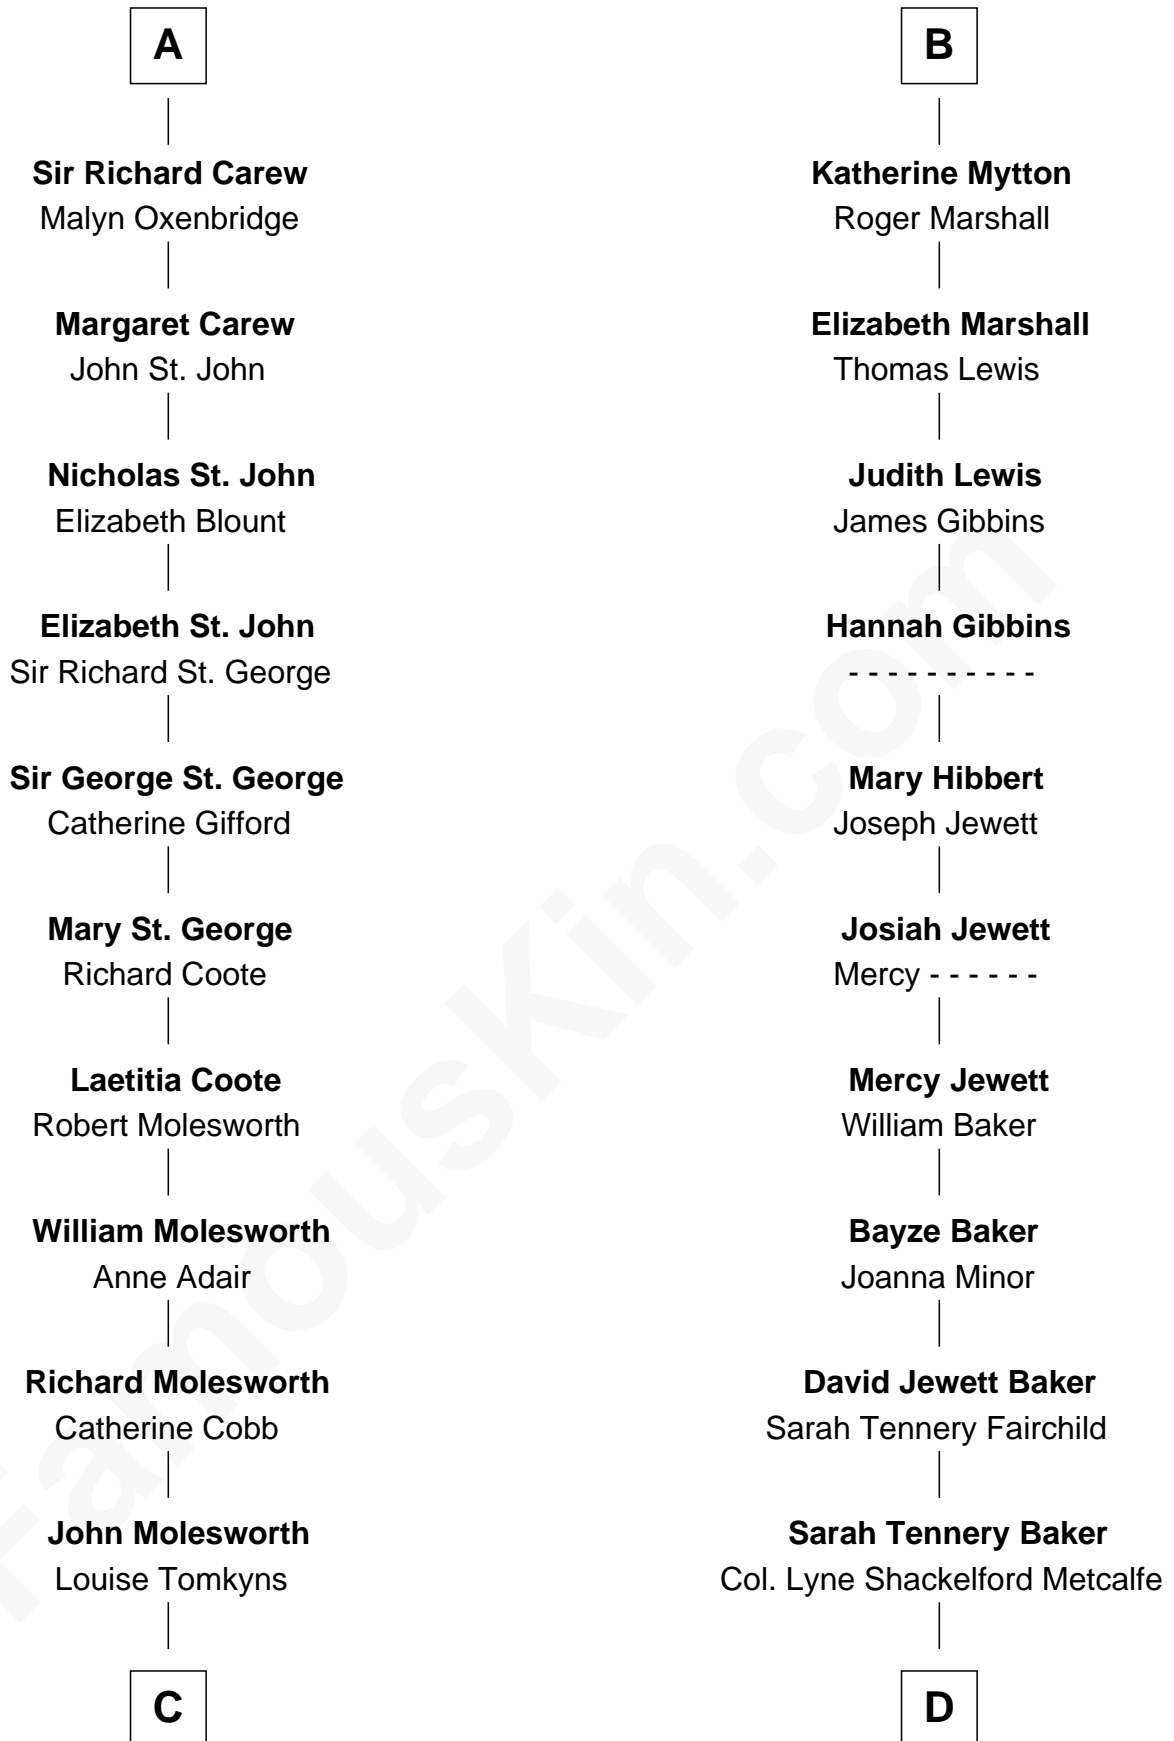

FamousKin.com Relationship Chart of

Joan Fontaine

Movie Actress

19th cousin 1 time removed of

Chevy Chase

Comedian, Actor and Writer

Sir Maurice de Berkeley

Eve la Zouche

Sir Lionel de Welles

Joan de Waterton

Eleanor de Welles

Sir Thomas Hoo

Eleanor Hoo

James Carew

A

Thomas de Berkeley

Katherine de Clyvedon

Sir John Berkeley

Elizabeth Betteshorne

Elizabeth Berkeley

Sir John Sutton

Eleanor Sutton

Sir Henry Beaumont

Constance Beaumont

John Mytton

Joyce Mytton

John Harpersfield

Edward Harpersfield alias Mytton

Anne Skrimshire

B

Chevy Chase photo by [Alan Light](#) (CC BY 2.0)