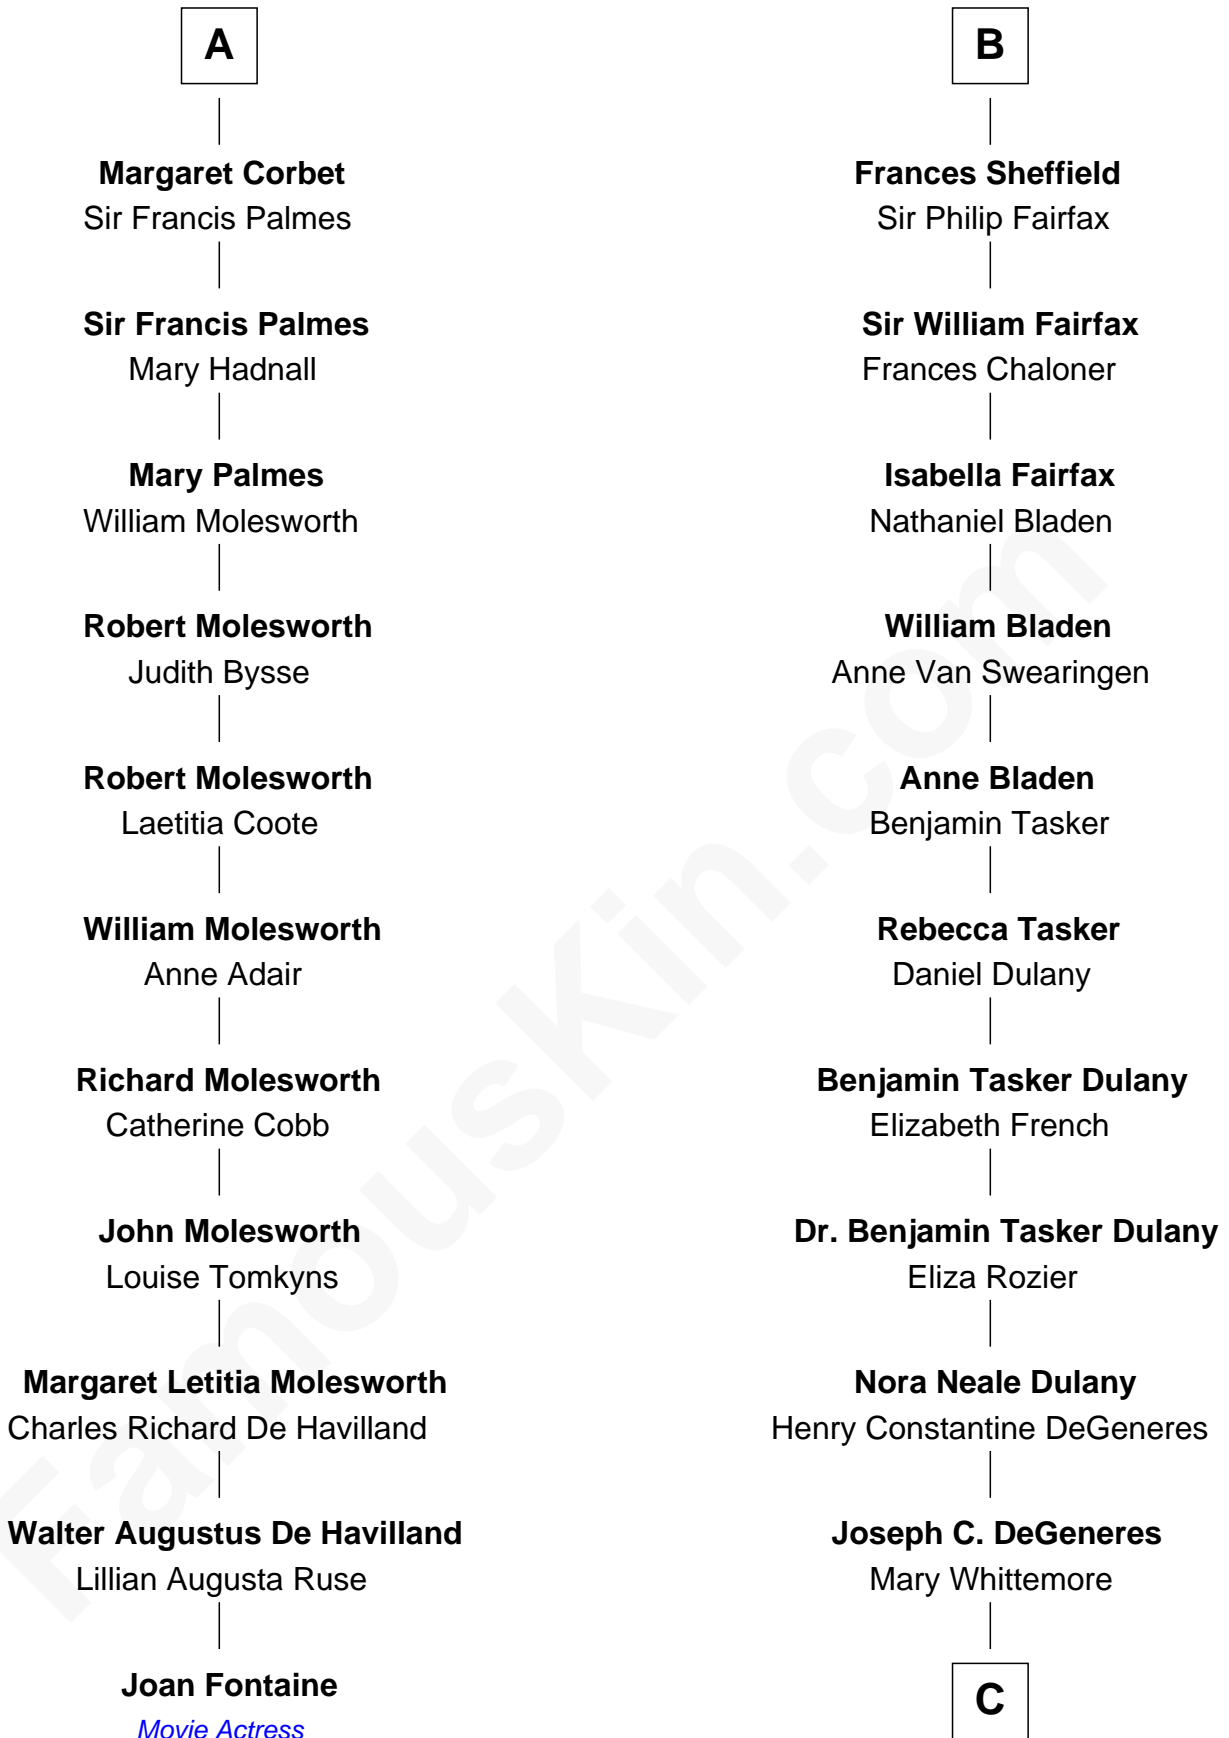

FamousKin.com Relationship Chart of

Joan Fontaine

Movie Actress

17th cousin 3 times removed of

Ellen DeGeneres

Comedienne and TV Personality

John de Mowbray
Elizabeth de Segrave

C