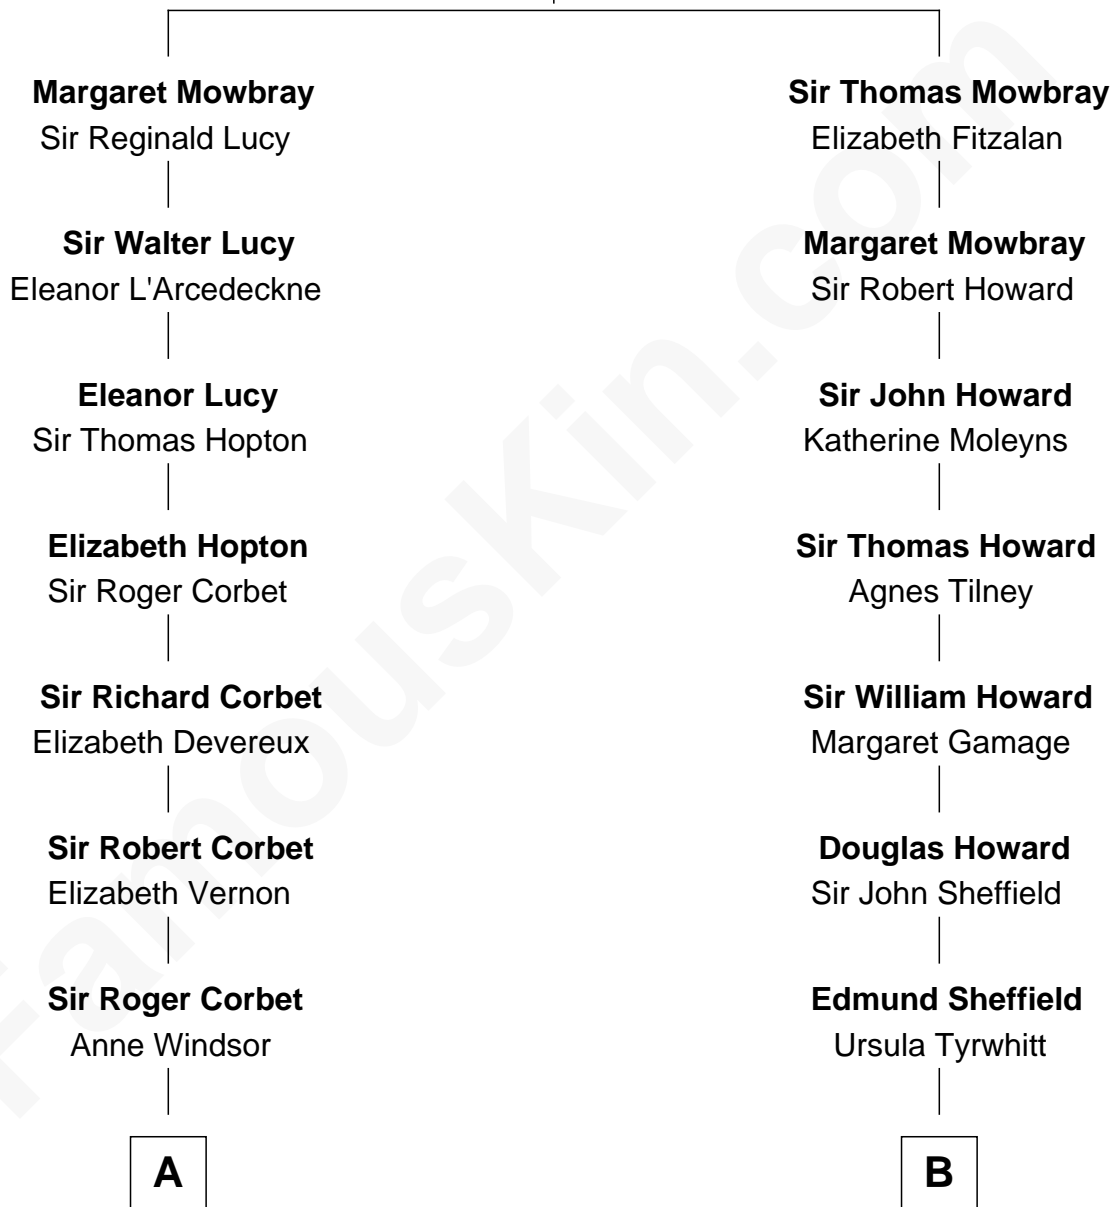

FamousKin.com Relationship Chart of

Joan Fontaine

Movie Actress

17th cousin 3 times removed of

Ellen DeGeneres

Comedienne and TV Personality

John de Mowbray
Elizabeth de Segrave

C

Alfred George DeGeneres

Julia E. Billiu

Elliot Everett DeGeneres

Ruth Elodie Martin

Elliot Everett DeGeneres

Betty Jane Pfeffer

Ellen DeGeneres

Comedienne and TV Personality