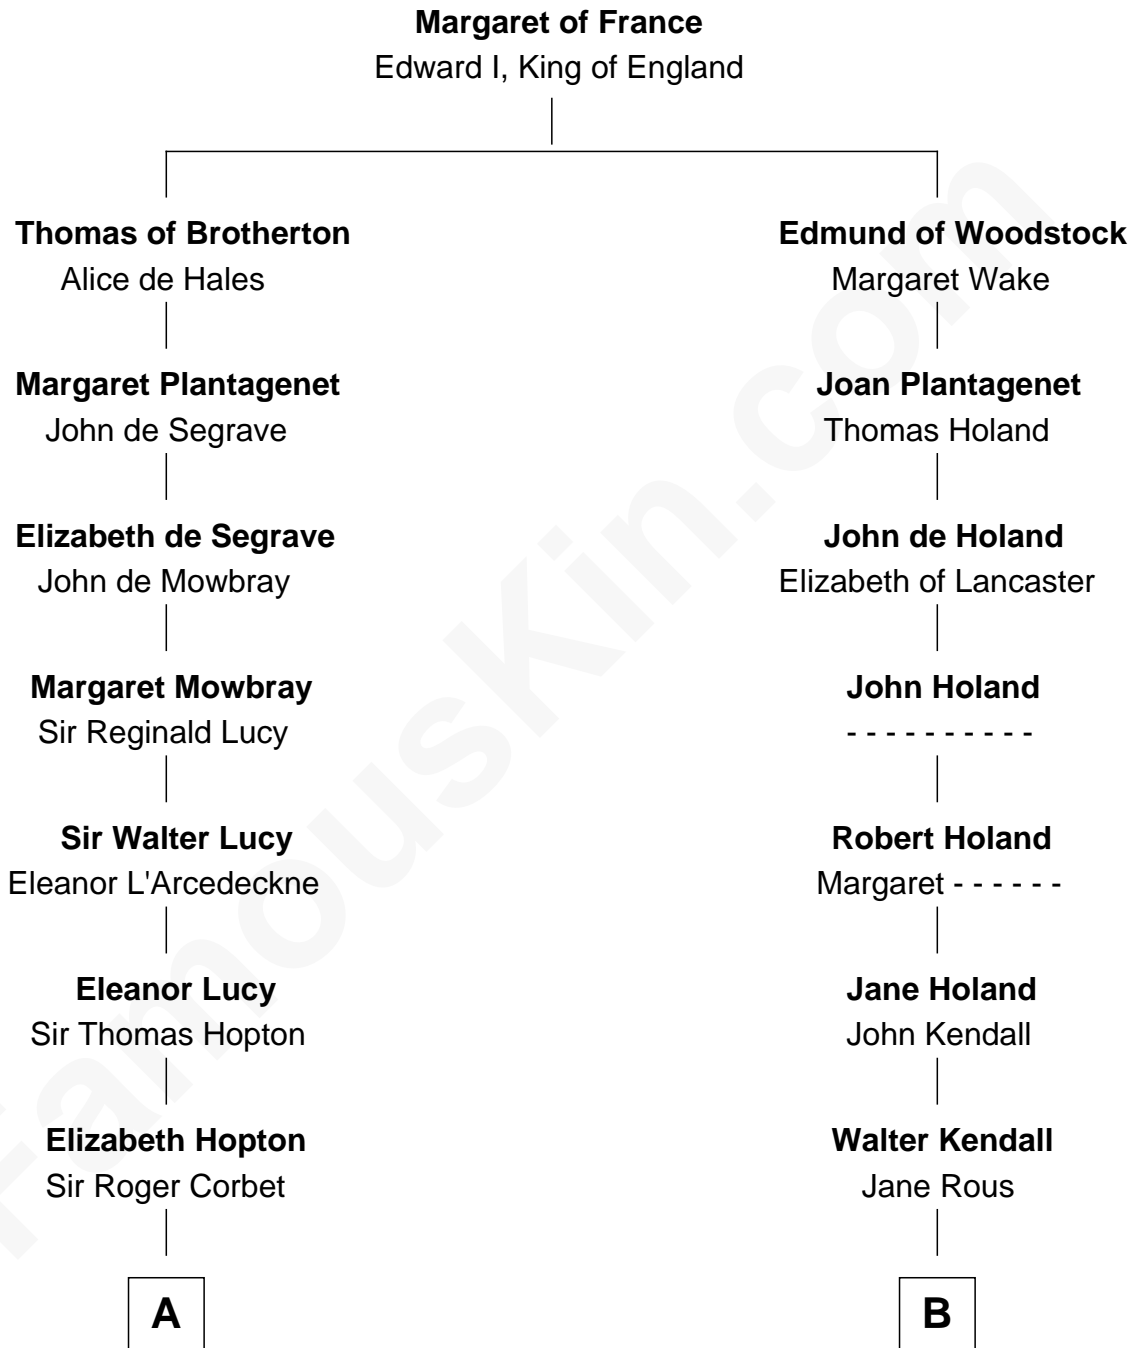

FamousKin.com Relationship Chart of

Joan Fontaine

Movie Actress

19th cousin 1 time removed of

Buckminster Fuller

Author, Architect, and Inventor

FamousKin.com