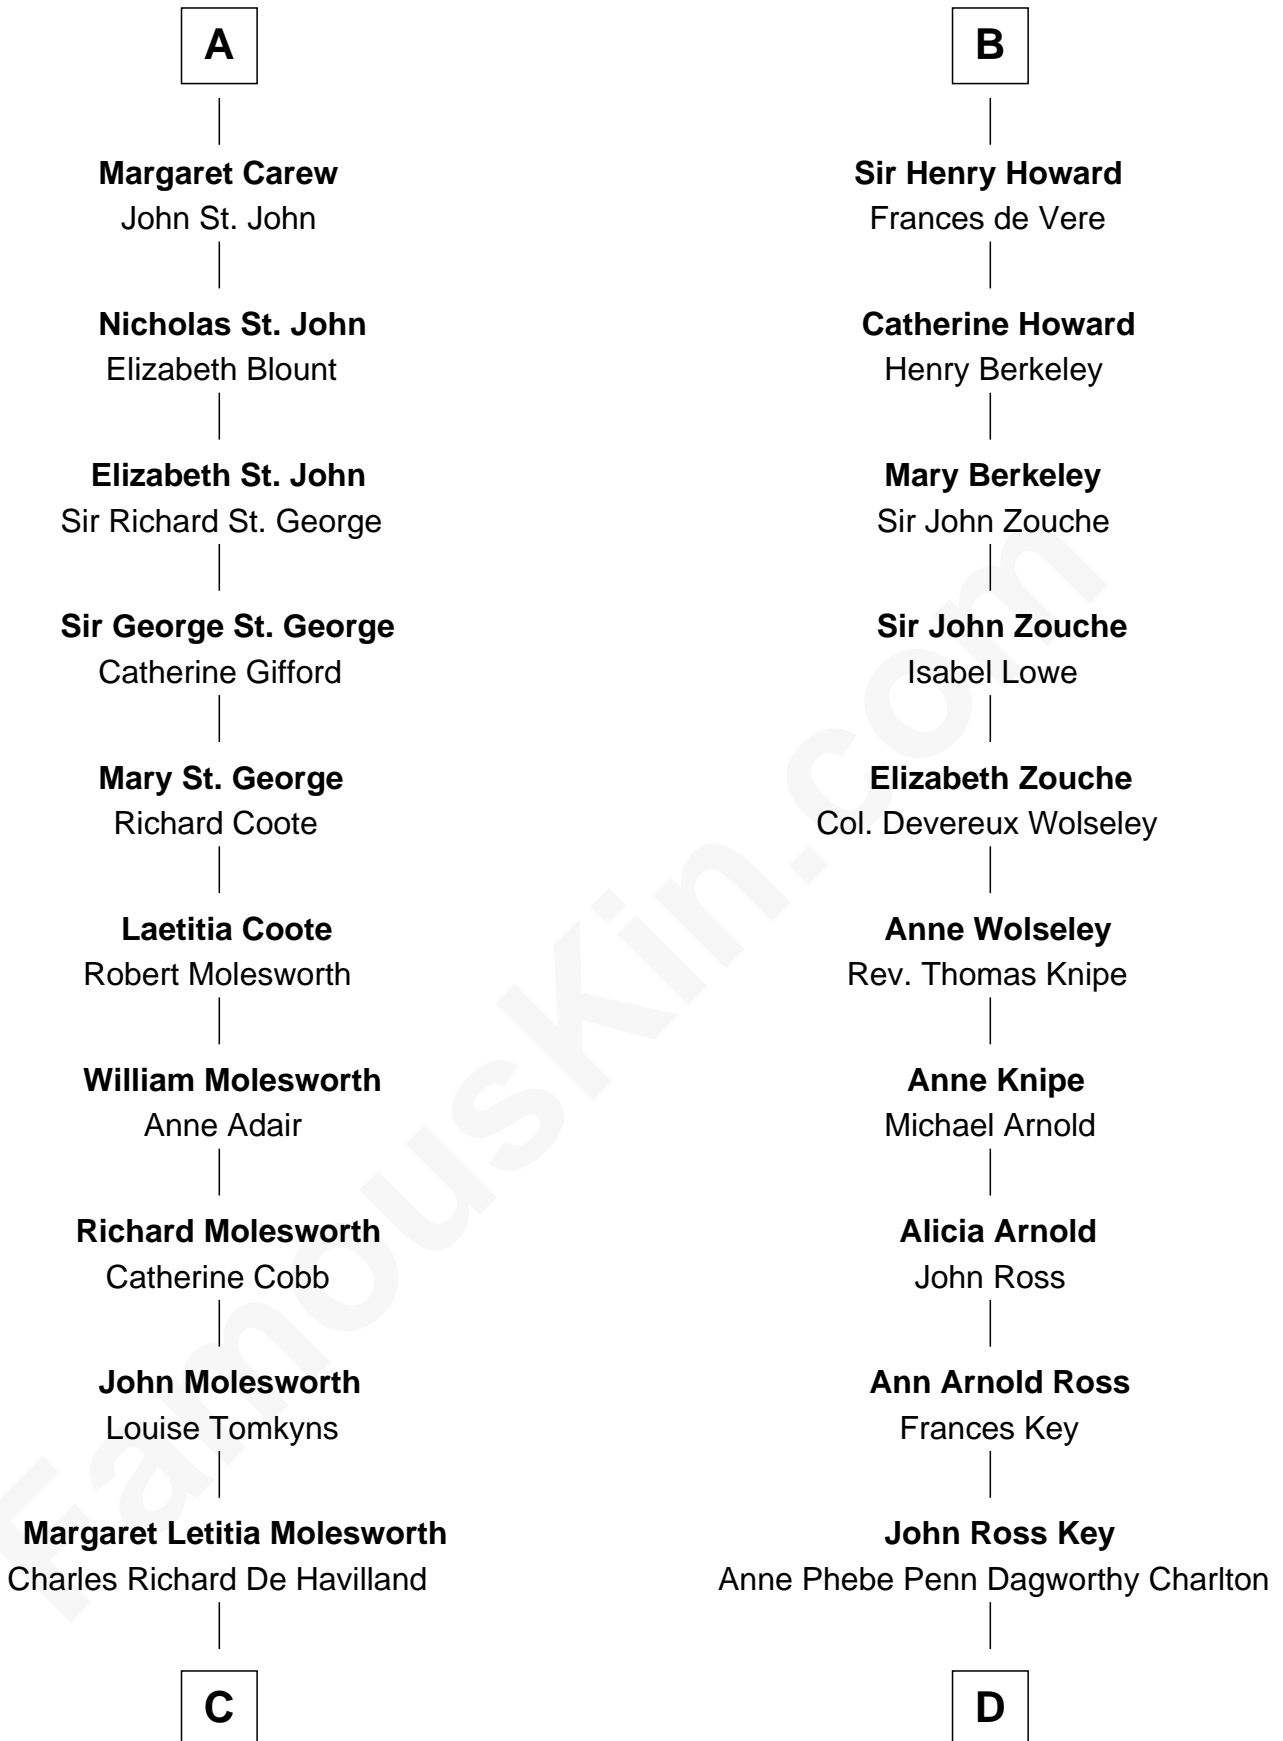

# FamousKin.com Relationship Chart of

**Joan Fontaine**

*Movie Actress*

18th cousin 2 times removed of

**Thomas Hunt Morgan**

*Nobel Prize Winner in Physiology or Medicine*

**C**

**Walter Augustus De Havilland**

Lillian Augusta Ruse

**Joan Fontaine**

*Movie Actress*

**D**

**Francis Scott Key**

Mary Tayloe Lloyd

**Elizabeth Phoebe Key**

Charles Howard

**Ellen Key Howard**

Charlton Hunt Morgan

**Thomas Hunt Morgan**

*Nobel Prize Winner*

FamousKin.com