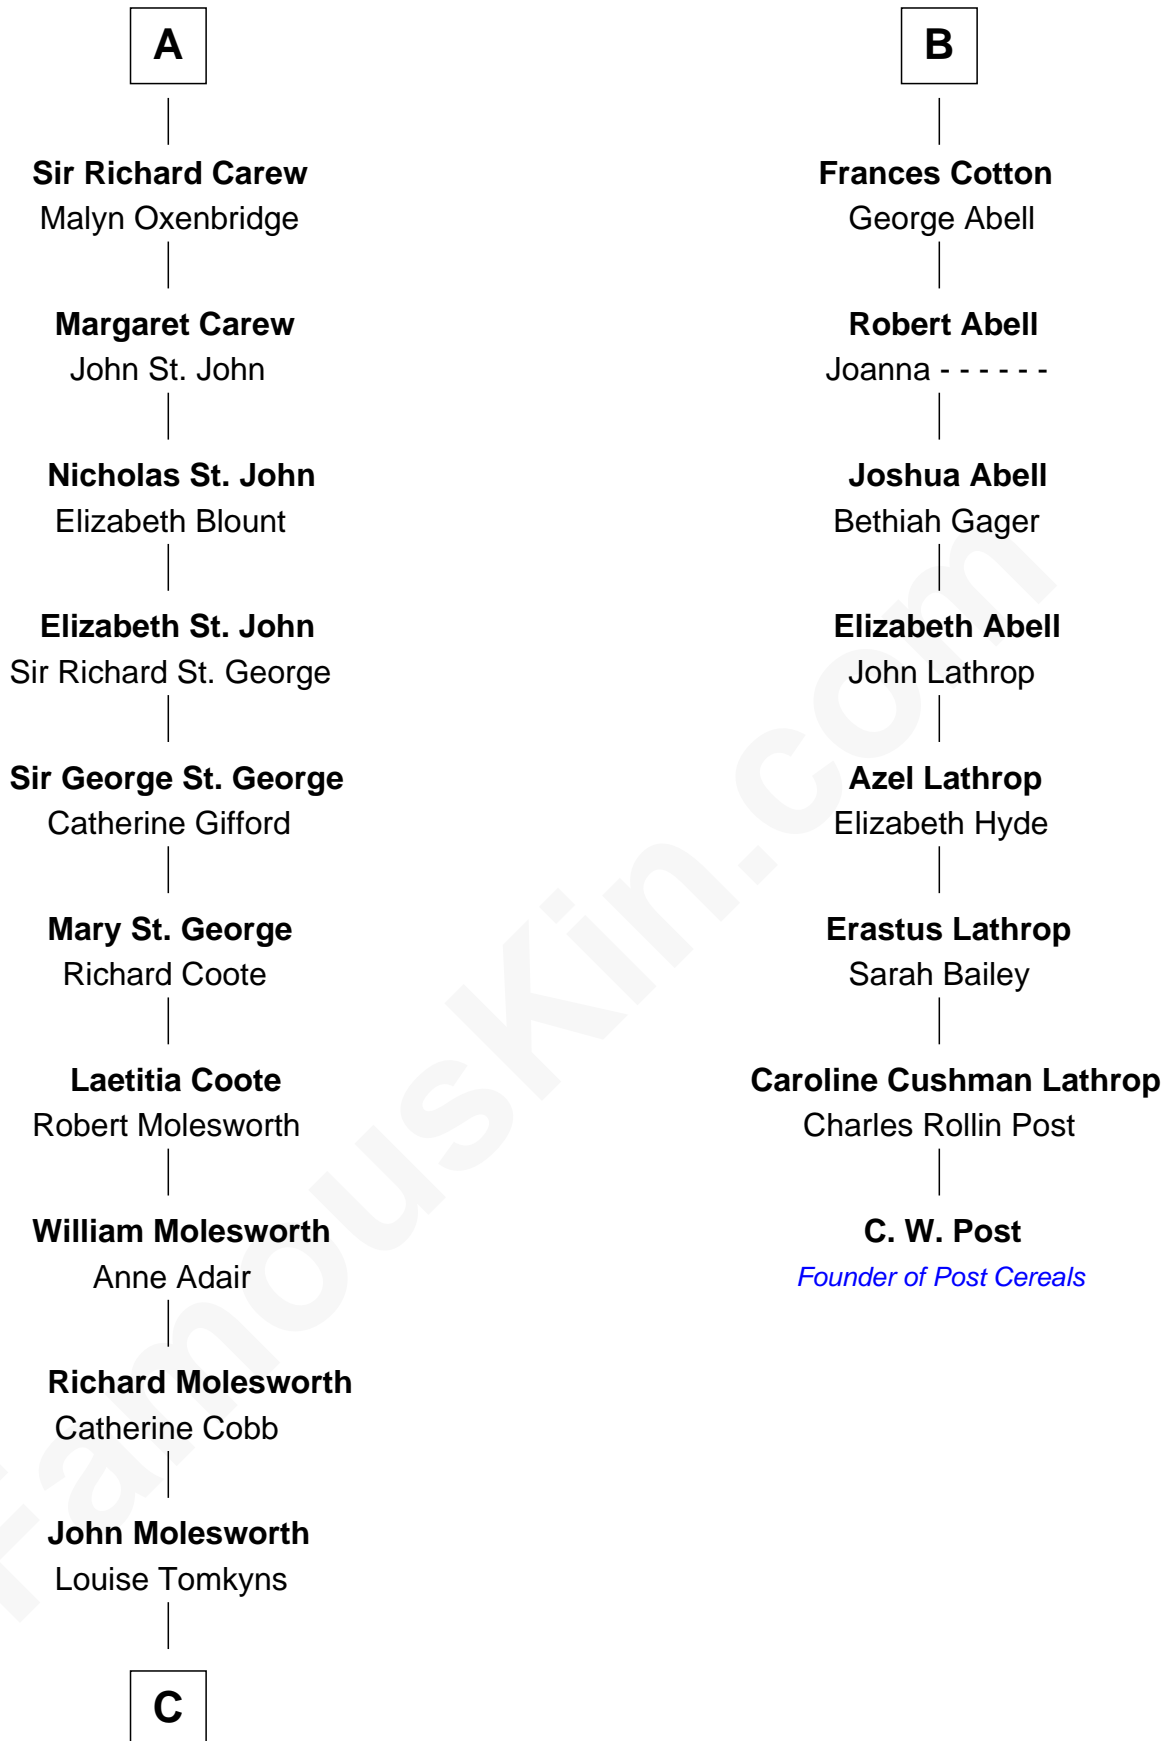

# FamousKin.com Relationship Chart of

**Joan Fontaine**

*Movie Actress*

14th cousin 5 times removed of

**C. W. Post**

*Founder of Post Cereals*

**Sir Maurice de Berkeley**

Eve la Zouche

**C**

**Margaret Letitia Molesworth**

Charles Richard De Havilland

**Walter Augustus De Havilland**

Lillian Augusta Ruse

**Joan Fontaine**

*Movie Actress*

FamousKin.com