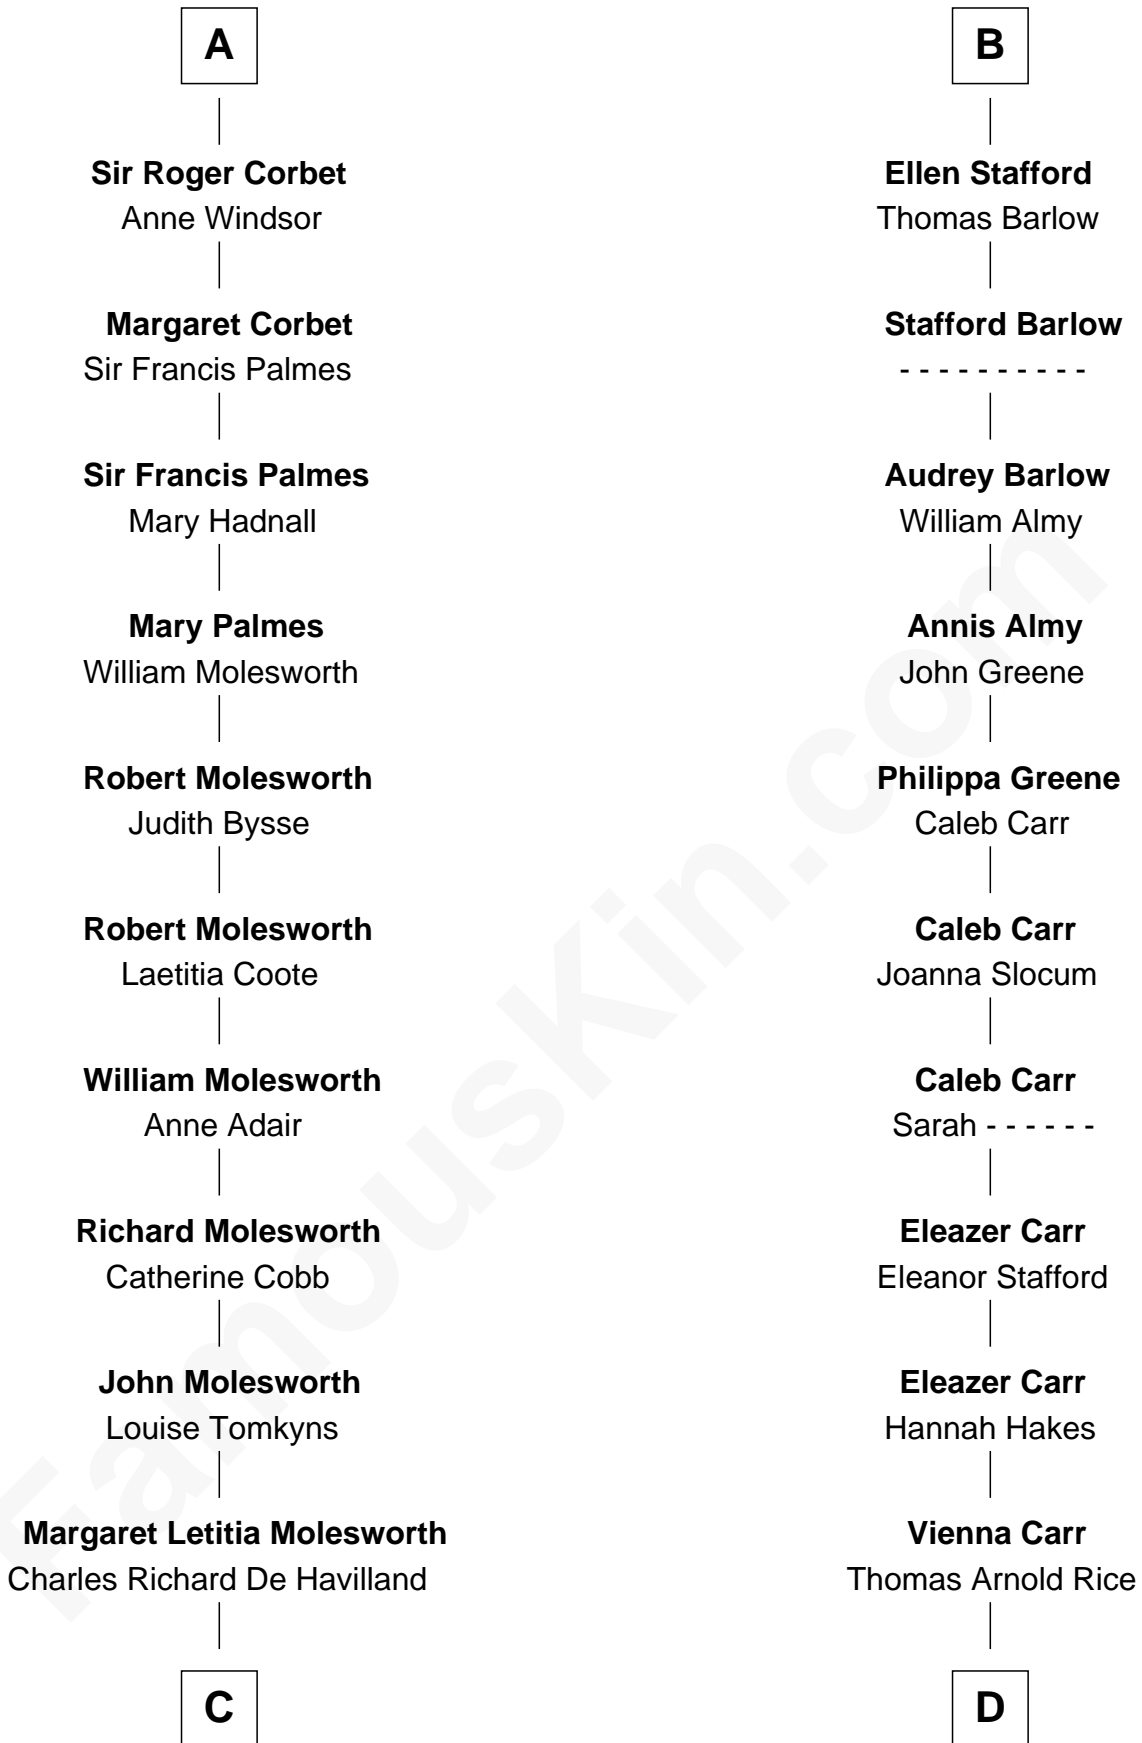

FamousKin.com Relationship Chart of

Joan Fontaine

Movie Actress

18th cousin 2 times removed of

Charlie Munger

Vice-Chairman of Berkshire Hathaway

C

Walter Augustus De Havilland

Lillian Augusta Ruse

Joan Fontaine

Movie Actress

D

Caroline A. Rice

William H. Ingham

Helen Vienna Ingham

Charles W. Russell