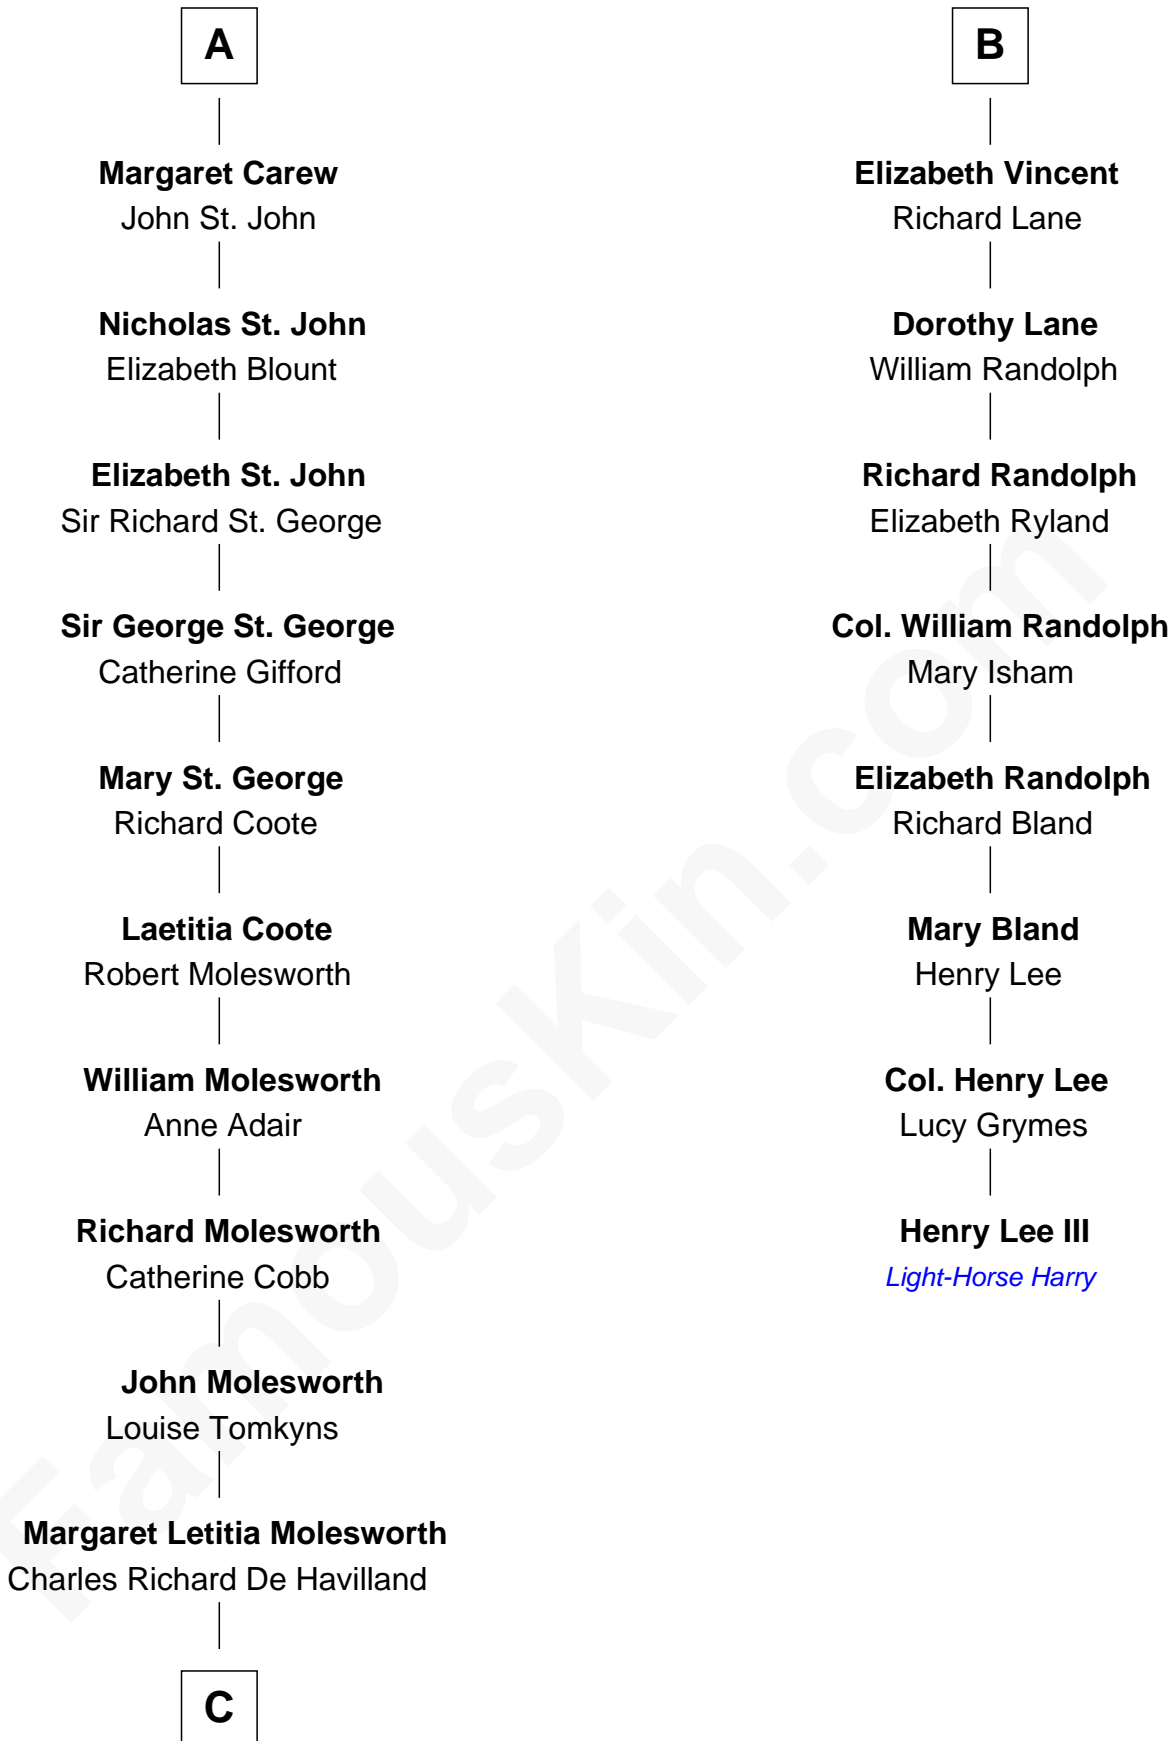

FamousKin.com Relationship Chart of

Joan Fontaine

Movie Actress

14th cousin 4 times removed of

Henry Lee III

9th Governor of Virginia

C

—
Walter Augustus De Havilland

Lillian Augusta Ruse

—
Joan Fontaine

Movie Actress

FamousKin.com