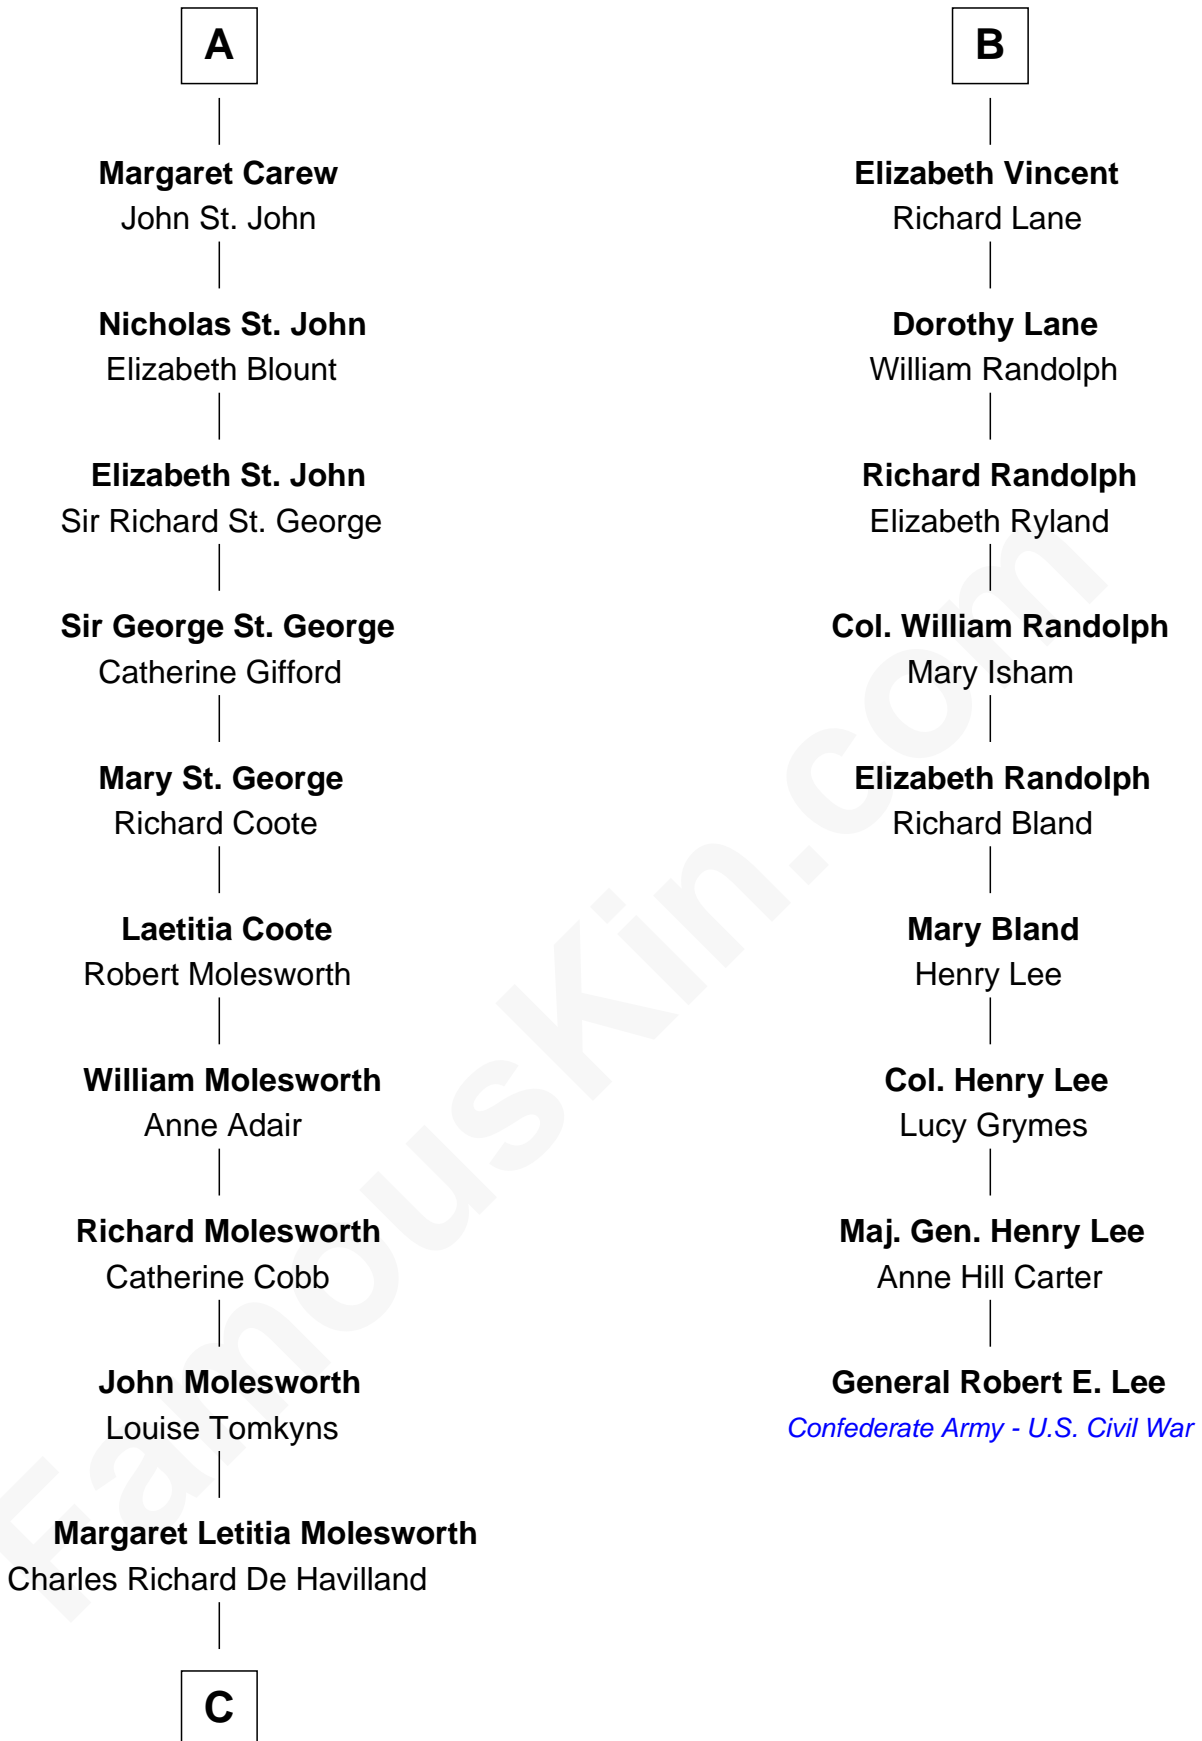

# FamousKin.com Relationship Chart of

**Joan Fontaine**

*Movie Actress*

15th cousin 3 times removed of

**General Robert E. Lee**

*Confederate Army - U.S. Civil War*

**C**

—  
**Walter Augustus De Havilland**

Lillian Augusta Ruse

—  
**Joan Fontaine**

*Movie Actress*

FamousKin.com