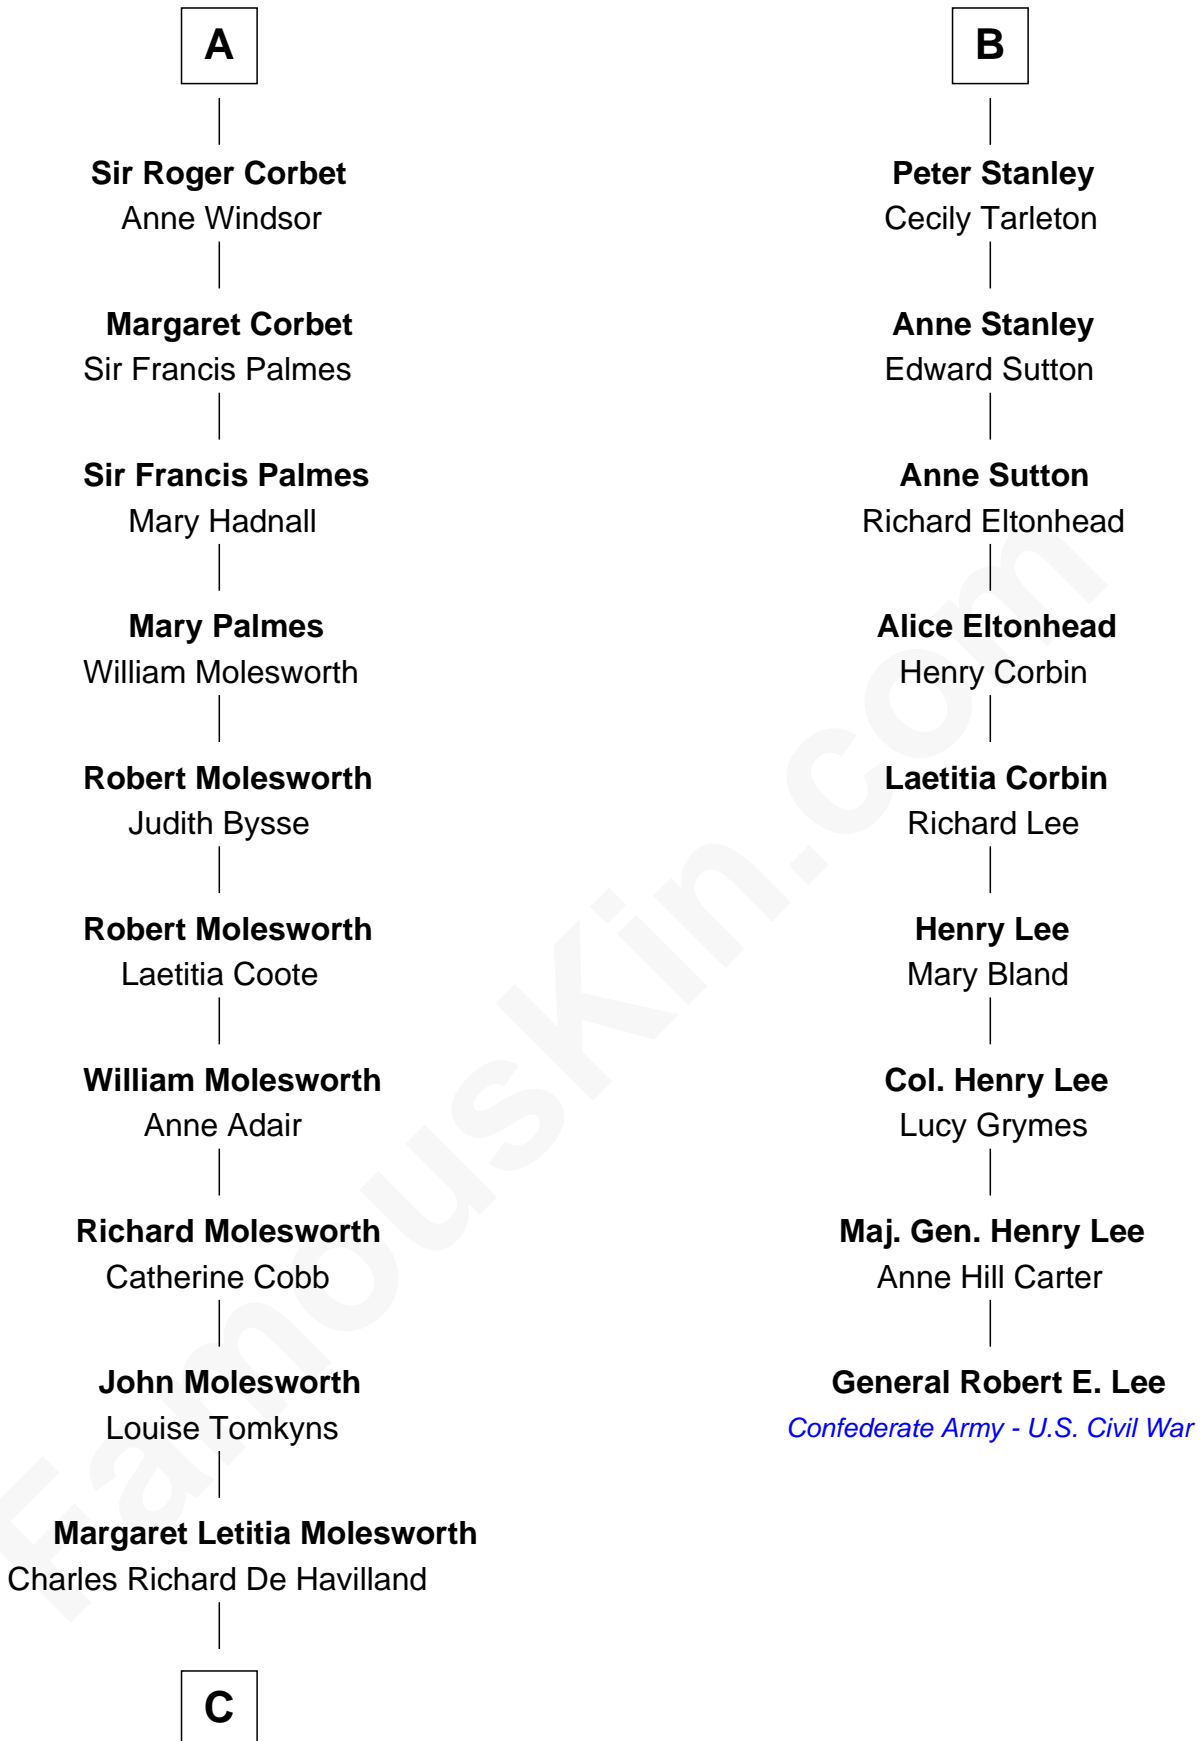

FamousKin.com Relationship Chart of

Joan Fontaine

Movie Actress

15th cousin 3 times removed of

General Robert E. Lee

Confederate Army - U.S. Civil War

C

—
Walter Augustus De Havilland