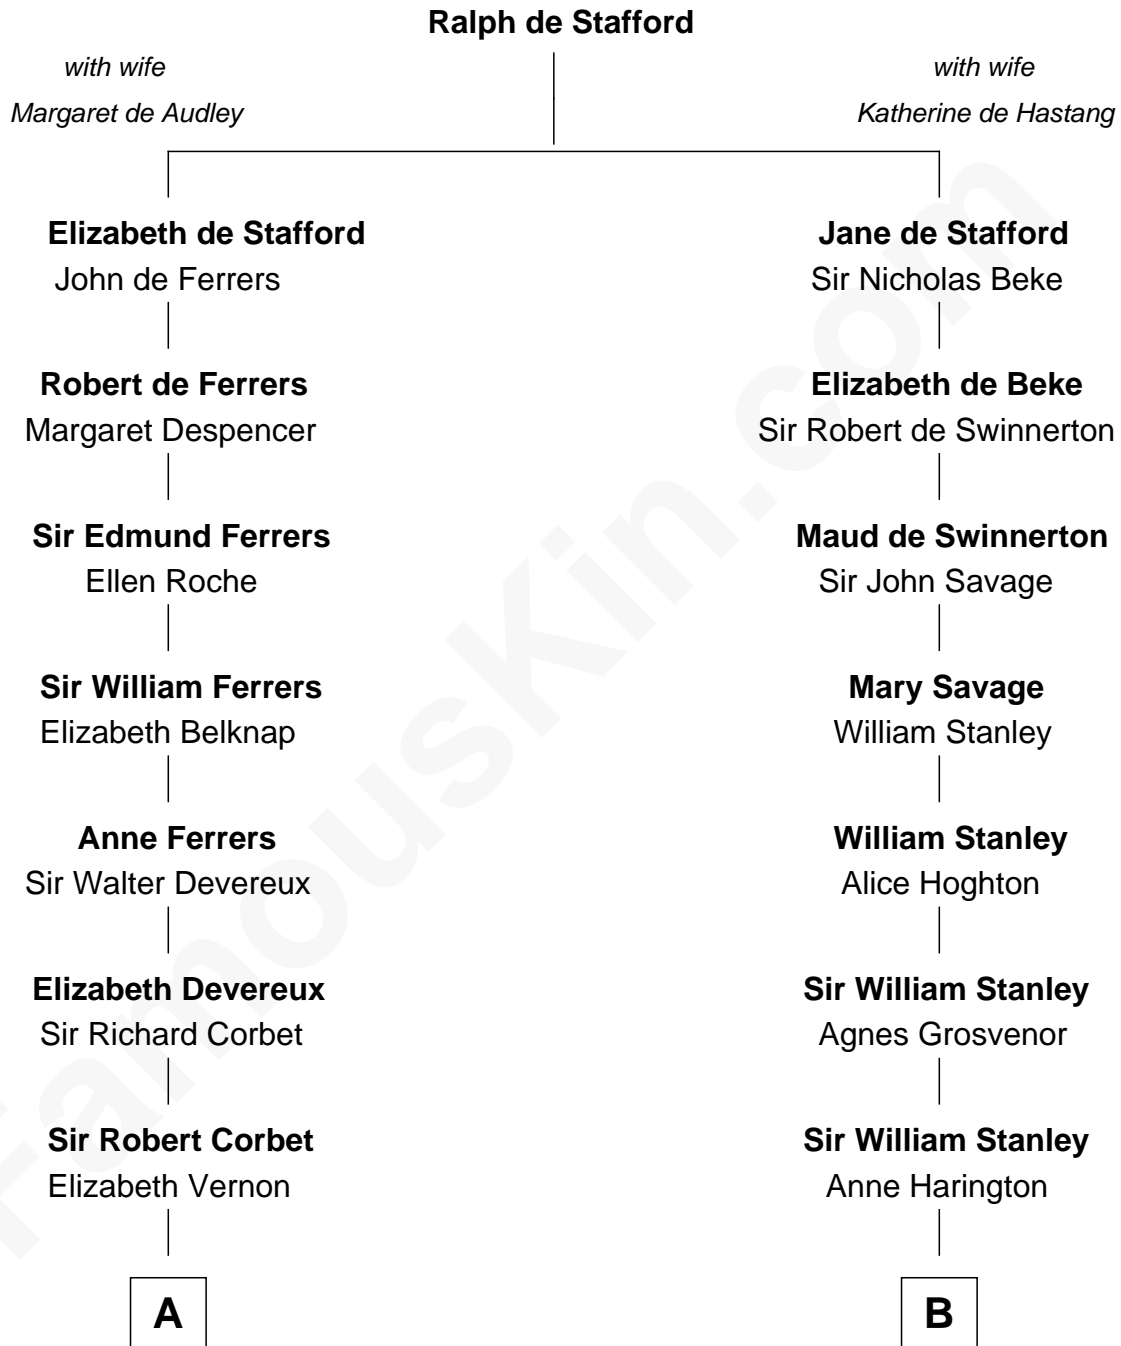

FamousKin.com Relationship Chart of

Joan Fontaine

Movie Actress

15th cousin 3 times removed of

General Robert E. Lee

Confederate Army - U.S. Civil War

C

—
Walter Augustus De Havilland

Lillian Augusta Ruse

—
Joan Fontaine

Movie Actress

FamousKin.com