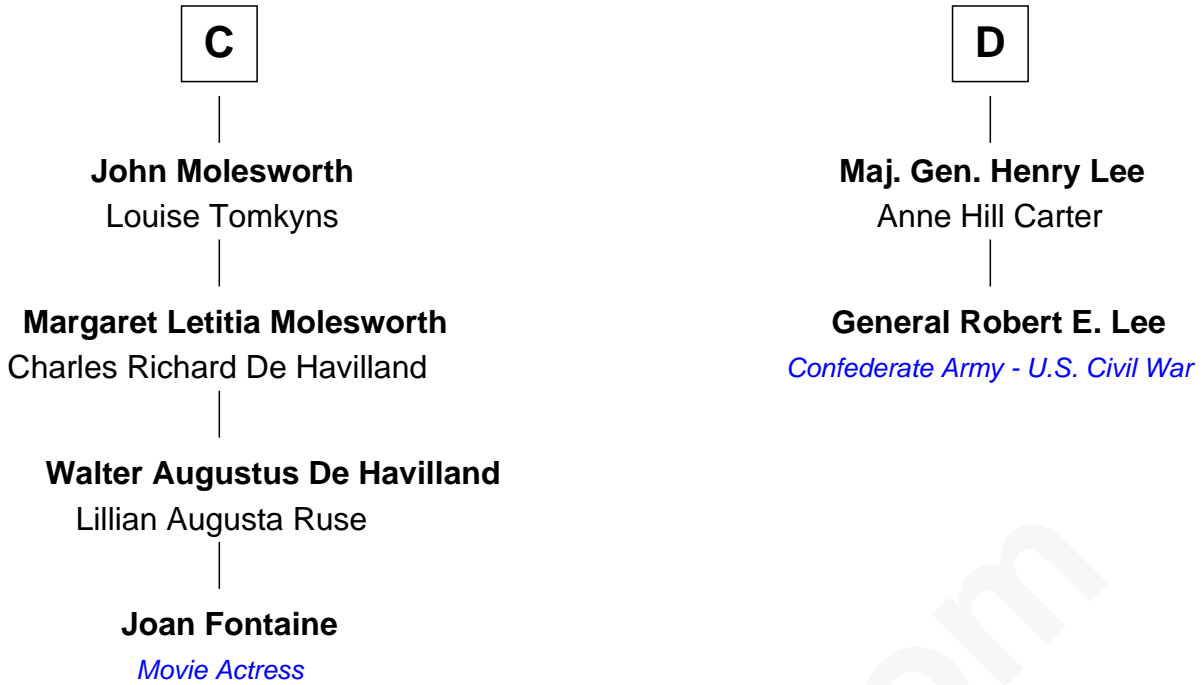

FamousKin.com