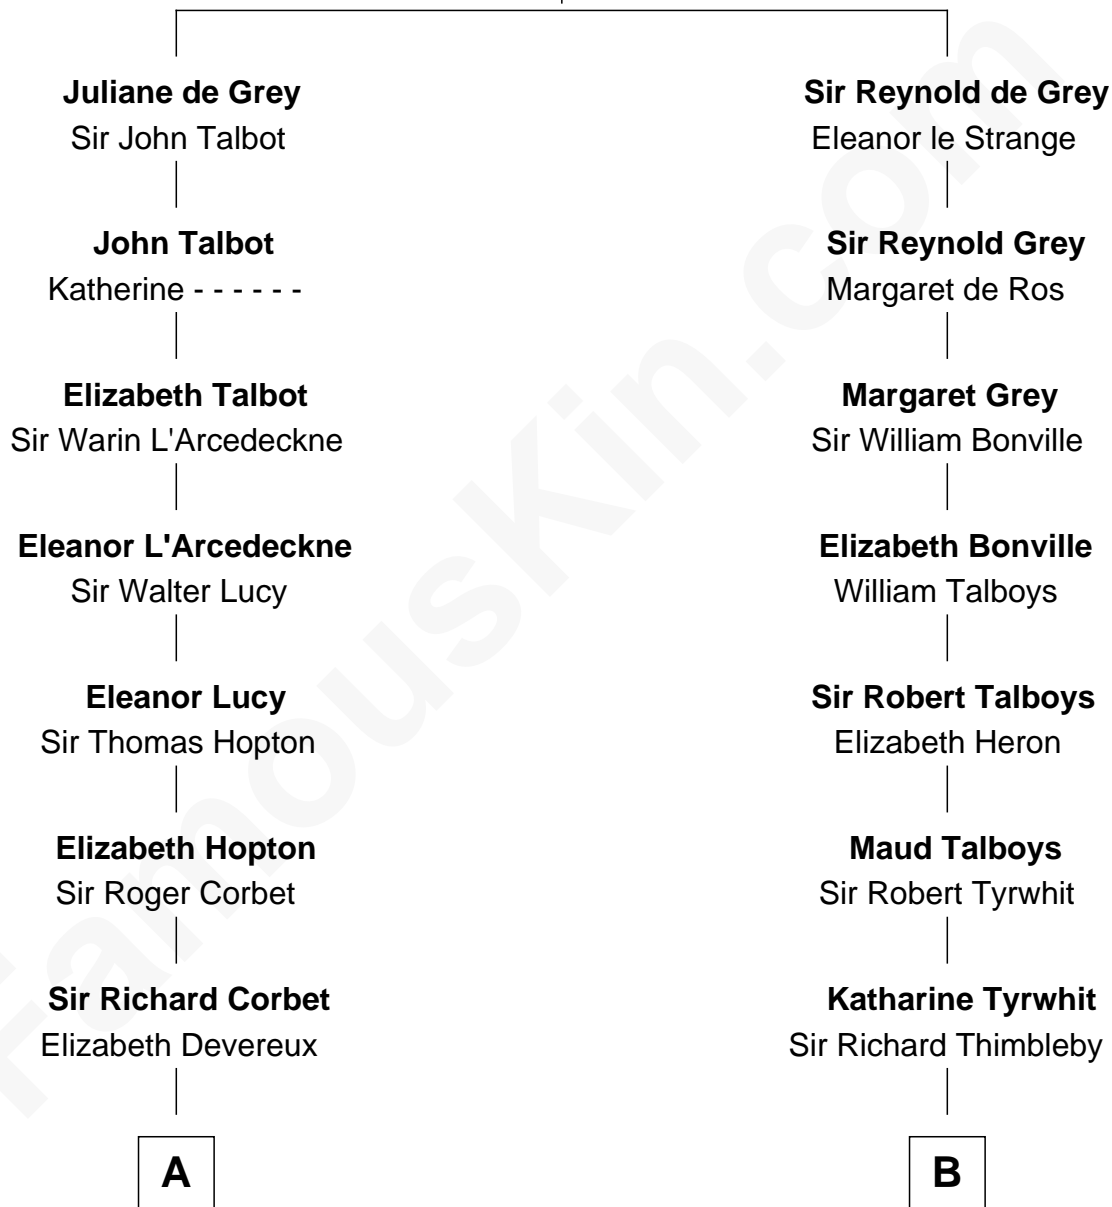

FamousKin.com Relationship Chart of

Joan Fontaine

Movie Actress

19th cousin 2 times removed of

Linda Hamilton

TV and Movie Actress

Sir Roger de Grey
Elizabeth de Hastings

C

Margaret Letitia Molesworth

Charles Richard De Havilland

Walter Augustus De Havilland

Lillian Augusta Ruse

Joan Fontaine

Movie Actress

D

Aurelia Morgan Grimes